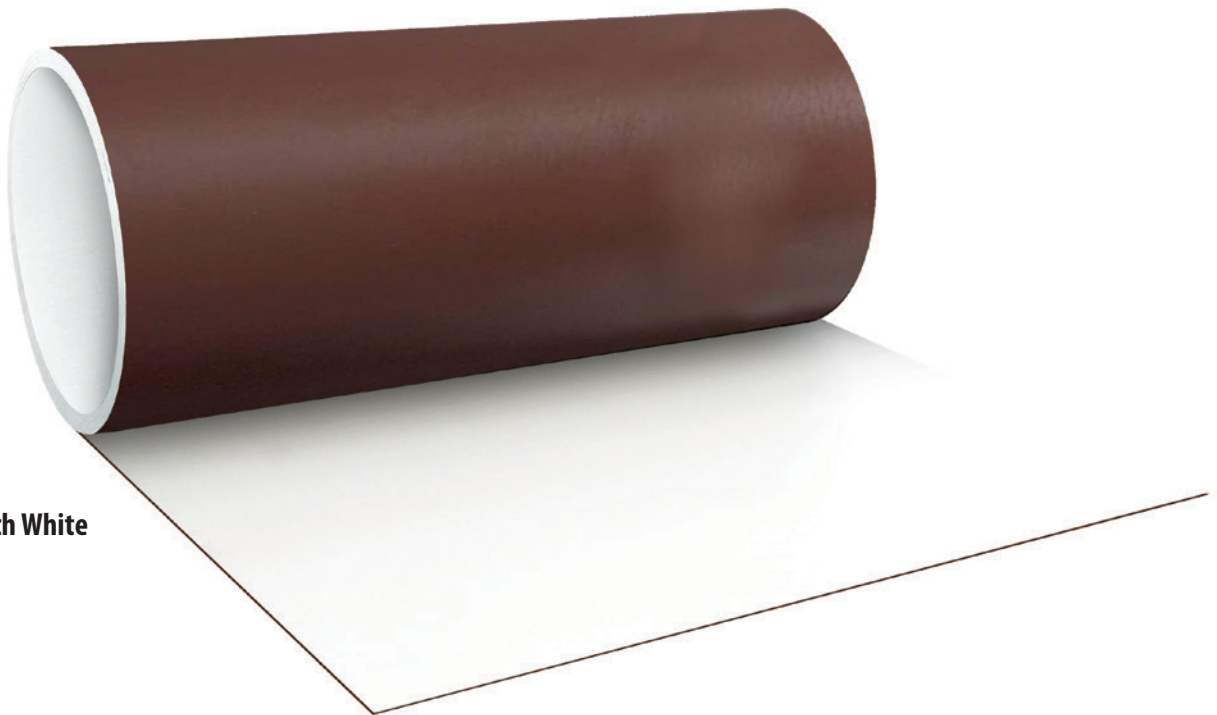

0.010 Aluminum - 10 in. x 10 ft. • Royal Brown over Birch White polyester paint

Royal Brown/Birch White