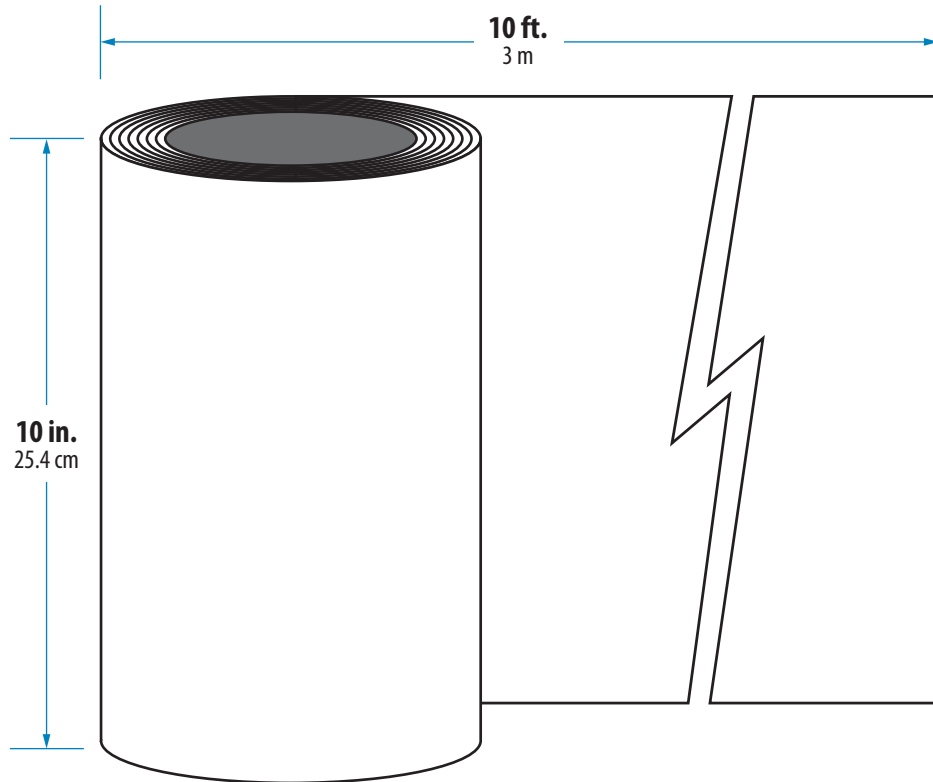

0.010 Aluminum - 10 in. x 10 ft. • Royal Brown over Birch White polyester paint

Royal Brown/Birch White