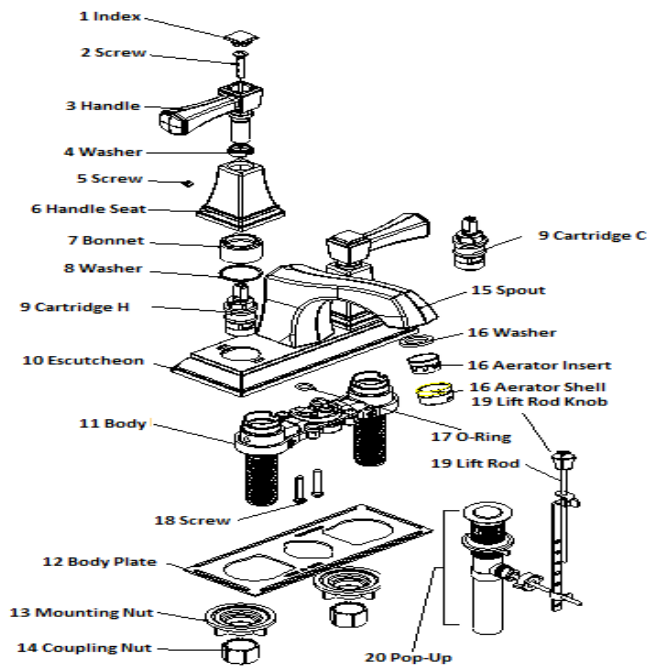

# Torino Lavatory Faucet . SPARE PARTS

521997                      522003  
 Satin Nickel                      Brushed Bronze

| No. | Name           | 521997     |            | 522003     |            |
|-----|----------------|------------|------------|------------|------------|
|     |                | Order Code | List Price | Order Code | List Price |
| 1   | Index          |            |            |            |            |
| 2   | Screw          |            |            |            |            |
| 3   | Handle         |            |            |            |            |
| 4   | Washer         |            |            |            |            |
| 5   | Screw          |            |            |            |            |
| 6   | Handle Seat    |            |            |            |            |
| 7   | Bonnet         |            |            |            |            |
| 8   | Washer         |            |            |            |            |
| 9   | Cartridge H    | 907519     | \$9.42     | 907519     | \$9.42     |
|     | Cartridge C    |            |            |            |            |
| 10  | Escutcheon     |            |            |            |            |
| 11  | Body           |            |            |            |            |
| 12  | Body Plate     |            |            |            |            |
| 13  | Mounting Nut   |            |            |            |            |
| 14  | Coupling Nut   |            |            |            |            |
| 15  | Spout          |            |            |            |            |
| 16  | Washer         | 907808     | \$3.73     | 907816     | \$4.04     |
|     | Aerator Insert |            |            |            |            |
|     | Aerator Shell  |            |            |            |            |
| 17  | O-Ring         |            |            |            |            |
| 18  | Screw          |            |            |            |            |
| 19  | Lift Rod Knob  |            |            |            |            |
|     | Lift Rod       |            |            |            |            |
| 20  | Pop-Up         | 528000     | \$12.89    | 902619     | \$20.80    |