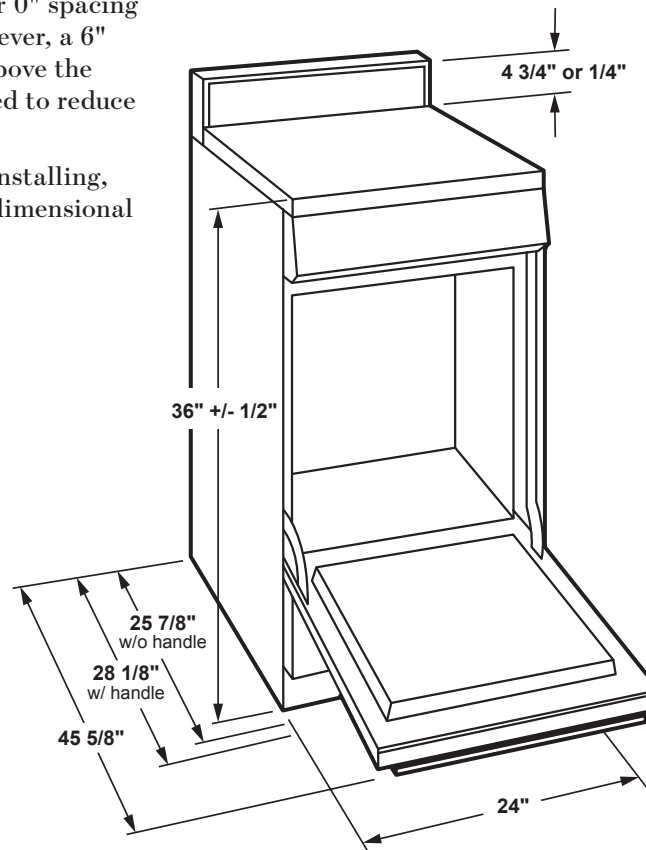

JAS640RMSS

GE® 24" Standard Clean Free-Standing Electric Range

DIMENSIONS AND INSTALLATION INFORMATION (IN INCHES)

RECEPTACLE LOCATIONS

Locally approved flexible service cord or conduit must be used because terminals are not accessible after range installation. See shaded area in drawing for location of electrical outlet box. Recommended outlet locations allow range to be installed directly against wall.

NOTE: This appliance has been approved for 0" spacing to adjacent surfaces above the cooktop. However, a 6" minimum spacing to surfaces less than 15" above the cooktop and adjacent cabinet is recommended to reduce exposure to steam, grease splatter and heat.

INSTALLATION INFORMATION: Before installing, consult installation instructions for current dimensional data and additional requirements.

KW RATING	
240V	10.5
208V	8.1
BREAKER SIZE	
240V	40 Amps†
208V	40 Amps†

†**NOTE:** Check local codes for required breaker size.