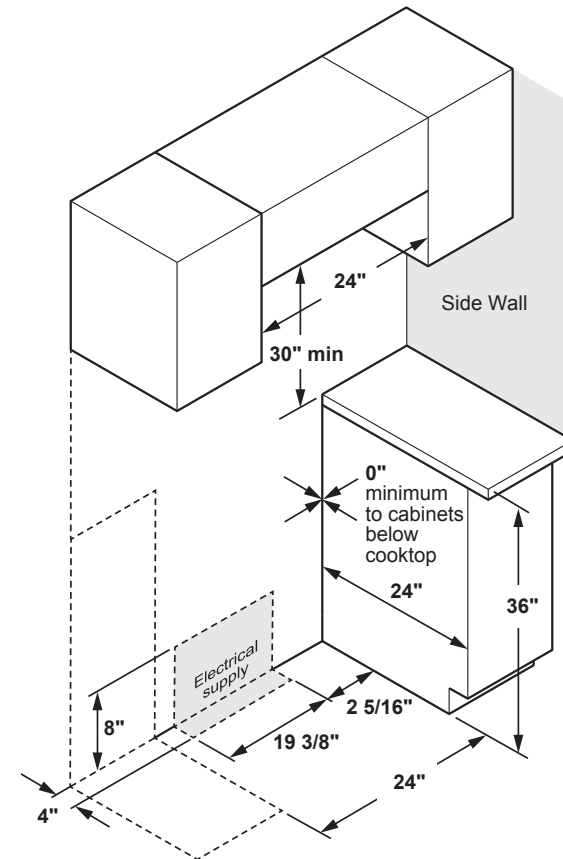

DIMENSIONS AND CLEARANCES (CONT.) ELECTRICAL OUTLET LOCATIONS

For answers to your Monogram, GE Café™ Series, GE Profile™ Series or GE Appliances product questions, visit our website at geappliances.com or call GE Answer Center® Service, 800.626.2000.