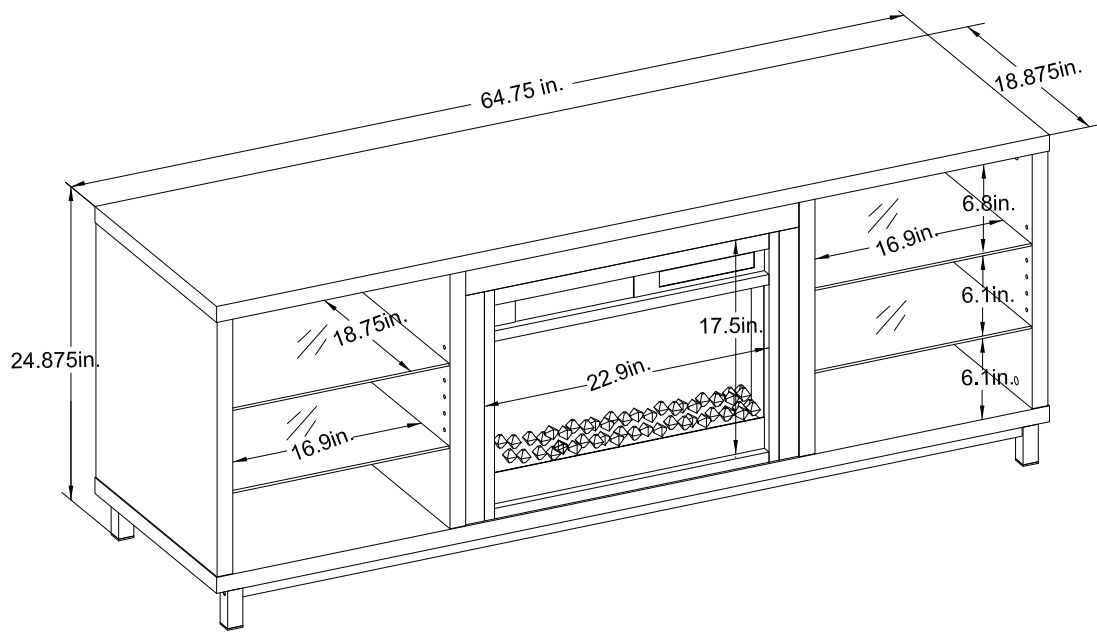

Lumina Fireplace Console

Model Number: 1822296COM

Finish: Gray

OVERALL PRODUCT SIZE(in inches)

TV Stand:64.75"(W)*18.875"(D)*24.875"(H)

MAXIMUM WEIGHT CAPACITIES