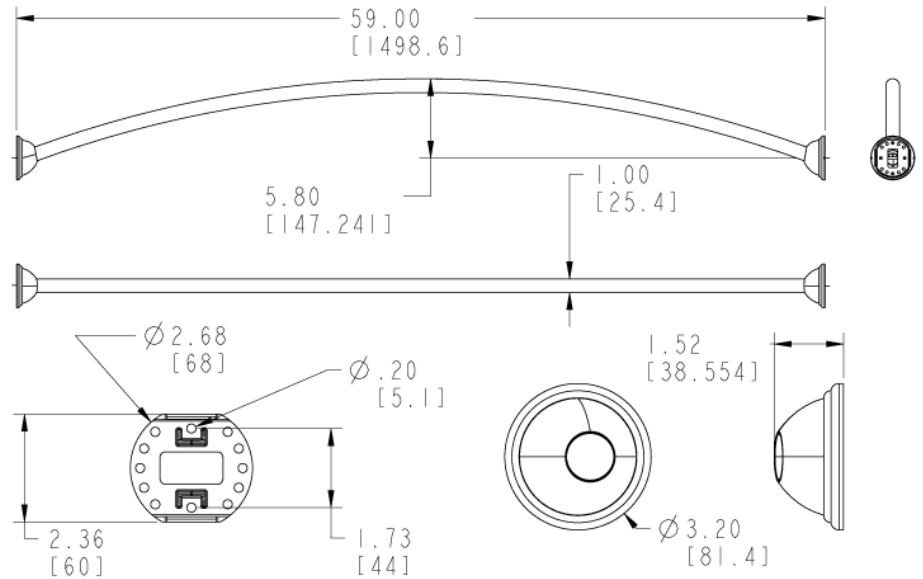

Technical Specification

5' Fixed-Length Curved Shower Rod

CSR2165

Stock Numbers:

- q **CSR2165BN – 5' Fixed-Length Curved Shower Rod**
Brushed Nickel Finish
- q **CSR2165CH – 5' Fixed-Length Curved Shower Rod**
Chrome Finish
- q **CSR2165OWB – 5' Fixed-Length Curved Shower Rod**
Old World Bronze Finish

Dimensions:

Materials:

Brushed Nickel and Chrome Curved Shower Rods are made of .028 (22 gauge) seamless type 304 stainless steel. **Old World Bronze Curved Shower Rods** are made of .028 (22 gauge) seamless type 430 stainless steel. **Brushed Nickel and Chrome Decorative Covers** are stamped from .020 type 304 stainless steel. **Old World Bronze Decorative Covers** are stamped from .020 type 443 stainless steel. **Pivoting Mounting Post** is made from powder-coated zinc. The **screw** in the pivoting post assembly is made from stainless steel. **Rod connector** is made from Polyethylene. **Decorative Cover Insert Rings** are made from POM.

Stock Number: _____ **5' Fixed-Length Curved Shower Rod By Creative Specialties**

25300 AL MOEN DRIVE • NORTH OLMSTED, OH 44070
CORPORATE HEADQUARTERS: (800) 321-8809 • FAX: (800) 848-6636
INTERNATIONAL: (440) 962-2000 • FAX: (440) 962-2726
CUSTOMER SERVICE (USA): 800-882-0116 • FAX: (888) 379-2720
WWW.CSI.MOEN.COM