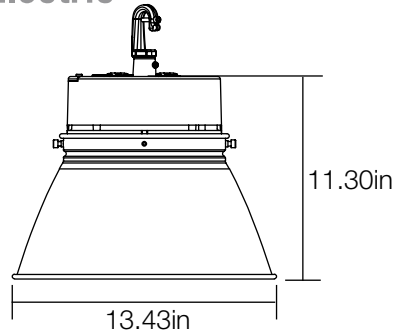

PRODUCT SPECIFICATIONS

13.4 inch LED High Bay with Adjustable Beam

502501610
SKU# 1005978948

PHOTOMETRICS DRAWING

SPECIFICATIONS

Model Number	502501610
SKU	1005978948
OSMID	315285639
Power	185 W
AC Voltage, Frequency	120 ~ 277V, 50/60Hz
Color Temp (nom.)	5000K
Operation Temp	-40°F ~ 113°F
CRI	80
Lumen Output (min.)	22000 lm
Dimming	0-10V
Lifetime Rating	50,000 Hours
Efficacy	118.92lm/watt

PACKAGING

Weight (±0.5 lb)	9.55 lbs
Size (L x W x H) (±0.1 in)	13.43in x 13.43in x 11.30in
Box Dimensions	15.75in x 15.75in x 14.02in
Gross Weight	11.02lbs
UPC	849489074054

ADVANTAGES

- Beam Adjustable - Adjust Reflector Up or Down to Adjust Beam Angle
- 3 Beam Angle Settings: 60 Narrow / 90 Normal / 120 Wide
- Lumen Output: 22,000 Lumens Using Only 185W of Energy
- 5000K Daylight
- 400W HID Replacement
- Lasts Up to 50,000 Hours of Continuous Use
- Maintenance Free - No Bulbs to Change
- Suggested Mounting Height between 25-35 ft.