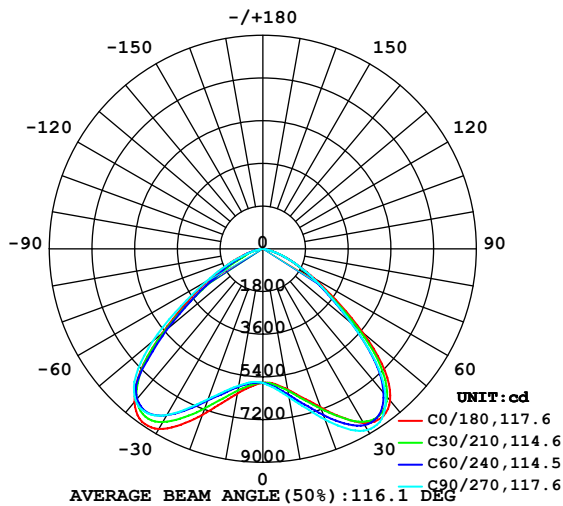

PRODUCT SPECIFICATIONS

13.4 inch LED High Bay with Adjustable Beam

502501610
SKU# 1005978948

PHOTOMETRICS DRAWING

SPECIFICATIONS

Model Number	502501610
SKU	1005978948
OSMID	315285639
Power	185 W
AC Voltage, Frequency	120 ~ 277V, 50/60Hz
Color Temp (nom.)	5000K
Operation Temp	-40°F ~ 113°F
CRI	80
Lumen Output (min.)	22000 lm
Dimming	0-10V
Lifetime Rating	50,000 Hours
Efficacy	118.92lm/watt

PACKAGING

Weight (±0.5 lb)	9.55 lbs
Size (L x W x H) (±0.1 in)	13.43in x 13.43in x 11.30in
Box Dimensions	15.75in x 15.75in x 14.02in
Gross Weight	11.02lbs
UPC	849489074054

ADVANTAGES

- Beam Adjustable - Adjust Reflector Up or Down to Adjust Beam Angle
- 3 Beam Angle Settings: 60 Narrow / 90 Normal / 120 Wide
- Lumen Output: 22,000 Lumens Using Only 185W of Energy
- 5000K Daylight
- 400W HID Replacement
- Lasts Up to 50,000 Hours of Continuous Use
- Maintenance Free - No Bulbs to Change
- Suggested Mounting Height between 25-35 ft.