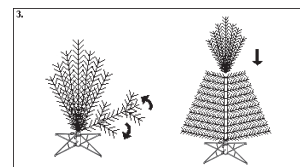

NO	A	B	C	D
PART LIST				
DESCRIPTION	TREE TOP	LOWER PART	BASE	POWER LINE AND TRANSFORMER
QTY/PCS	1PCS	1PCS	1PCS	1PCS

Assembly instructions

1 - Assemble the base (as indicated on the figure 1 on a stable surface, such as indicated on the cardboard packaging).

Unfold the base and insert the screws as indicated on figure 1b.

2 - Insert the lower part (Part B) and tree top (Part A) as indicated on Figure 2.

3 -Unfold one by one the branches beginning by the lower branches.