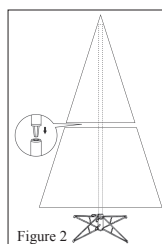

* The reference number is indicated on the carton above the gencod.

No tools are required for the assembly.

Before beginning

Check whether all parts have been delivered.

Save the carton box for storing your tree.

NO	A	B	C	D
PART LIST				
DESCRIPTION	TREE TOP	LOWER PART	BASE	POWER LINE AND TRANSFORMER
QTY/PCS	1PCS	1PCS	1PCS	1PCS

Assembly instructions

1 - Assemble the base (as indicated on the figure 1 on a stable surface, such as indicated on the cardboard packaging).

Unfold the base and insert the screws as indicated on figure 1b.

2 - Insert the lower part (Part B) and tree top (Part A) as indicated on Figure 2.

3 -Unfold one by one the branches beginning by the lower branches.

4 - Make final adjustment and trimming of the tree.

5 - Connect the lights to power line (Part D)

The tree is now ready to be decorated. Ensure that the decorations are uniformly distributed evenly on the tree.