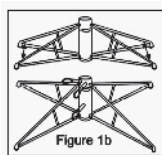

Article of decoration

For indoor use only

All the diagrams are given for illustrative purposes only. There may be variations from one model to another.

Content :

Reference*	Height	Number of tree parts	Base
CM22812	5FT	4	Metal

* The reference number is indicated on the carton above the gencod.

No tools are required for the assembly.

Before beginning

Check whether all parts have been delivered.

Save the carton box for storing your tree.

NO	A	B	C	D
PART LIST				
DESCRIPTION	TREE TOP	LOWER PART	BASE	POWER LINE AND TRANSFORMER
QTY/PCS	1PCS	1PCS	1PCS	1PCS

Assembly instructions

1 - Assemble the base (as indicated on the figure 1 on a stable surface, such as indicated on the cardboard packaging).

Unfold the base and insert the screws as indicated on figure 1b.

2 - Insert the lower part (Part B) and tree top (Part A) as indicated on Figure 2.

3 -Unfold one by one the branches beginning by the lower branches.