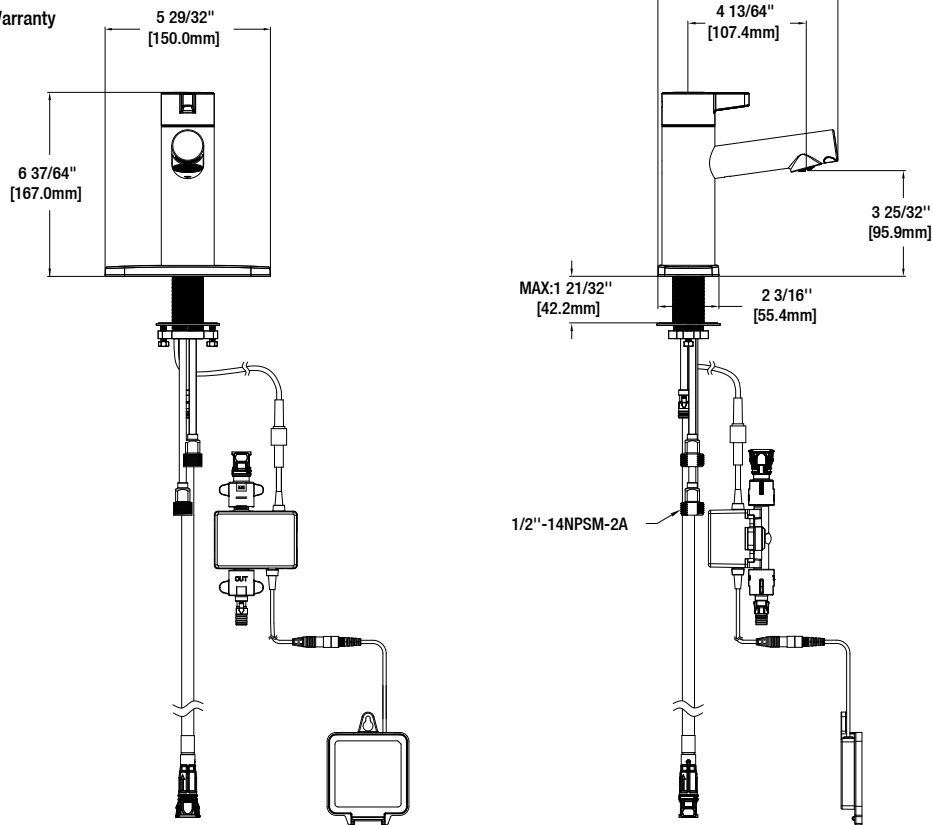

Modern Single-Hole Touchless Bathroom Faucet

FEATURES

- Requires 1 Or 3-Hole Sink With 4" on Center
- Max Flow Rate: 1.2 gpm (4.5 L/min) at 60 psi
- Max Countertop Thickness: 1 21/32"
- Spout Reach: 4 13/64"
- Spout Height: 3 25/32"
- With Zinc Lever Handle

CODE COMPLIANCE

- IAPMO Certified: ASME A112.18.1/CSA B125.1
- NSF 61 Section 9
- NSF 372
- Meets AB 1953 Lead Standard
- ADA Compliant
- EPA Watersense Certified
- Calgreen Certified

INTERNET#	MODEL	SKU#	FINISH
311893464	HD67688W-6001	1004931228	Chrome
311893465	HD67688W-6010H	1004929183	Matte Black

WARRANTY

- Limited Lifetime Warranty

INSTALLATION DIMENSIONS

Glacier Bay reserves the right to make changes in specifications and materials and to change and discontinue models, both without notice or obligation. Dimensions are for reference only.