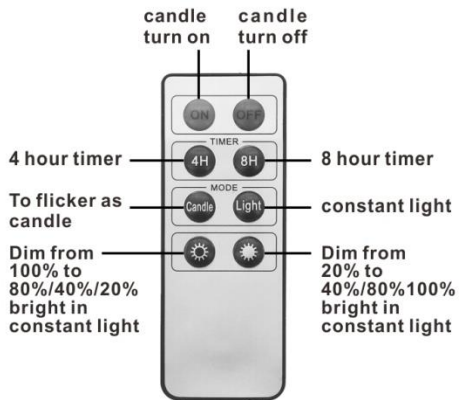

LAVISH HOME

COLLECTION

ENGRAVED ROSE PATTERN LED WAX ROUND CANDLE WITH REMOTE CONTROL 4.7"X3.7"

USE INSTRUCTIONS:

1. Remove plastic tab from Remote Control battery compartment.
2. Install 3 AAA batteries (not included) into the battery compartment located on bottom base of candle.
Make sure that the battery polarity (+/-) is as indicated. (see A)
3. Use the On-Off switch on the bottom of each candle to turn LED to the ON position. (see B)
4. Remote control functions:

INDOOR USE

This candle is for indoor use only, suitable to use as decorative light or night light.

This product is not a toy. Please keep it out of the reach of children.

Specifications

Material	wax+ plastic
Scent	Rose
LED Lifespan	50,000 hours
Candle Size	4.72" D x 3.74"H
Candle Net Weight	13.2ounces