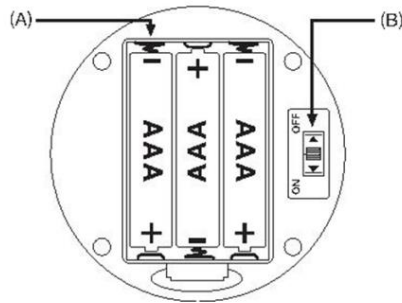

LAVISH HOME

COLLECTION

ENGRAVED ROSE PATTERN LED WAX ROUND CANDLE WITH REMOTE CONTROL 4.7"X3.7"

USE INSTRUCTIONS:

1. Remove plastic tab from Remote Control battery compartment.
2. Install 3 AAA batteries (not included) into the battery compartment located on bottom base of candle.
Make sure that the battery polarity (+/-) is as indicated. (see A)
3. Use the On-Off switch on the bottom of each candle to turn LED to the ON position. (see B)
4. Remote control functions:

INDOOR USE

This candle is for indoor use only, suitable to use as decorative light or night light.

This product is not a toy. Please keep it out of the reach of children.

Specifications

Material	wax+ plastic
Scent	Rose
LED Lifespan	50,000 hours
Candle Size	4.72" D x 3.74"H
Candle Net Weight	13.2ounces