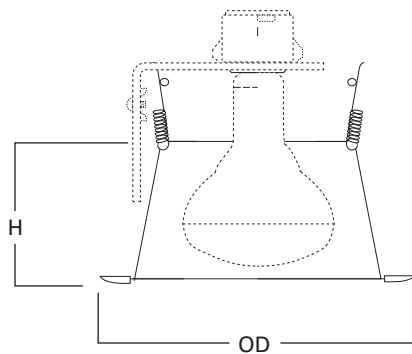

DESCRIPTION

Reflector Cone trim in the 6" trim family for use in recessed downlighting.

Catalog #		Type
Project		
Comments		Date
Prepared by		

SPECIFICATION FEATURES

Accepts a wide variety of lamps. Uses coil spring retention. Spun aluminum reflector and metal trimming available in a variety of finishes.

H7ICAT	50W PAR30, 65W BR30, 75W R30, 75W PAR30L
H7ICT	
H7RICAT	
H7RICT	

Height: 2-11/16" [68mm]
Outside Diameter: 7-1/4" [184mm]

ORDERING INFORMATION

Trim	Finish	Accessories
<input type="text"/>	<input type="text"/>	<input type="text"/>