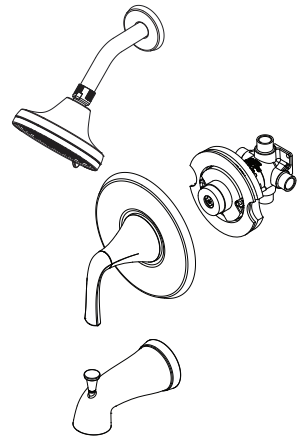

- 8P8-WS2-LRSC Finish(C)
- 8P8-WS2-LRSGS Finish(GS)
- 8P8-WS2-LRSY Finish(Y)

### Specifications

#### Features

- 1.8 GPM Flow Rate
- Spot Defense Finish Resists Spots and Fingerprints (GS Finish Only)
- 3 Function Showerhead (Full Spray, Massage, and Full Spray/Massage Combo)
- SecurePfit™ with Anti Handle Wobble
- Includes OX8 Valve
- Pressure Balanced
- Temperature Limit Stop
- Pforever Seal Ceramic Disc Valve
- Pforever Warranty®

### Dimensions