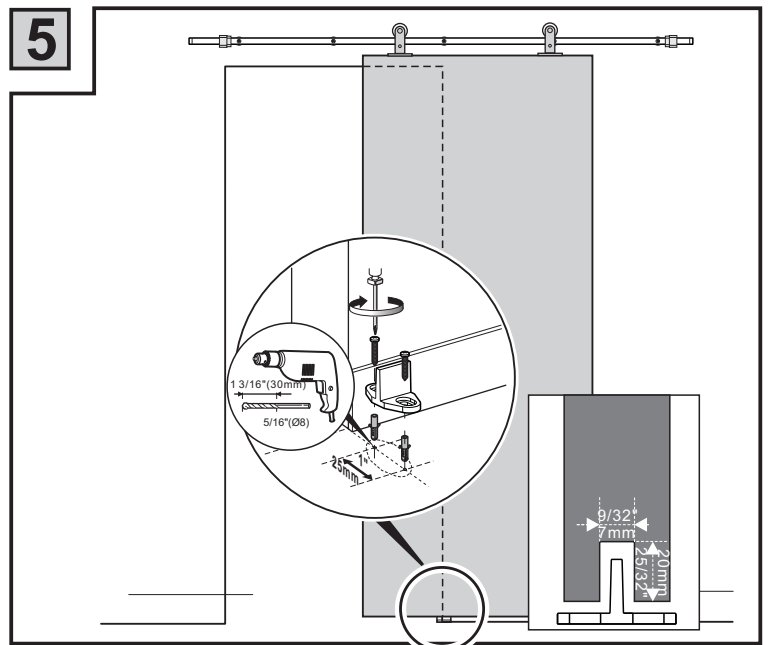

ASS-001 Sliding Door Hardware Installation Manual

Email: service@t-motorsports.com

NOTE: Connector is only included if you purchase 12 ft (double door) sliding door hardware, it is NOT included if you purchase only one set.