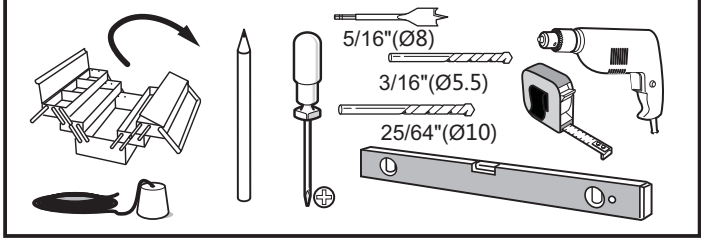

ASS-001 Sliding Door Hardware Installation Manual

Email: service@t-motorsports.com

NOTE: Connector is only included if you purchase 12 ft (double door) sliding door hardware, it is NOT included if you purchase only one set.