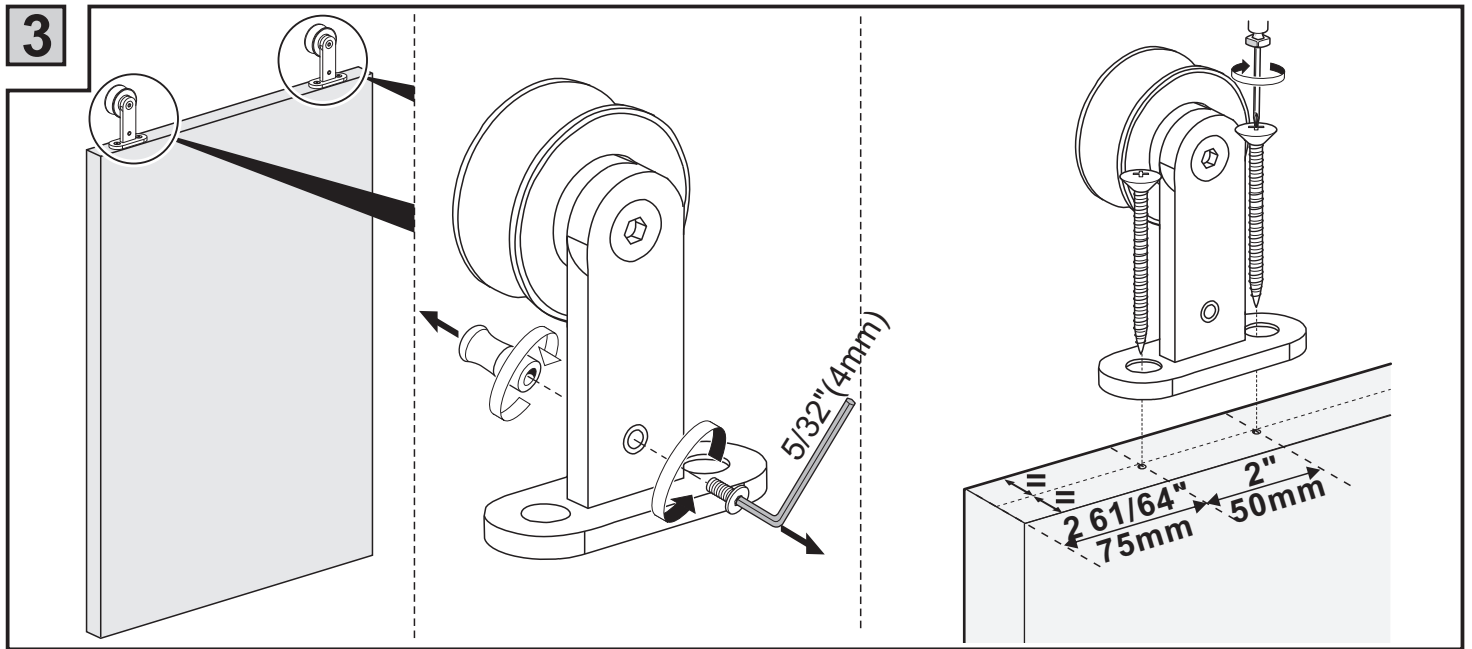

ASS-001 Sliding Door Hardware Installation Manual

Email: service@t-motorsports.com

NOTE: Connector is only included if you purchase 12 ft (double door) sliding door hardware, it is NOT included if you purchase only one set.