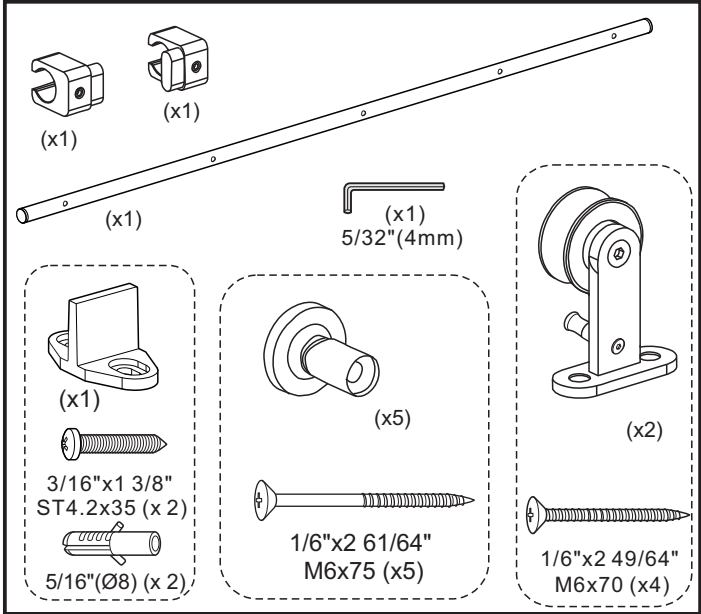

ASS-001 Sliding Door Hardware Installation Manual

Email: service@t-motorsports.com

NOTE: Connector is only included if you purchase 12 ft (double door) sliding door hardware, it is NOT included if you purchase only one set.