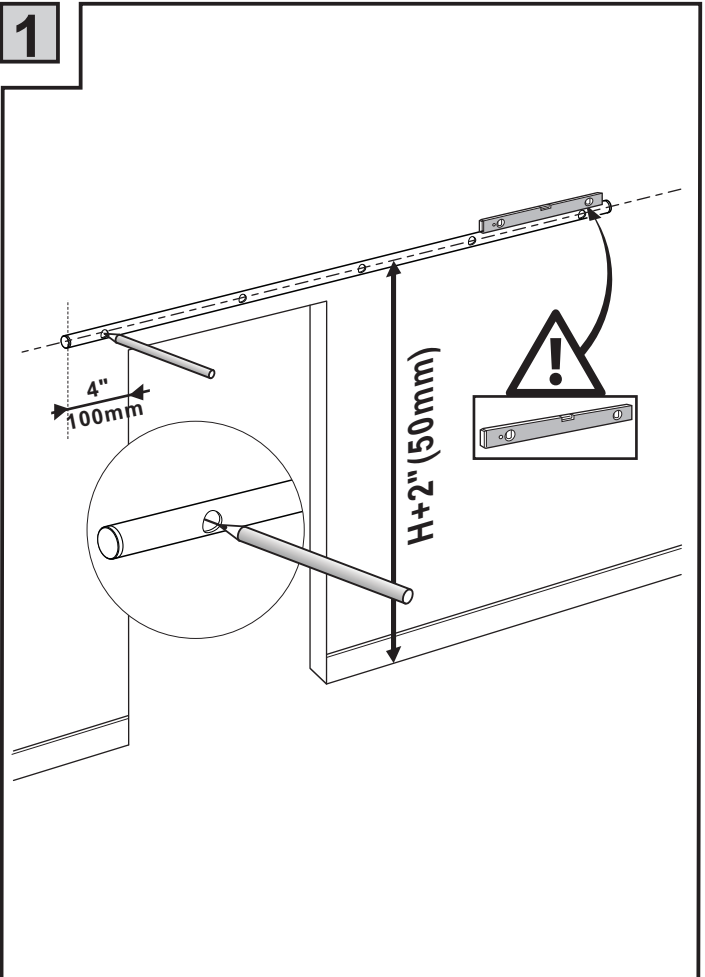

ASS-001 Sliding Door Hardware Installation Manual

Email: service@t-motorsports.com

NOTE: Connector is only included if you purchase 12 ft (double door) sliding door hardware, it is NOT included if you purchase only one set.