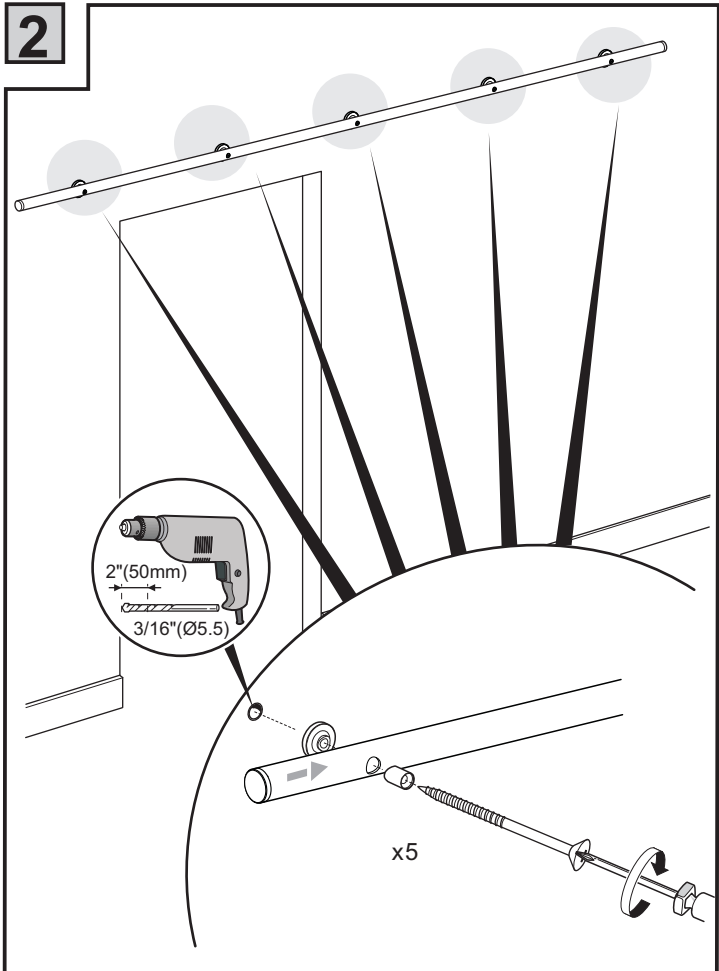

ASS-001 Sliding Door Hardware Installation Manual

Email: service@t-motorsports.com

NOTE: Connector is only included if you purchase 12 ft (double door) sliding door hardware, it is NOT included if you purchase only one set.