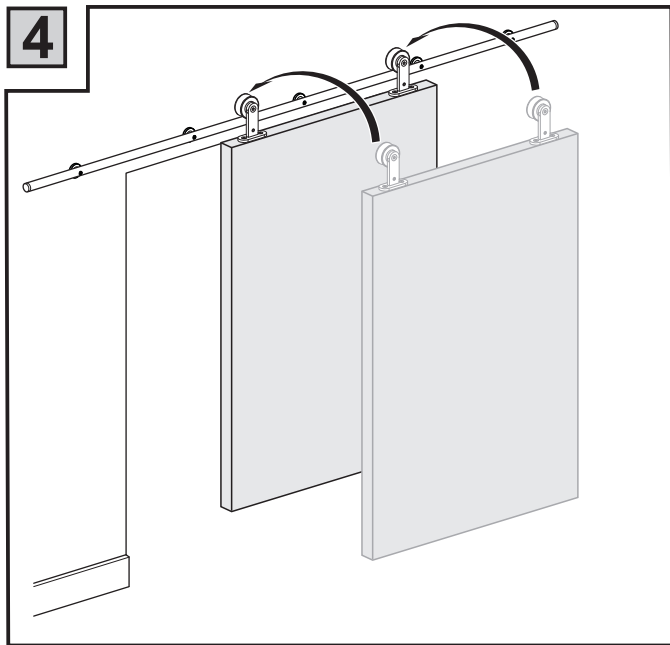

ASS-001 Sliding Door Hardware Installation Manual

Email: service@t-motorsports.com

NOTE: Connector is only included if you purchase 12 ft (double door) sliding door hardware, it is NOT included if you purchase only one set.