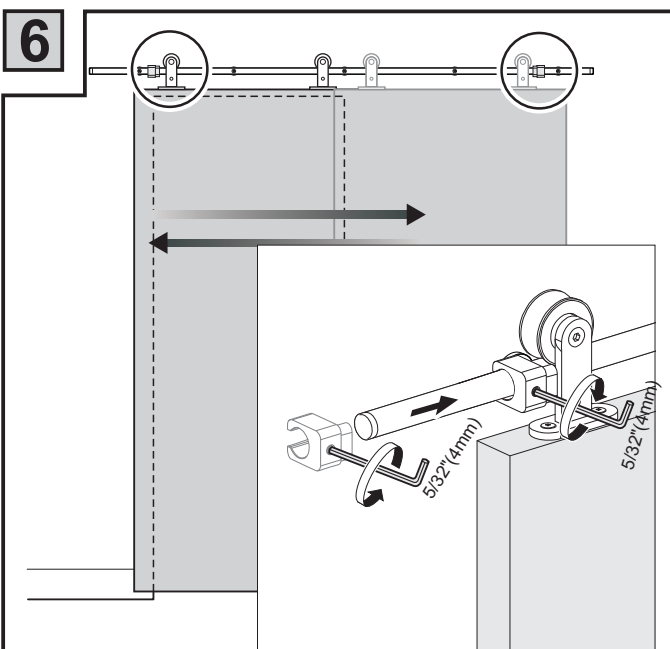

ASS-001 Sliding Door Hardware Installation Manual

Email: service@t-motorsports.com

NOTE: Connector is only included if you purchase 12 ft (double door) sliding door hardware, it is NOT included if you purchase only one set.