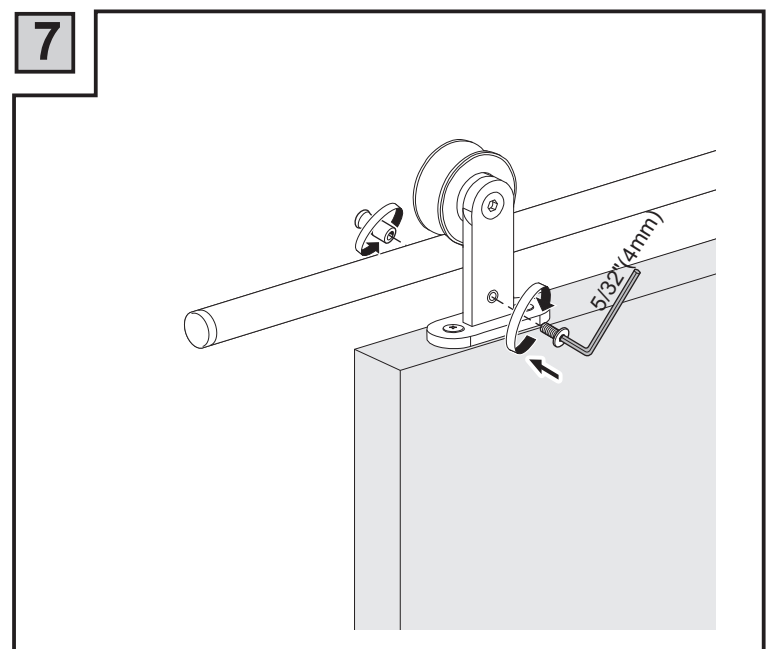

ASS-001 Sliding Door Hardware Installation Manual

Email: service@t-motorsports.com

NOTE: Connector is only included if you purchase 12 ft (double door) sliding door hardware, it is NOT included if you purchase only one set.