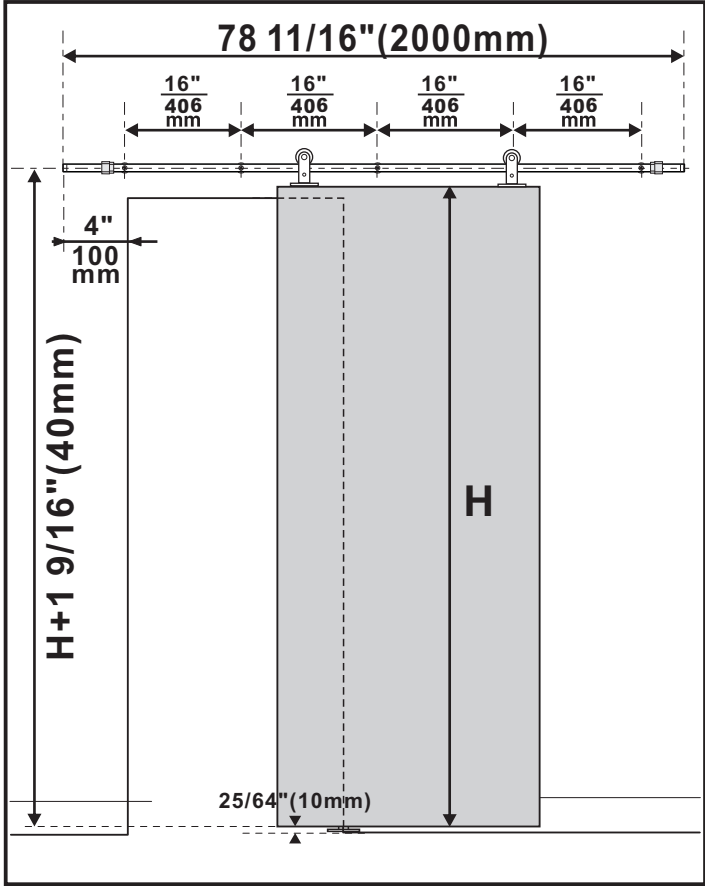

ASS-001 Sliding Door Hardware Installation Manual

Email: service@t-motorsports.com

NOTE: Connector is only included if you purchase 12 ft (double door) sliding door hardware, it is NOT included if you purchase only one set.