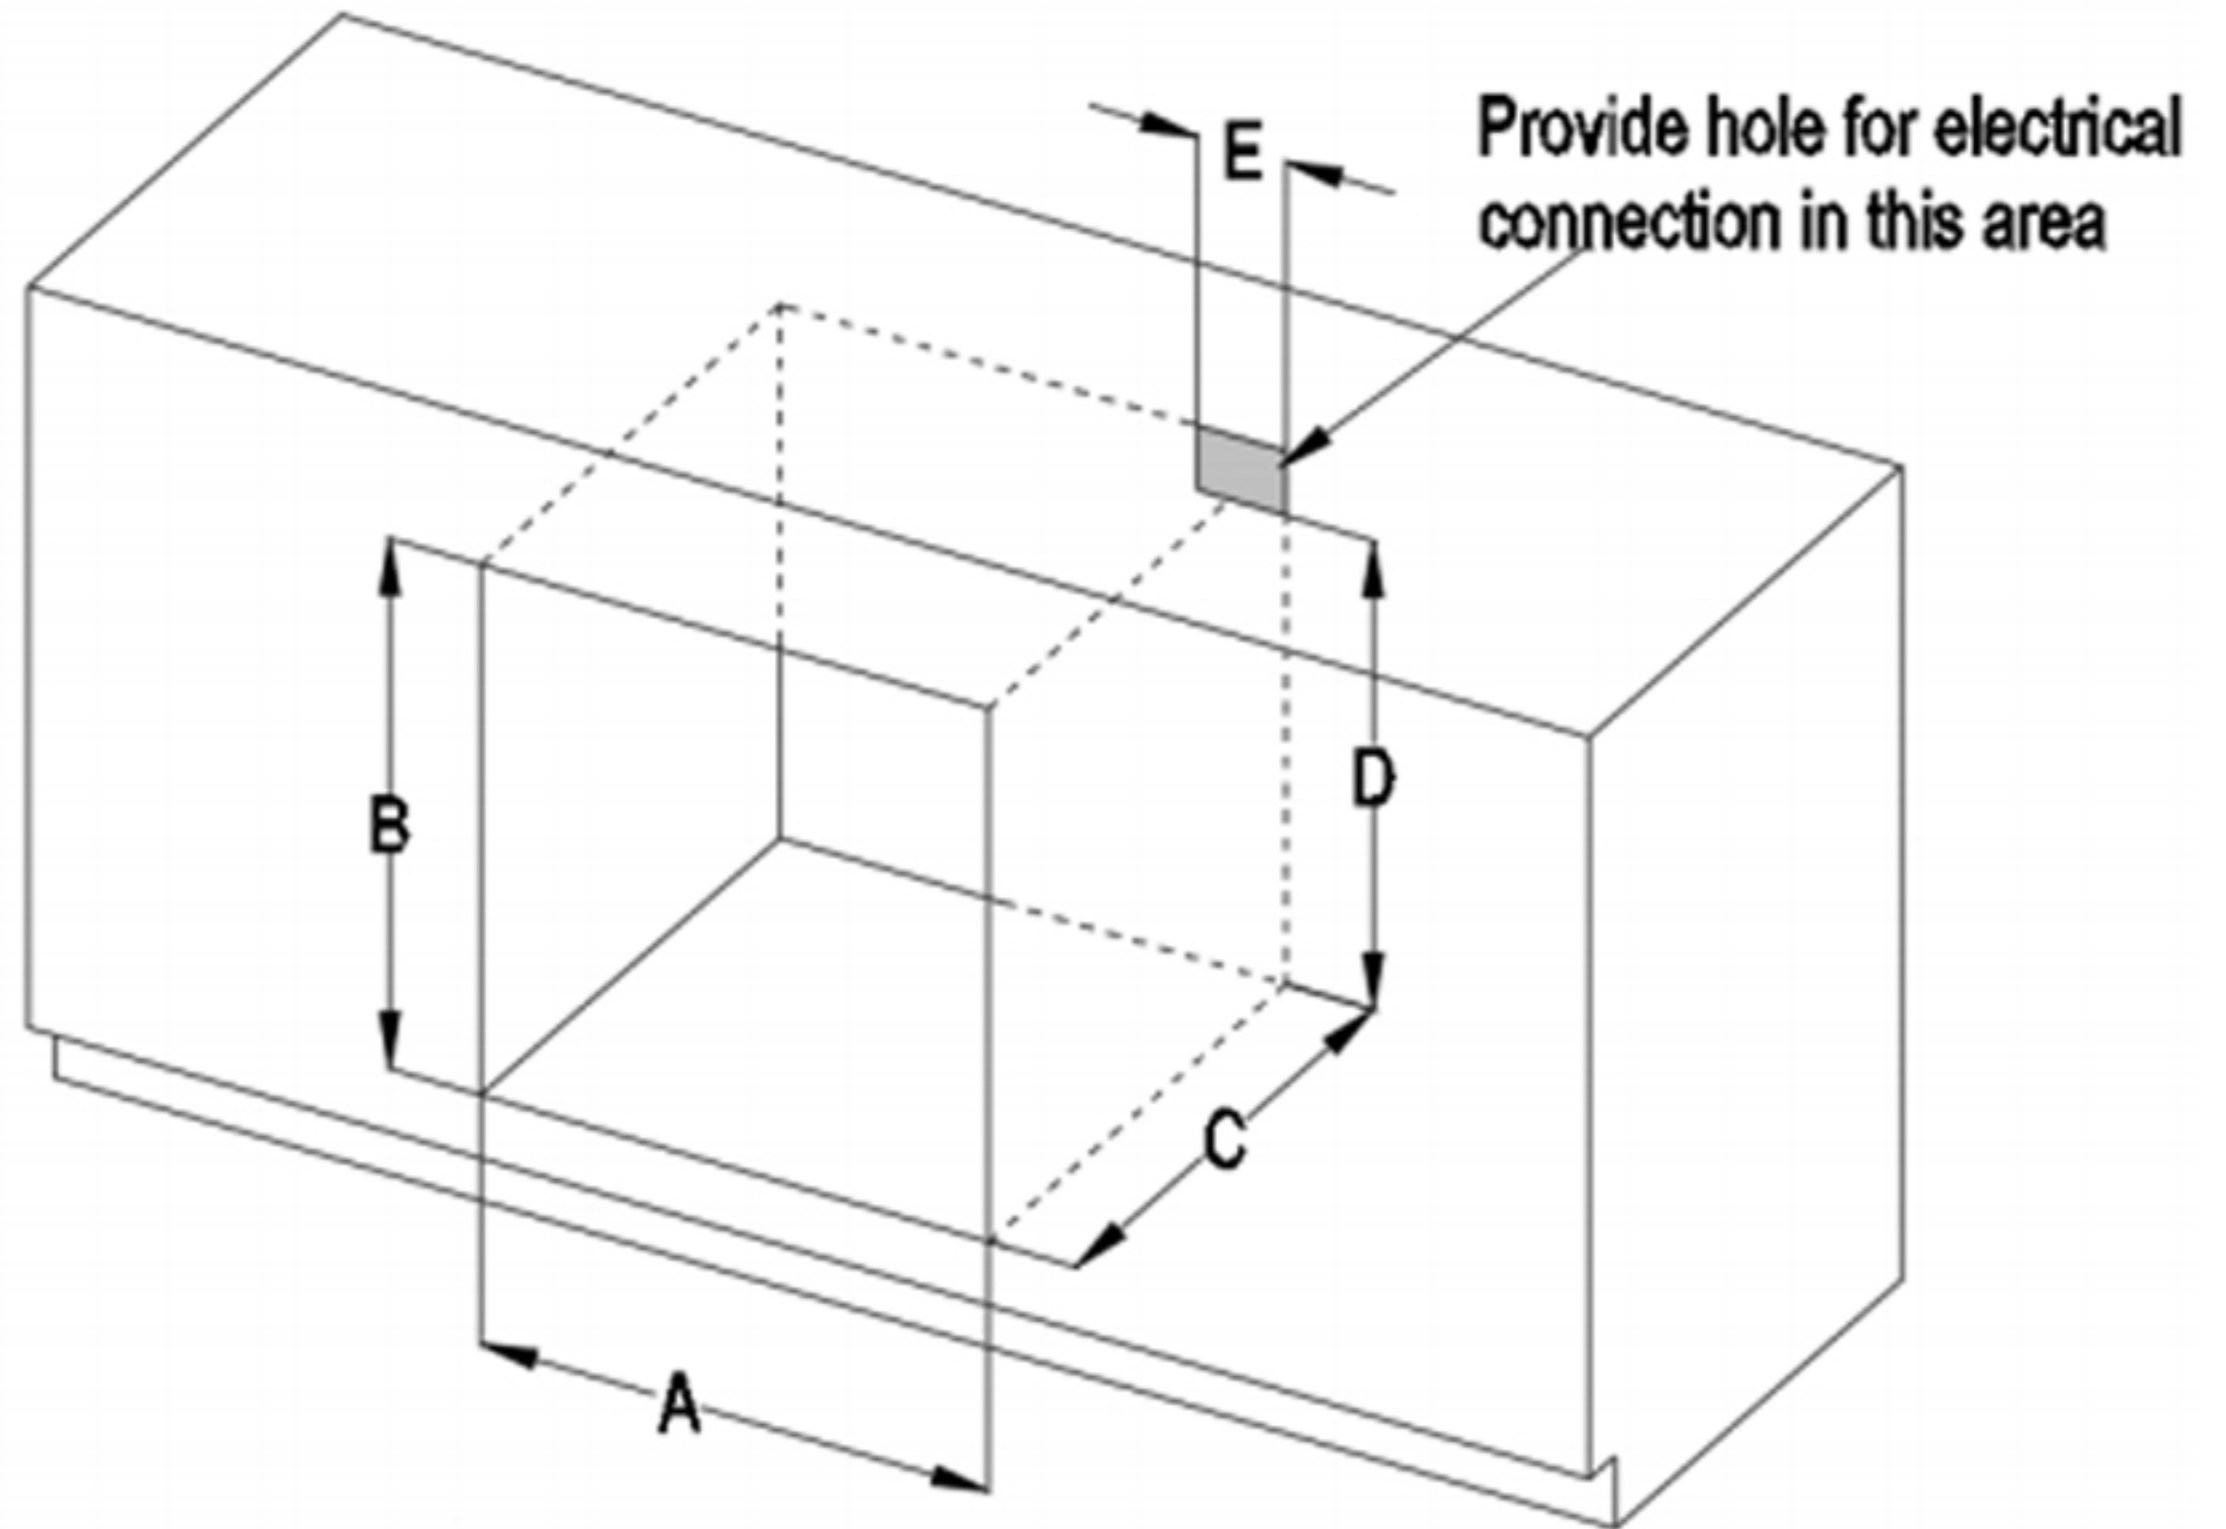

Oven dimensions:

- width = 23.42" (59.5cm)
- depth = 22.23" (56.7cm)
- height = 23.42" (59.5cm)
- oven frame depth = 0.78" (2cm)

CUTOUT FOR SINGLE OVENS - UNDER COUNTER

Cutout Dimension				
A	B	C	D	E
22" (56cm)	23" (58.5cm)	22.4" (57cm)	20.8" (53cm)	1.9" (5cm)

CUTOUT FOR SINGLE OVENS IN WALL CABINET