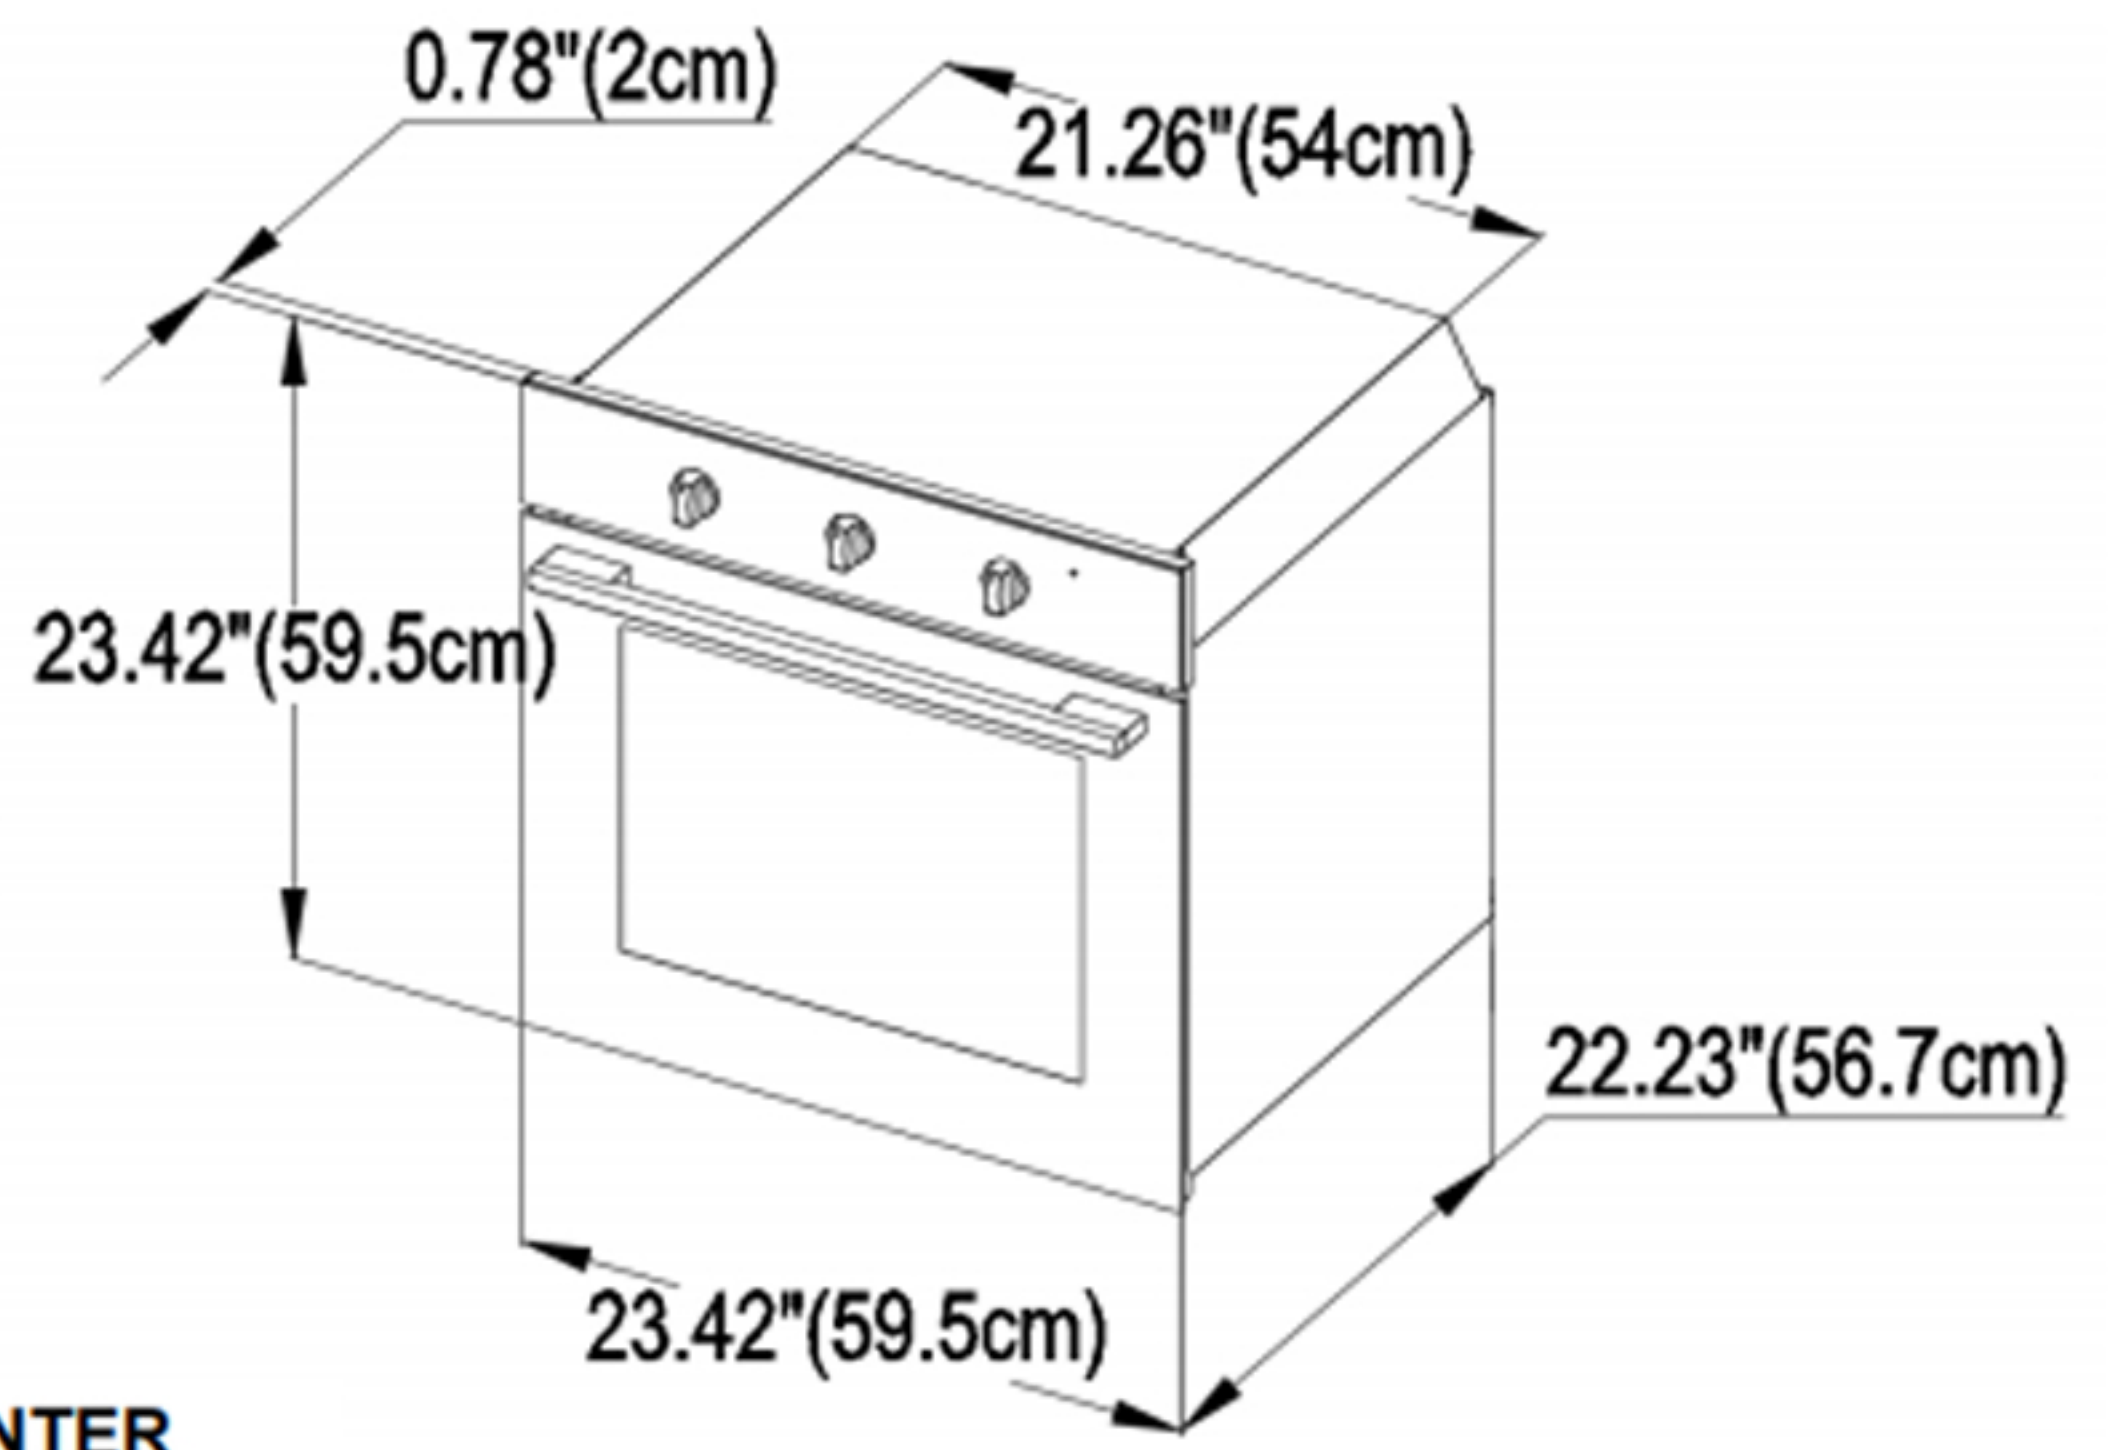

Oven dimensions:

- width = 23.42" (59.5cm)
- depth = 22.23" (56.7cm)
- height = 23.42" (59.5cm)
- oven frame depth = 0.78" (2cm)

CUTOUT FOR SINGLE OVENS - UNDER COUNTER

Cutout Dimension				
A	B	C	D	E
22" (56cm)	23" (58.5cm)	22.4" (57cm)	20.8" (53cm)	1.9" (5cm)

CUTOUT FOR SINGLE OVENS IN WALL CABINET