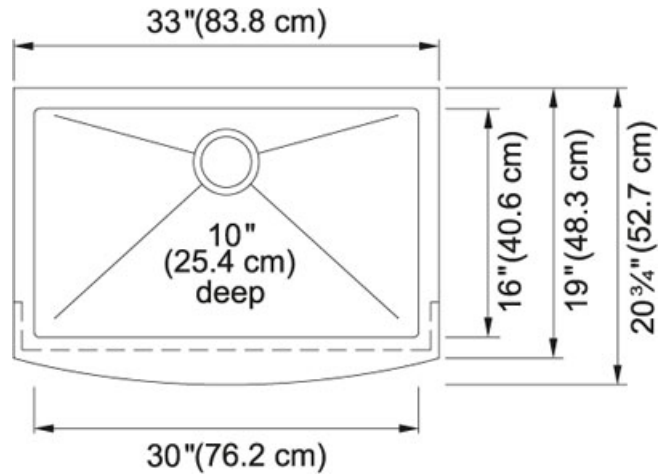

Kinetic FFS33B-10-18 SilkSteel | 101.0259.171

FAMILY : Sinks | SERIE : Kinetic | MODEL : FFS33B-10-18 | FINISH : SilkSteel | INSTALLATION TYPE : Undermount | STYLE : Traditional

TECHNICAL DATA

Minimum Cabinet Size	33"
Drain Opening	3 1/2"
Length overall	33"
Depth Overall	10"
Length of large bowl	30"
Width of large bowl	16"
Depth of large bowl	10"
Number of Bowls	1
Type of Material	18 Gauge Stainless Steel
Where to buy	Home Center
Where to buy	Home Center