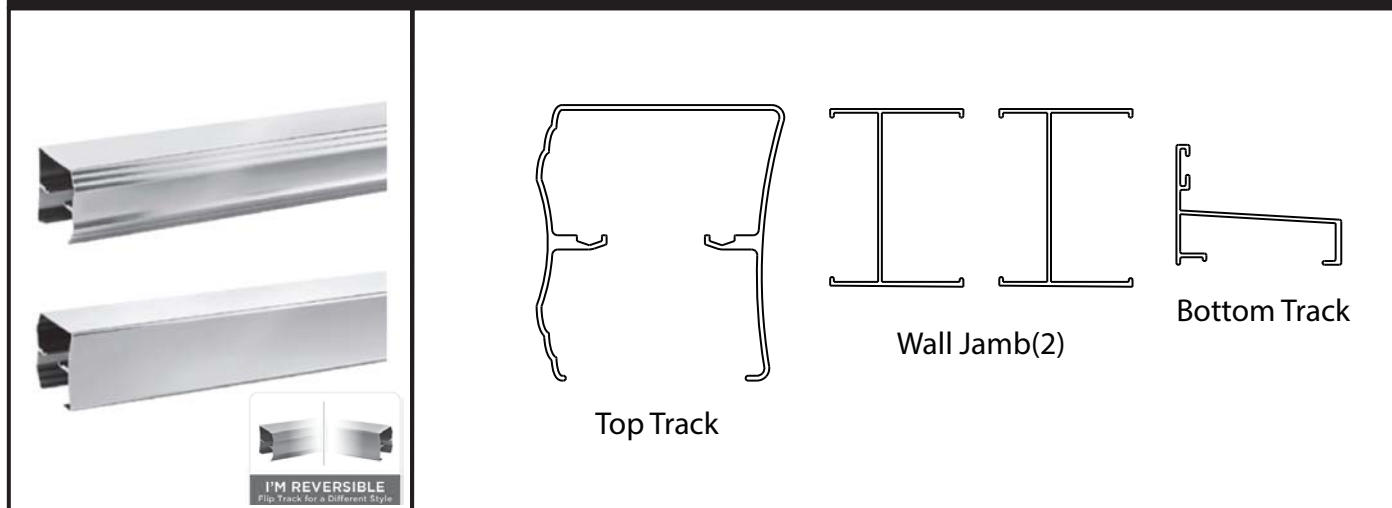

## Shower Door

## SLIDING TRADITIONAL STYLE SHOWER TRACK 48" - 60"

**MATERIALS:**

Anodized Aluminum Excursions (Track), Bronze Finish is Powder Coated.

**INSTALLATION:**

Detailed Instructions and Hardware Included for Easy Installation.

**UNIQUE FEATURE:**

Reversible Top Track Offers Two Unique Design Options.  
Constructed of Corrosion Resistant Anodized Aluminum.

**48" - 60" Track Assembly Kit:**

48" Sliding Shower: Fits Doors with an Opening min/max of 43-3/8" - 47-3/8" (110cm-120cm), with a 70" (178cm) Height.  
60" Sliding Shower: Fits Doors with an Opening min/max of 50-1/8" - 59-3/8" (127cm-151cm), with a 70" (178cm) Height.