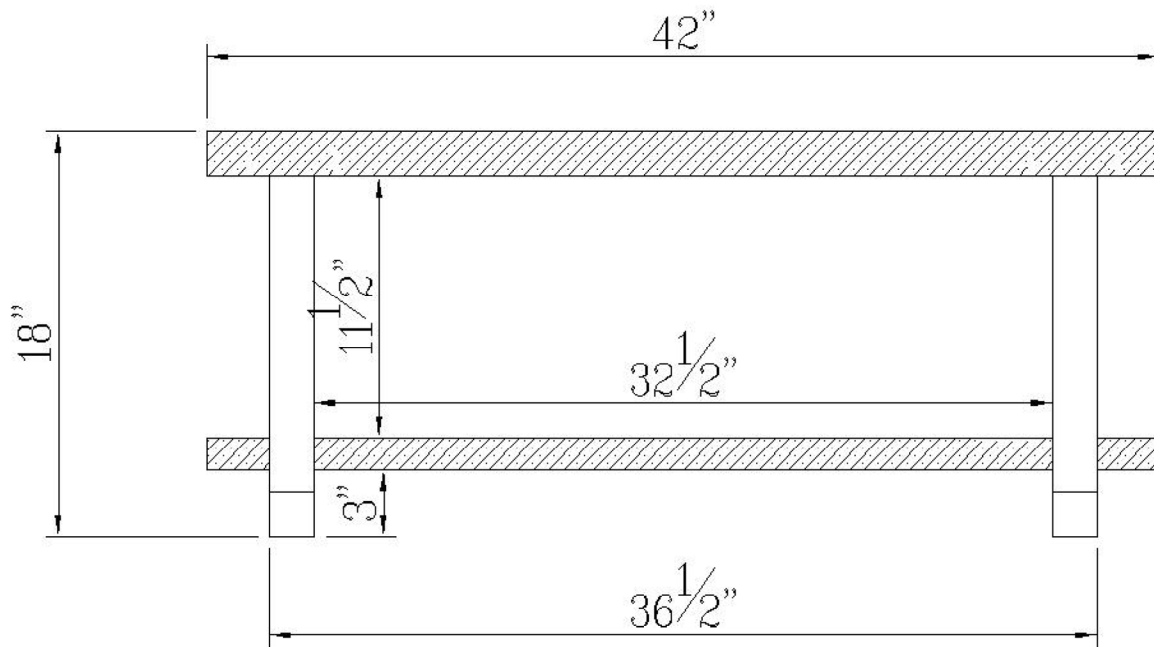

FRONT VIEW

SIDE VIEW

AMBA1120 POMONA Coffee table