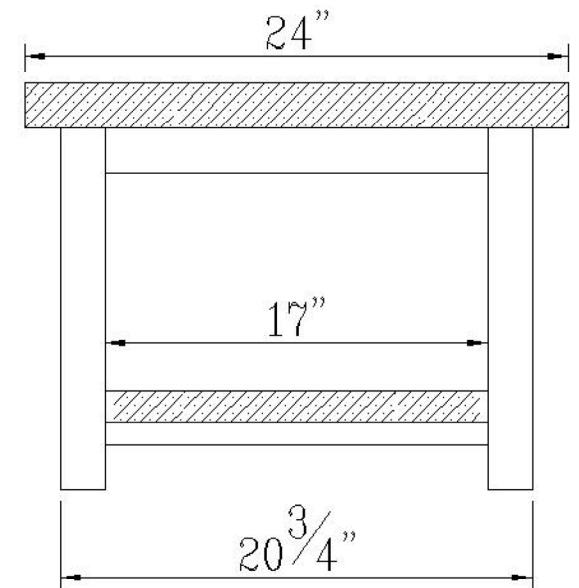

FRONT VIEW

SIDE VIEW

AMBA1120 POMONA Coffee table