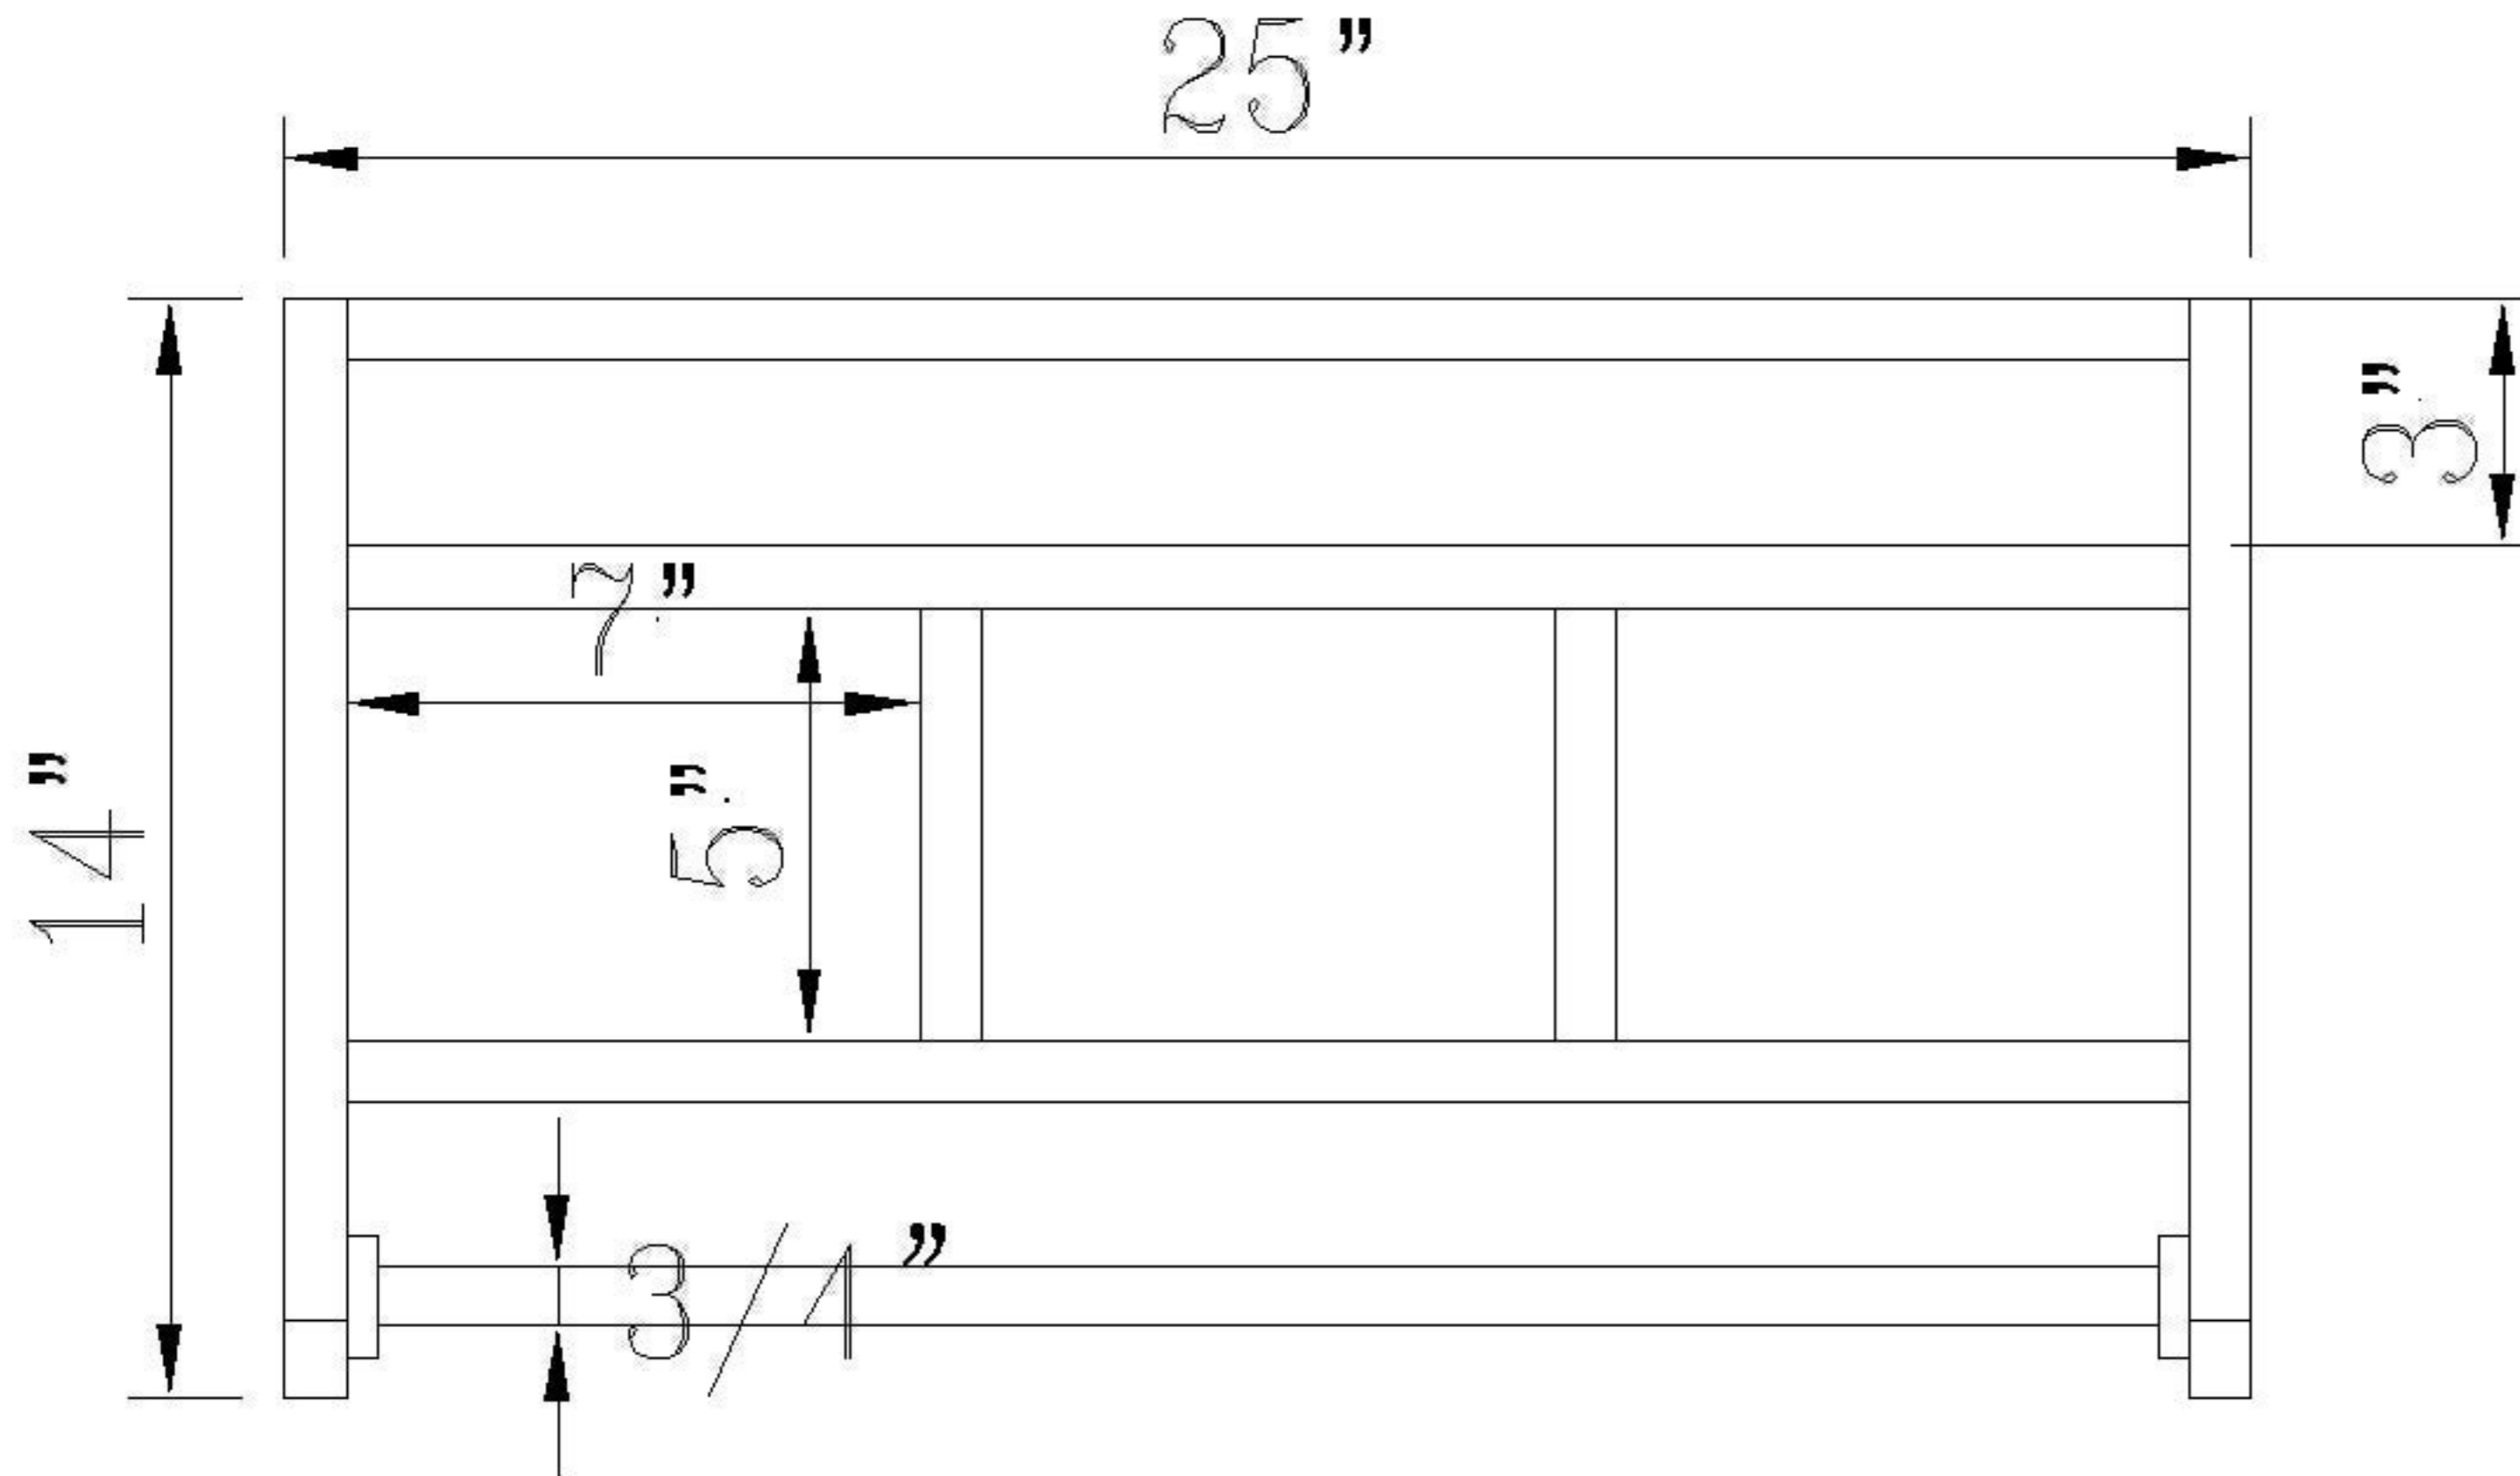

# FRONT VIEW

# SIDE VIEW

ABSS00xx Bath Storage Shelf w/Towel Rod