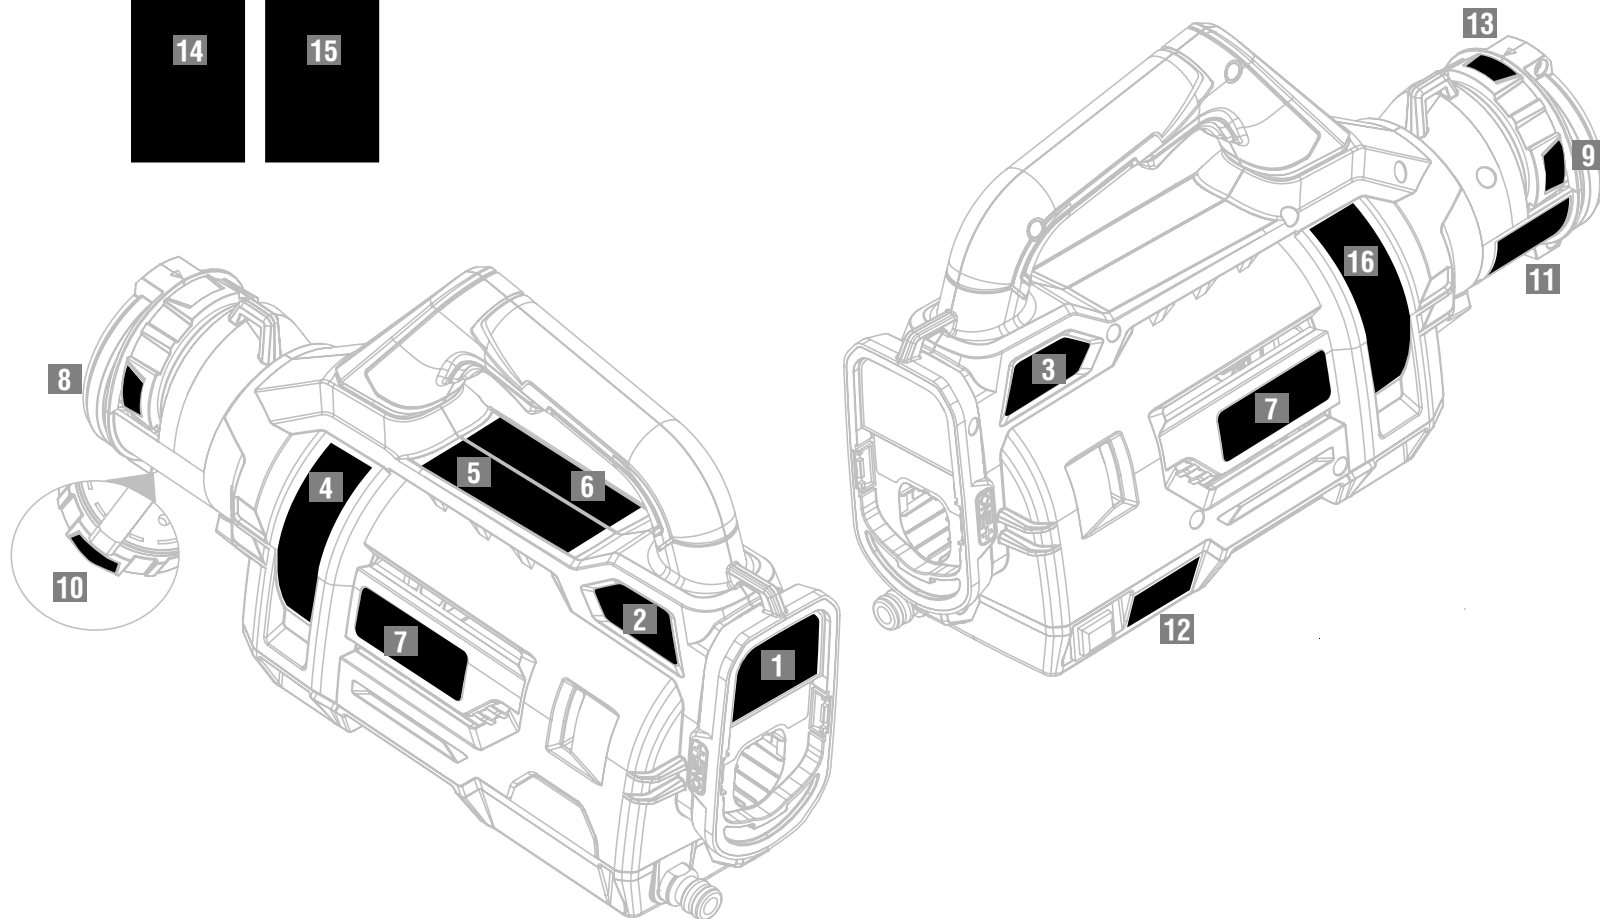

P2807

LABELS

KEY NO.	PART NO.	DESCRIPTION	QTY.
1	941588746	Data Label (Foot)	1
2	941588748	18V Label (Left)	1
3	941588747	18V Label (Right)	1
4	941588749	Electrostatic Logo Label (Left)	1
5	941588750	Warning/Icon Label	1
6	941588752	Warning Label	1
7	940705495	Logo Label	2
8	941588753	High Spray Nozzle Label	1

KEY NO.	PART NO.	DESCRIPTION	QTY.
9	941588754	Low Spray Nozzle Label	1
10	941588755	Medium Spray Nozzle Label	1
11	941588764	Caution Label	1
12	941588765	ES On/Off Label	1
13	941588766	Remove/Eject Puck Label	1
14	918013100	Cleaning Nozzle Reference Guide Hang Tag (EN/FR/SP)	1
15	918013102	Cleaning Nozzle Reference Guide Hang Tag (PORT)	1
16	941588767	Electrostatic Logo Label (Right)	1