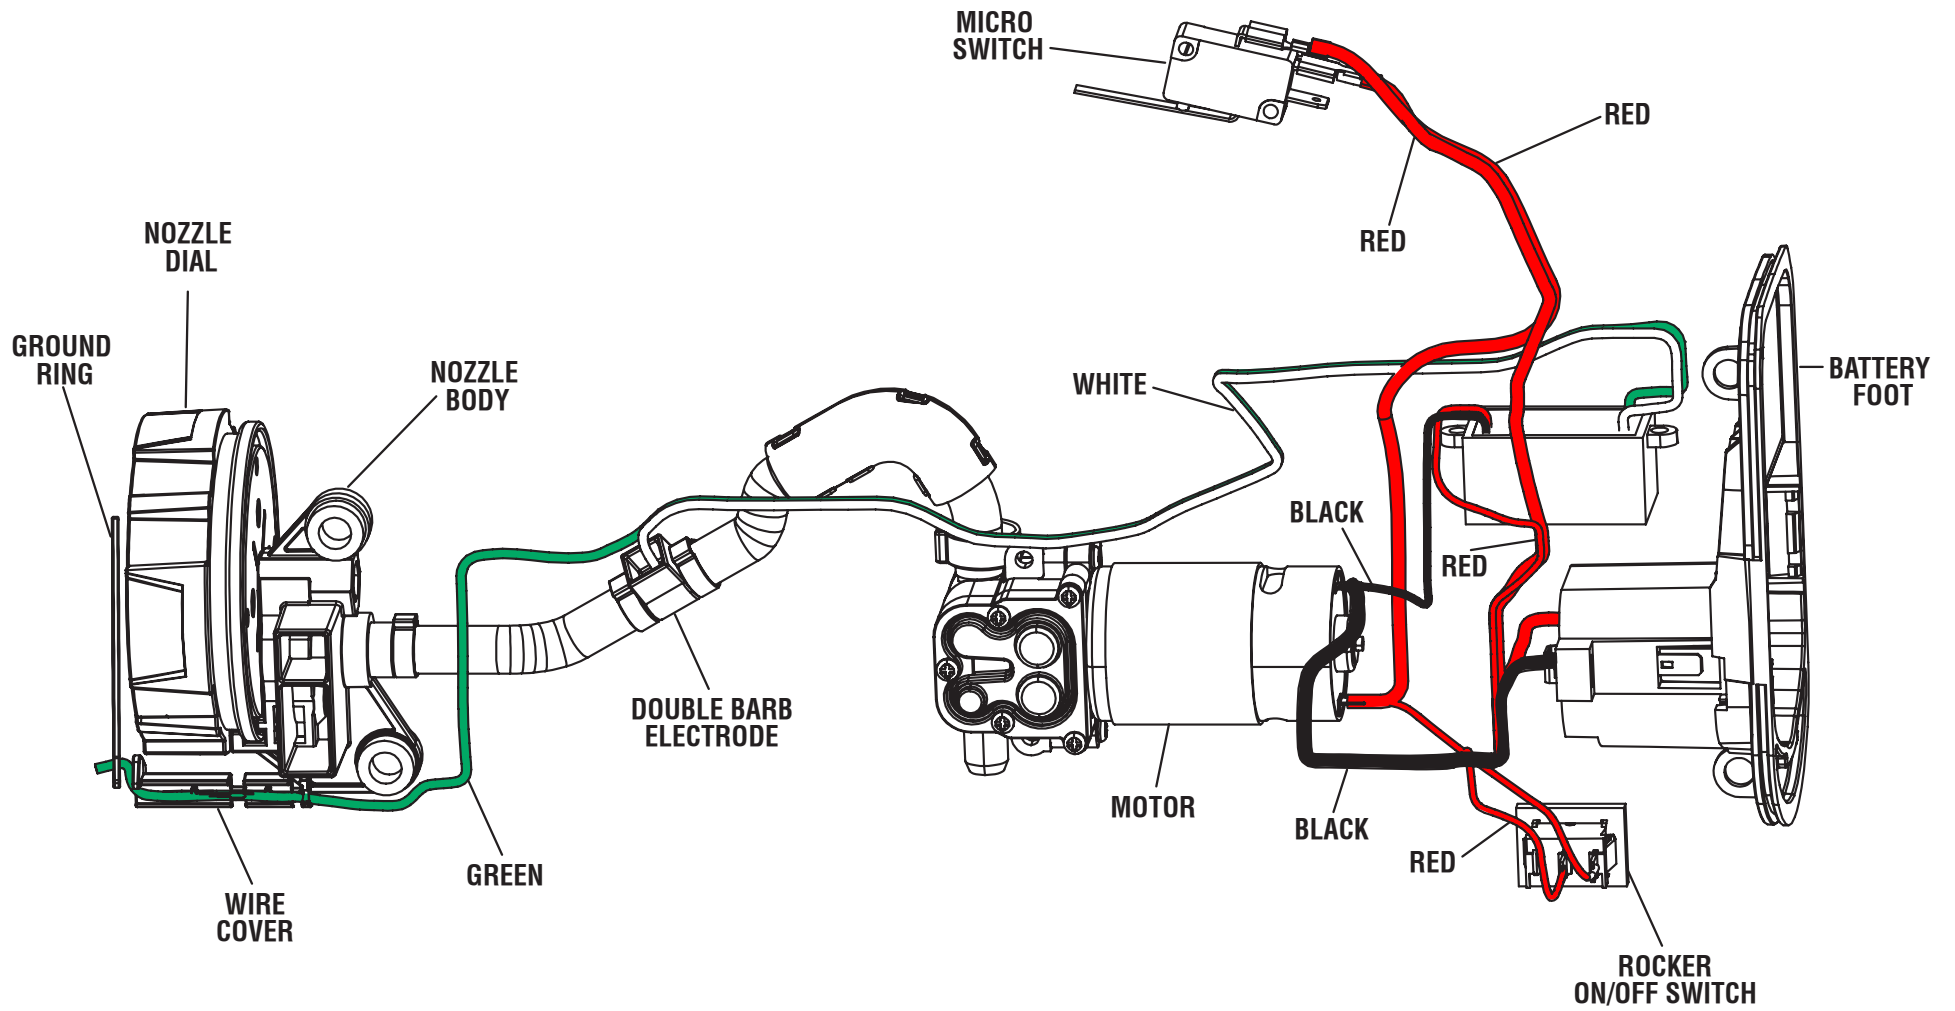

KEY NO.	PART NO.	DESCRIPTION	QTY.
23	535412003	Tube (Barb Nozzle)	1
24	316976001	Tank Assembly (Inc. Key Nos. 4 & 25-26)	1
25	536075002	Tank Cap	1
26	565857001	O-Ring	1
27	317097001	Hose Assembly (Inc. 1 Key No. 38)	1
28	699050001	Clamp	4
29	529209004	Switch Trigger	1
30	542326001	Nozzle Wrench	1
31	903073001	Cord	1
32	903646004	Tank Holster	1
33	663087001	Screw (M5)	1
34	661817001	Screw (M4 x 13.5 mm, Torx T15 Pan Hd.)	20
35	542335001	Wire Cover	1
36	679002002	Compression Spring	1
37	760034006	Micro Switch	1
38	570742189	O-Ring	2
39	316796001	Motor & Pump Assembly	1
	Not Shown:		
	998000296	Operator's Manual	
	900333008	Hang Tag Cable Tie	
	316973001	3-N-1 Nozzle Assembly (Inc. Key Nos. 9-13)	

Labels Shown On Next Page

P2807

LABELS

KEY NO.	PART NO.	DESCRIPTION	QTY.
1	941588746	Data Label (Foot)	1
2	941588748	18V Label (Left)	1
3	941588747	18V Label (Right)	1
4	941588749	Electrostatic Logo Label (Left)	1
5	941588750	Warning/Icon Label	1
6	941588752	Warning Label	1
7	940705495	Logo Label	2
8	941588753	High Spray Nozzle Label	1

KEY NO.	PART NO.	DESCRIPTION	QTY.
9	941588754	Low Spray Nozzle Label	1
10	941588755	Medium Spray Nozzle Label	1
11	941588764	Caution Label	1
12	941588765	ES On/Off Label	1
13	941588766	Remove/Eject Puck Label	1
14	918013100	Cleaning Nozzle Reference Guide Hang Tag (EN/FR/SP)	1
15	918013102	Cleaning Nozzle Reference Guide Hang Tag (PORT)	1
16	941588767	Electrostatic Logo Label (Right)	1