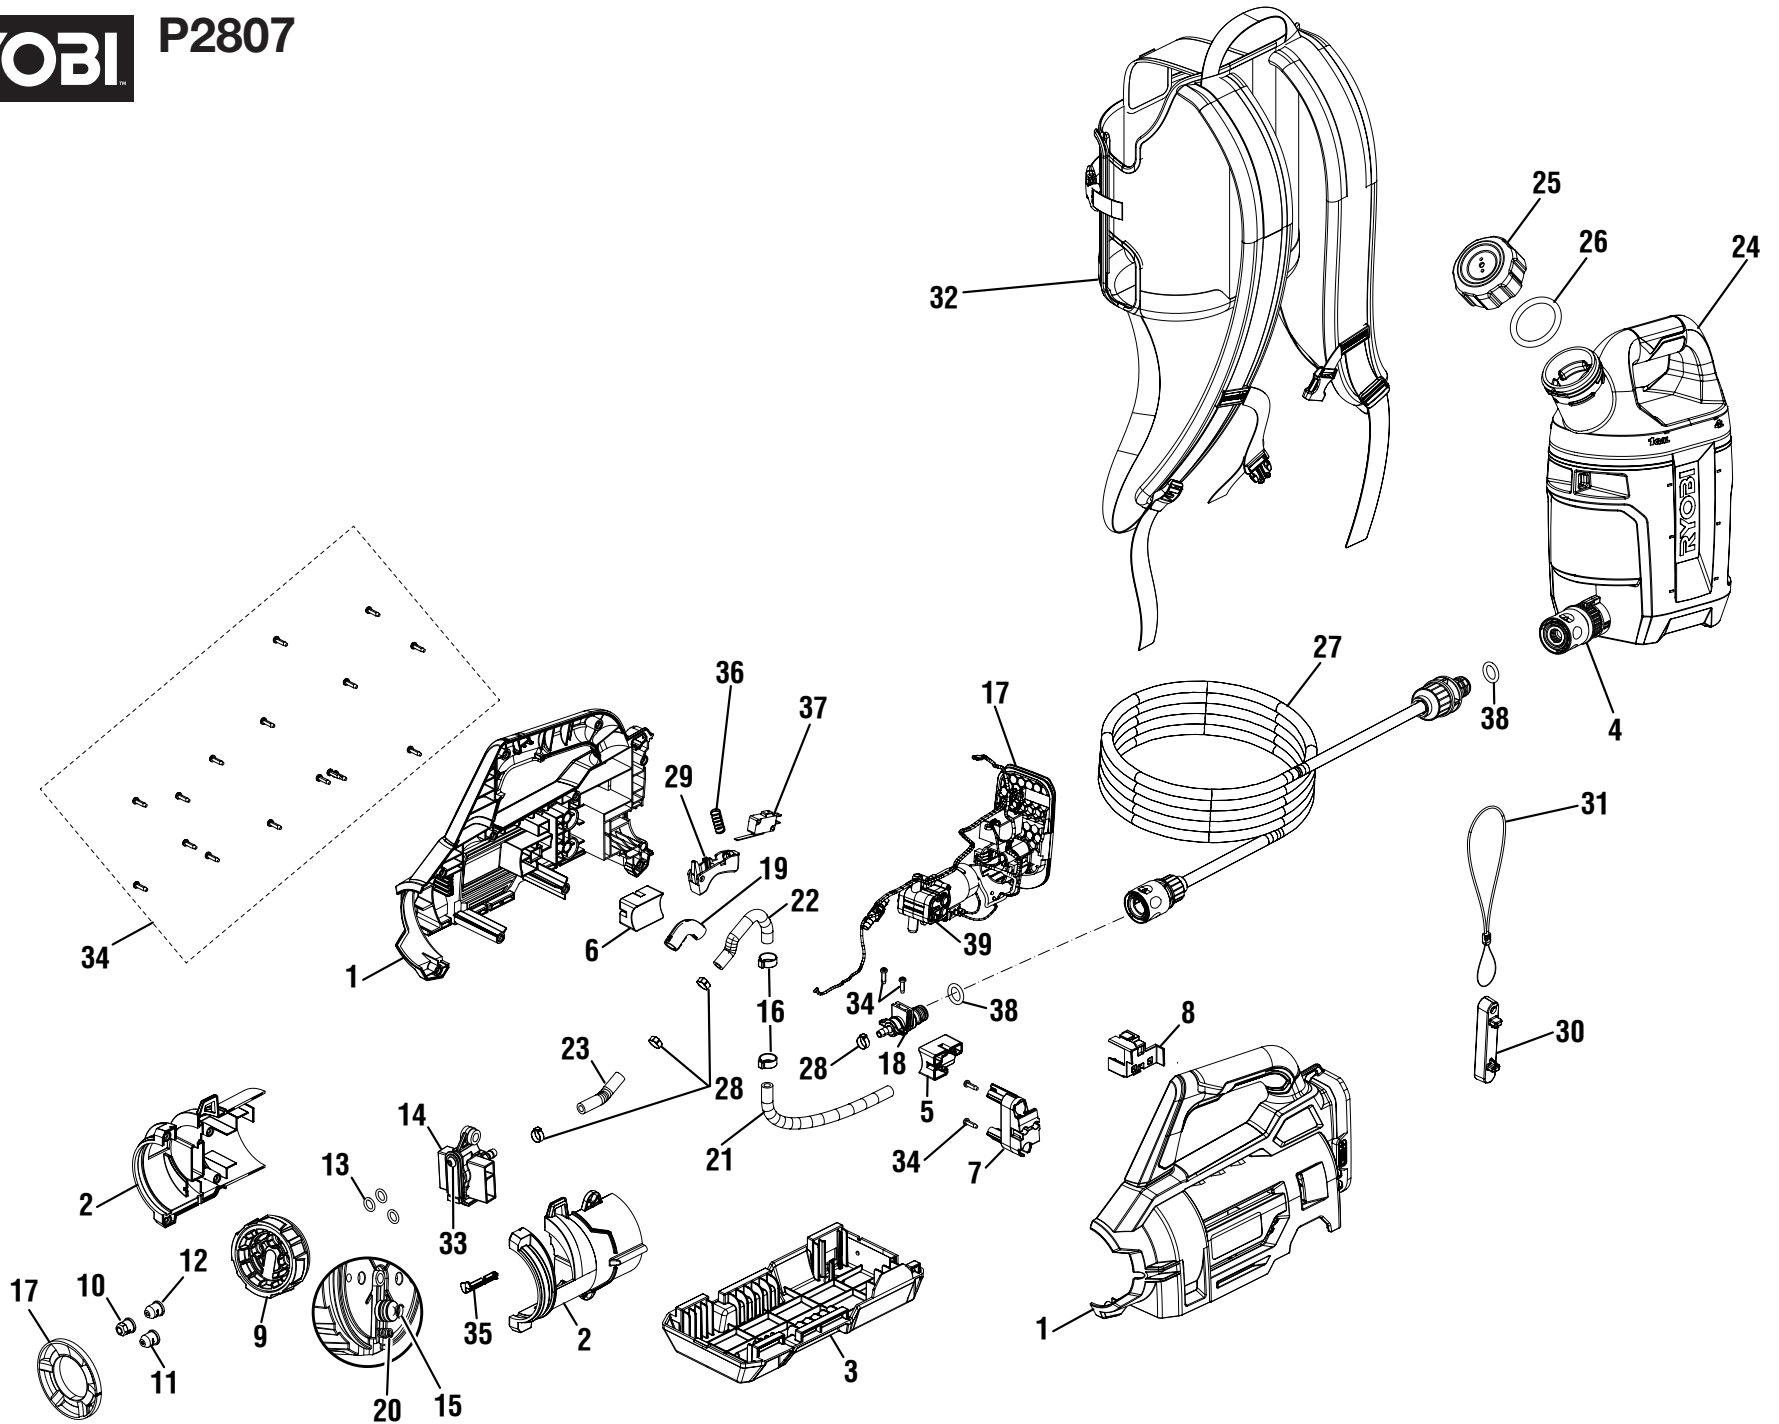

P2807

PARTS LIST

KEY NO.	PART NO.	DESCRIPTION	QTY.
1	316975001	Housing Assembly (Inc. Labels)	1
2	316979001	Outlet Tube Assembly (Inc. Label)	1
3	316977001	Bottom Plate Assembly (Inc. Label)	1
4	330273002	Shut-off Valve	1
5	565823001	Left Motor Support	1
6	565825001	Right Motor Support	1
7	542126001	Base for Pump	1
8	542118001	Base	1
9	316983001	Nozzle Dial Assembly (Inc. Labels)	1
10	316981001	Low Spray Nozzle Assembly (Inc. 1 Key No. 13 & Label)	1
11	316980001	Medium Spray Nozzle Assembly (Inc. 1 Key No. 13 & Label)	1
12	316982001	High Spray Nozzle Assembly (Inc. 1 Key No. 13 & Label)	1
13	565945001	O-Ring	3
14	317030001	Nozzle Body Assembly (Inc. Key Nos. 15, 20 & 33)	1
15	317027001	Piston Seal Assembly	1
16	635294005	Clamp	2
17	316974001	Motor & Battery Foot Assembly (Inc. Key Nos. 37, 39 & Label)	1
18	316906001	Male Quick Connect (Inc. 1 Key No. 38)	1
19	317028001	Pipe Shroud Assembly	1
20	317029001	Ball and Spring Assembly	1
21	535412001	Tube (Pump Inlet)	1
22	535412002	Tube (Pump Outlet)	1

KEY NO.	PART NO.	DESCRIPTION	QTY.
23	535412003	Tube (Barb Nozzle)	1
24	316976001	Tank Assembly (Inc. Key Nos. 4 & 25-26)	1
25	536075002	Tank Cap	1
26	565857001	O-Ring	1
27	317097001	Hose Assembly (Inc. 1 Key No. 38)	1
28	699050001	Clamp	4
29	529209004	Switch Trigger	1
30	542326001	Nozzle Wrench	1
31	903073001	Cord	1
32	903646004	Tank Holster	1
33	663087001	Screw (M5)	1
34	661817001	Screw (M4 x 13.5 mm, Torx T15 Pan Hd.)	20
35	542335001	Wire Cover	1
36	679002002	Compression Spring	1
37	760034006	Micro Switch	1
38	570742189	O-Ring	2
39	316796001	Motor & Pump Assembly	1
	Not Shown:		
	998000296	Operator's Manual	
	900333008	Hang Tag Cable Tie	
	316973001	3-N-1 Nozzle Assembly (Inc. Key Nos. 9-13)	

Labels Shown On Next Page