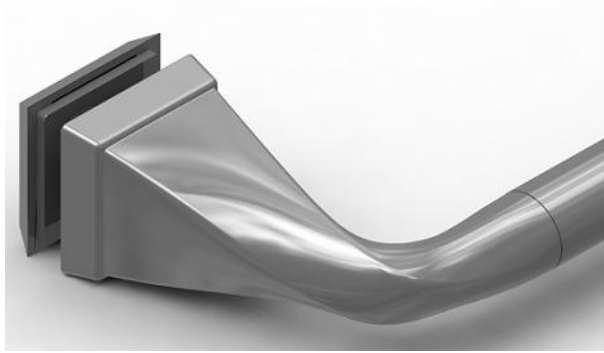

UNIQUE FEATURE: Constructed of Corrosion Resistant Anodized Aluminum.
60" Track Assembly Kit

Fits 60" Shower Doors with an Opening min/max of 50 1/8" - 58 1/2" (127cm-149cm),
with a Height of 59 1/4" (150cm).

MATERIALS:

1/4" (6mm) Tempered Glass Panel.

INSTALLATION:

Detailed Instructions and Hardware Included for Easy Installation.

UNIQUE FEATURE:

Traditional: Fits Doors with an Opening min/max of 50 1/8" - 59 3/8" (127cm-151cm), with a Height of 58 1/8" (148cm)
Contemporary: Fits Doors with an Opening min/max of 50 1/8" - 58 1/2" (127cm-149cm), with a Height of 58 3/4" (149cm)
Mod: Fits Doors with an Opening min/max of 50 1/8" - 58 1/2" (127cm-149cm), with a Height of 59" (150cm)

WARRANTY:

5 Year Limited Warranty.

see what Delta can do™

Shower Door

EVERLY™ HANDLE

MATERIALS: Zinc Posts for all
 Aluminum Bar: Brushed Nickel, Oil Rubbed Bronze and Matte Black.
 Stainless Steel Bar: Polished Chrome.

INSTALLATION: Detailed Instructions and Hardware Included for Easy Installation.

UNIQUE FEATURE: Coordinates with Delta® Faucets and Bath Hardware.
 Compatible with All Delta® Sliding Bathtub or Shower Doors.