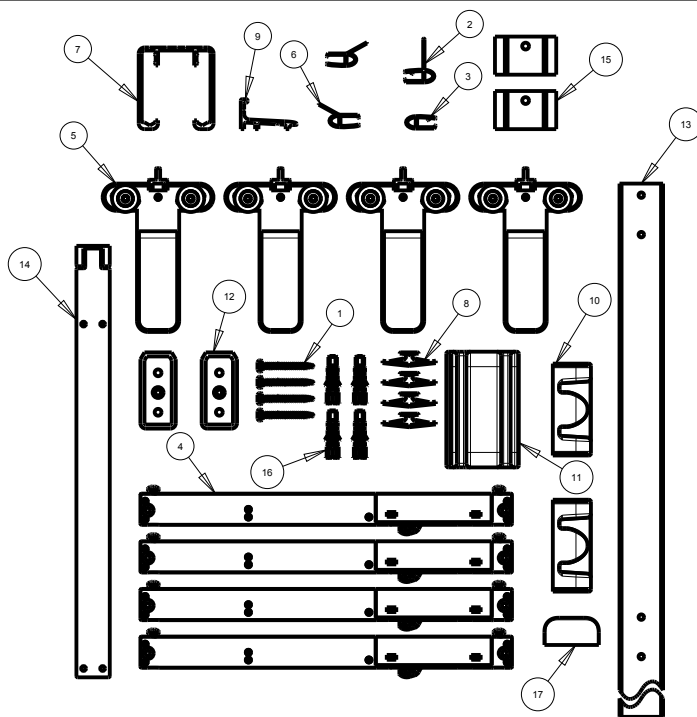

SHOWER DOOR

SLIDING MOD STYLE BATHTUB TRACK 60"

| ID | DESCRIPTION | QTY | MATERIAL |
|----|---------------------------------|-----|---------------|
| 1 | #8-18 X 1.5" LONG PHILLIPS HEAD | 4 | SS |
| 2 | 6mm Blade Seal | 1 | PVC |
| 3 | 6mm Bumper Seal | 1 | PVC |
| 4 | 6mm Damper | 4 | ASSEMBLY |
| 5 | 6mm Door Roller Assembly | 4 | ASSEMBLY |
| 6 | 6mm Outer Angle Blade Seal | 2 | PVC |
| 7 | 6mm Top Track | 1 | AL6463 |
| 8 | Acrylic Wall Anchor | 4 | NYLON |
| 9 | Bottom Track | 1 | AL6463 |
| 10 | Bumper | 2 | PVC |
| 11 | Center Divider | 1 | NYLON |
| 12 | Collar Bracket | 2 | ZINC_DIE_CAST |
| 13 | Collar Bracket Template | 1 | AL6063 |
| 14 | Damper Drilling Template | 1 | NYLON |
| 15 | Retention Plate | 2 | NYLON |
| 16 | Tile Wall Anchors | 4 | PVC |
| 17 | Trim Cap | 1 | PVC |

UNIQUE FEATURE: Constructed of Corrosion Resistant Anodized Aluminum.
60" Track Assembly Kit

Fits 60" Shower Doors with an Opening min/max of 50 1/8" - 58 1/2" (127cm-149cm),
with a Height of 59 1/4" (150cm).

NOTE: Height of 63" (160cm) Required for installation
Compatible with all 1/4" (6mm) Delta Shower Glass

WARRANTY: 5 Year Limited Warranty.

see what Delta can do

TECHNICAL DATA

Shower Door

SLIDING BATHUB 60" GLASS PANEL

MATERIALS:

1/4" (6mm) Tempered Glass Panel.

INSTALLATION:

Detailed Instructions and Hardware Included for Easy Installation.

UNIQUE FEATURE:

Traditional: Fits Doors with an Opening min/max of 50 1/8" - 59 3/8" (127cm-151cm), with a Height of 58 1/8" (148cm)
Contemporary: Fits Doors with an Opening min/max of 50 1/8" - 58 1/2" (127cm-149cm), with a Height of 58 3/4" (149cm)
Mod: Fits Doors with an Opening min/max of 50 1/8" - 58 1/2" (127cm-149cm), with a Height of 59" (150cm)