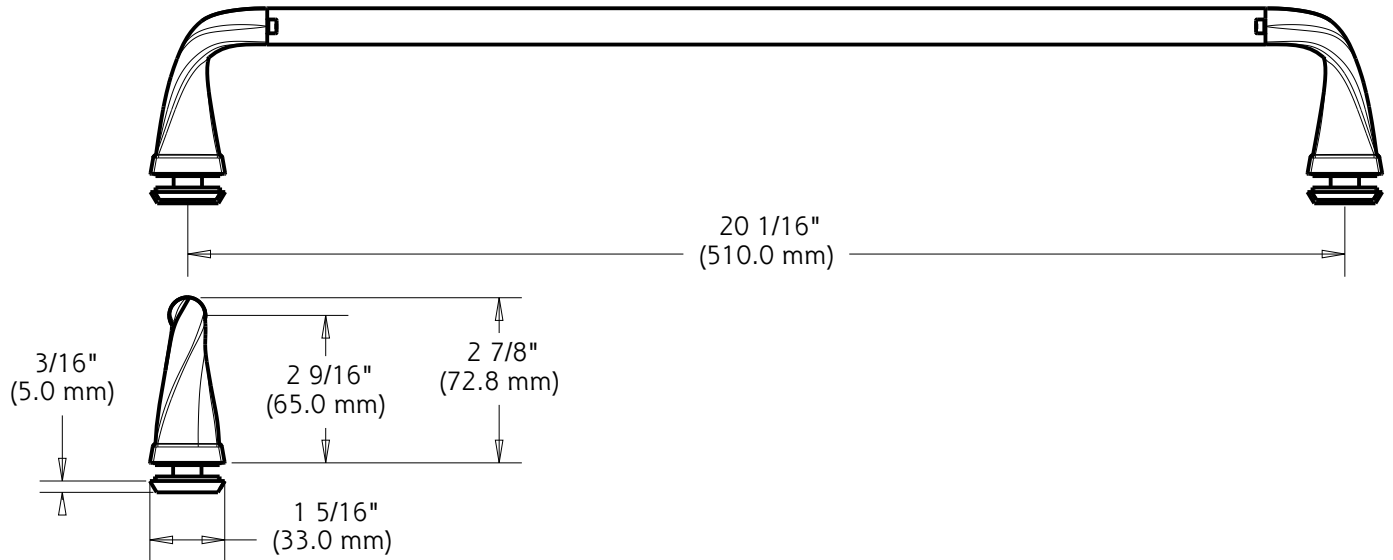

Shower Door

EVERLY™ HANDLE

MATERIALS: Zinc Posts for all
Aluminum Bar: Brushed Nickel, Oil Rubbed Bronze and Matte Black.
Stainless Steel Bar: Polished Chrome.

INSTALLATION: Detailed Instructions and Hardware Included for Easy Installation.

UNIQUE FEATURE: Coordinates with Delta® Faucets and Bath Hardware.
Compatible with All Delta® Sliding Bathtub or Shower Doors.

WARRANTY: 5 Year Limited Warranty.

see what Delta can do