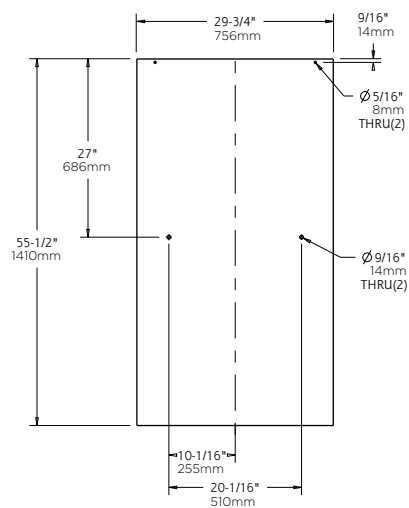

SHOWER DOOR

SLIDING MOD STYLE BATHTUB TRACK 60"

| ID | DESCRIPTION | QTY | MATERIAL |
|----|---------------------------------|-----|---------------|
| 1 | #8-18 X 1.5" LONG PHILLIPS HEAD | 4 | SS |
| 2 | 6mm Blade Seal | 1 | PVC |
| 3 | 6mm Bumper Seal | 1 | PVC |
| 4 | 6mm Damper | 4 | ASSEMBLY |
| 5 | 6mm Door Roller Assembly | 4 | ASSEMBLY |
| 6 | 6mm Outer Angle Blade Seal | 2 | PVC |
| 7 | 6mm Top Track | 1 | AL6463 |
| 8 | Acrylic Wall Anchor | 4 | NYLON |
| 9 | Bottom Track | 1 | AL6463 |
| 10 | Bumper | 2 | PVC |
| 11 | Center Divider | 1 | NYLON |
| 12 | Collar Bracket | 2 | ZINC_DIE_CAST |
| 13 | Collar Bracket Template | 1 | AL6063 |
| 14 | Damper Drilling Template | 1 | NYLON |
| 15 | Retention Plate | 2 | NYLON |
| 16 | Tile Wall Anchors | 4 | PVC |
| 17 | Trim Cap | 1 | PVC |

UNIQUE FEATURE: Constructed of Corrosion Resistant Anodized Aluminum.
60" Track Assembly Kit

Fits 60" Shower Doors with an Opening min/max of 50 1/8" - 58 1/2" (127cm-149cm),
with a Height of 59 1/4" (150cm).

NOTE: Height of 63" (160cm) Required for installation
Compatible with all 1/4" (6mm) Delta Shower Glass

WARRANTY: 5 Year Limited Warranty.

see what Delta can do

TECHNICAL DATA

Shower Door

SLIDING BATHUB 60" GLASS PANEL

MATERIALS:

1/4" (6mm) Tempered Glass Panel.

INSTALLATION:

Detailed Instructions and Hardware Included for Easy Installation.

UNIQUE FEATURE:

Traditional: Fits Doors with an Opening min/max of 50 1/8" - 59 3/8" (127cm-151cm), with a Height of 58 1/8" (148cm)
Contemporary: Fits Doors with an Opening min/max of 50 1/8" - 58 1/2" (127cm-149cm), with a Height of 58 3/4" (149cm)
Mod: Fits Doors with an Opening min/max of 50 1/8" - 58 1/2" (127cm-149cm), with a Height of 59" (150cm)