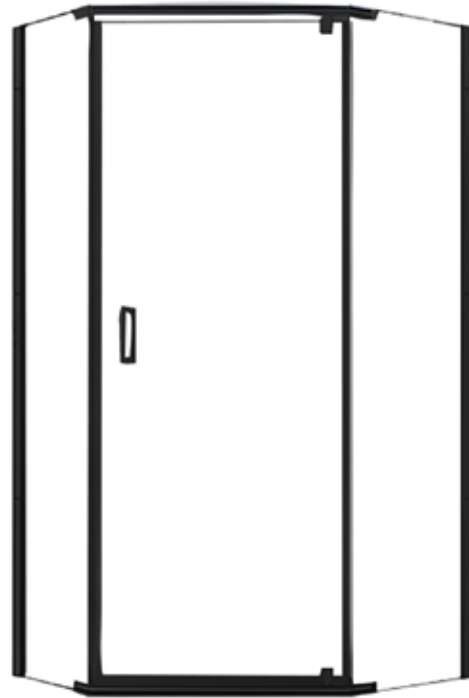

FRAMELESS NEO-ANGLE SHOWER DOOR

Model #: CVNA0474-CL-MB

FITS CENTERLINE 16-1/2" x 24" x 16-1/2" & 74"H

Clear Glass

Matte Black Finish

1/4" tempered safety glass

Aluminum frame

Stylish 8" back-to-back handle

Easy installation - no cutting necessary

Full length magnetic strike for ultimate water seal

Reversible left or right hand swing

Convenient 71-5/8" walk through height

Sizing to coordinate with most

36" Neo-Angle bases

H2OFF® Clean Glass Technology is applied
to the inside surface of the glass

Backed by a 10-Year Warranty