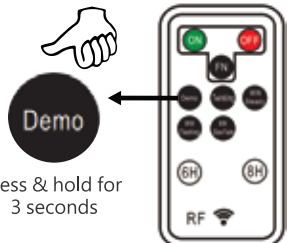

Branch Lights Not Working?

Push to unclip &
 push back to secure

No Lights Working?

Check for loose connection

Top Section Out?

Push & Rotate

Unlock Demo function

Please press & hold the DEMO
 button or scan the QR code