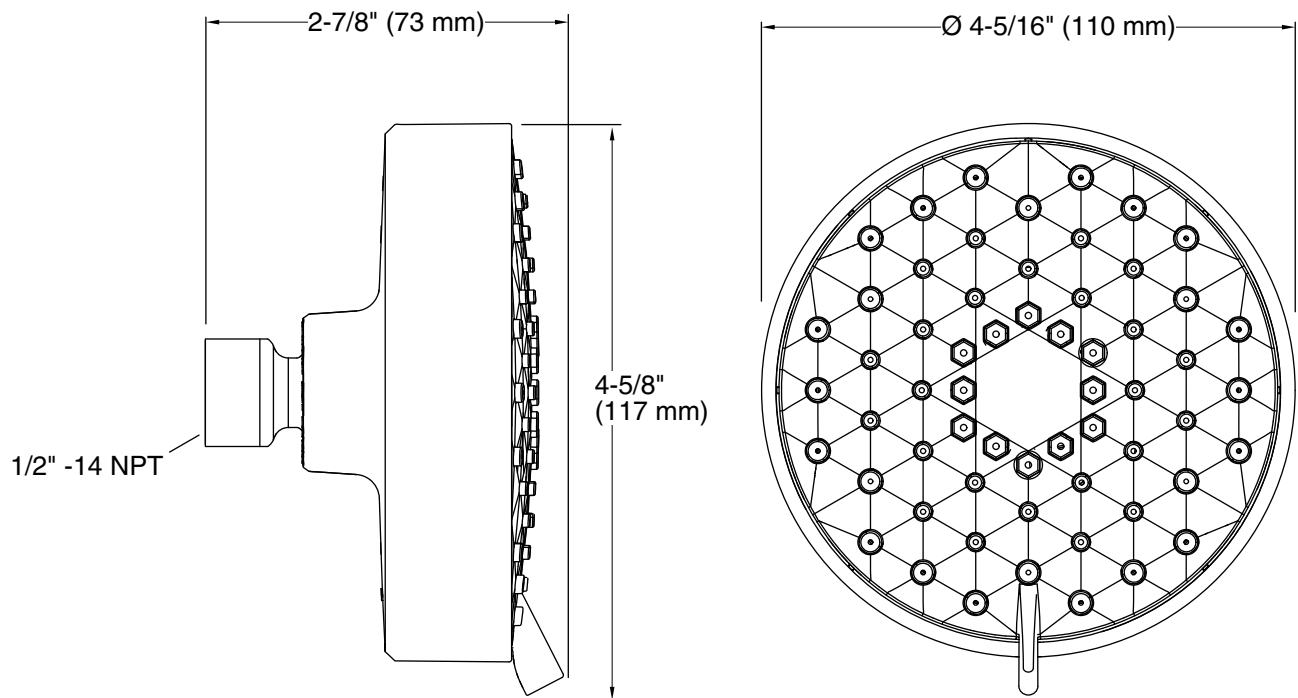

AWAKEN™ G110

Installation Notes

Install this product according to the installation guide.

Product Diagram