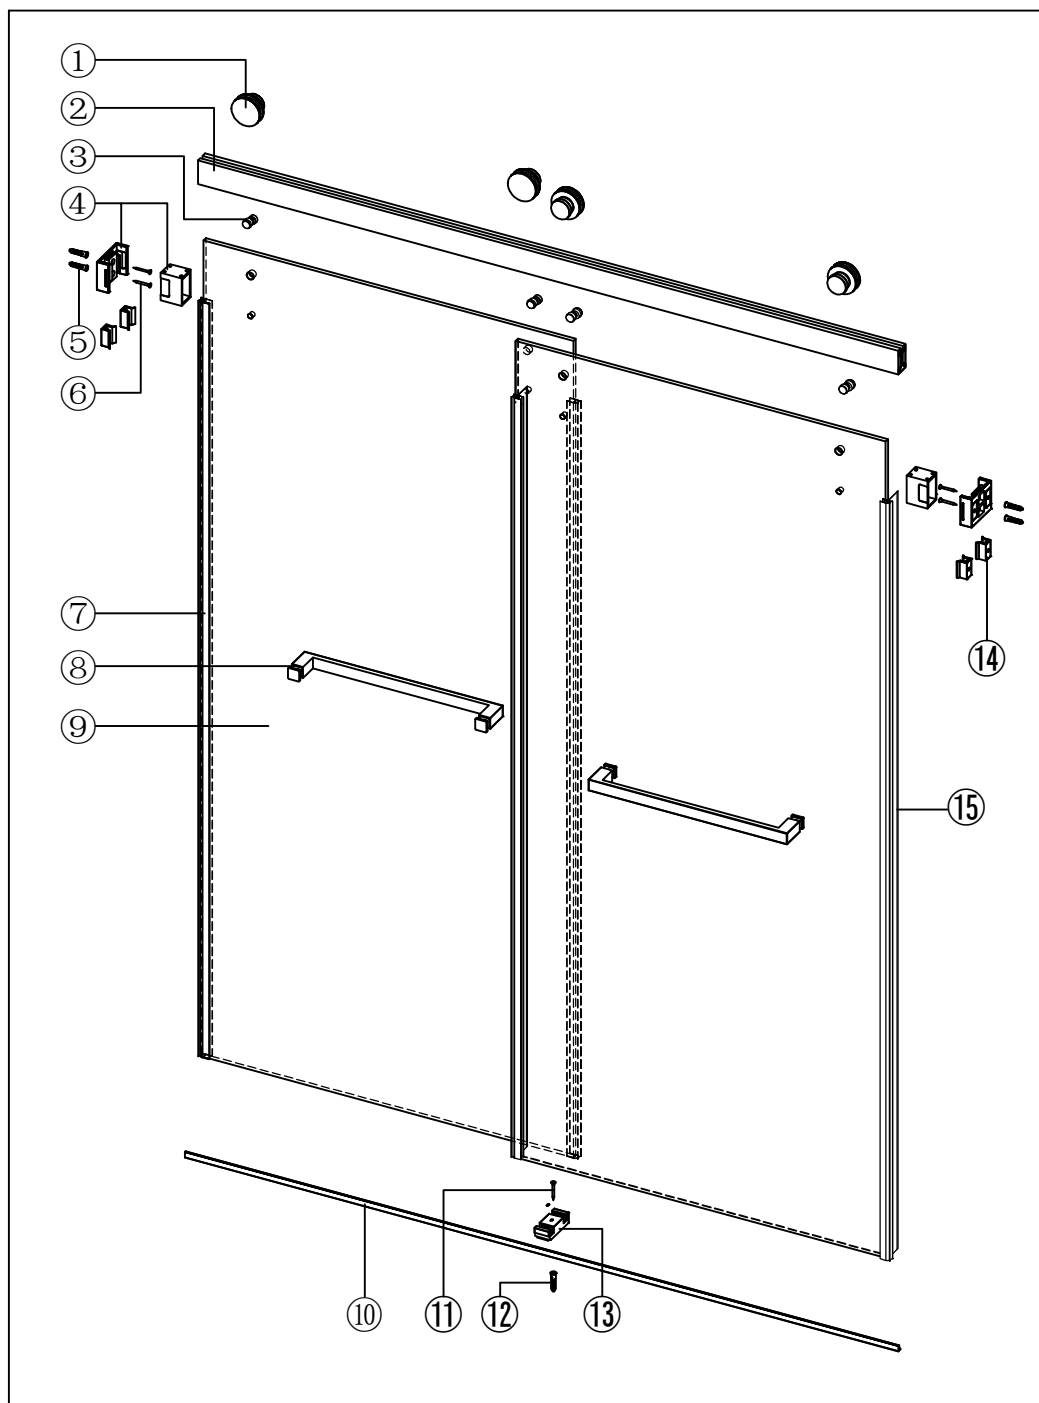

INSTALLATION OVER CERAMIC TILES

- If your shower door is to be installed over ceramic tiles, the tiles should lay completely under the wall jamb.
- Silicone should be used to seal the gap where the ceramic tiles meet the fixed panel.

NOTICE

- Caulking : no sealant is required inside the shower, unless otherwise stated.
- Some models are equipped with clear sealing gaskets.

CARE FOR YOUR SHOWER DOOR

- Never use scouring powder pads or sharp instruments on metal pieces or glass panels.
An occasional wiping down with a mild soap diluted in water is all that is needed to keep the panels and metal parts looking new
- We recommend wiping the glass panels with a squeegee after each use.

Detailed Diagram of Shower Enclosure Components

NO.	Name	Picture	Qty	NO.	Name	Picture	Qty
1	Ø60 Roller		4	9	Sliding door		2
2	Guide Rail		1	10	Anti-splash threshold		1
3	Anti jumping knob		4	11	screw ST4x30		1
4	Wall bracket		2	12	6mm Wall plug		1
5	8mm Wall plug		4	13	Guide block		1
6	screw ST5x40		4	14	Anti Collision Block		4
7	Door seal		2	15	Door seal		2
8	Towel bar		2				