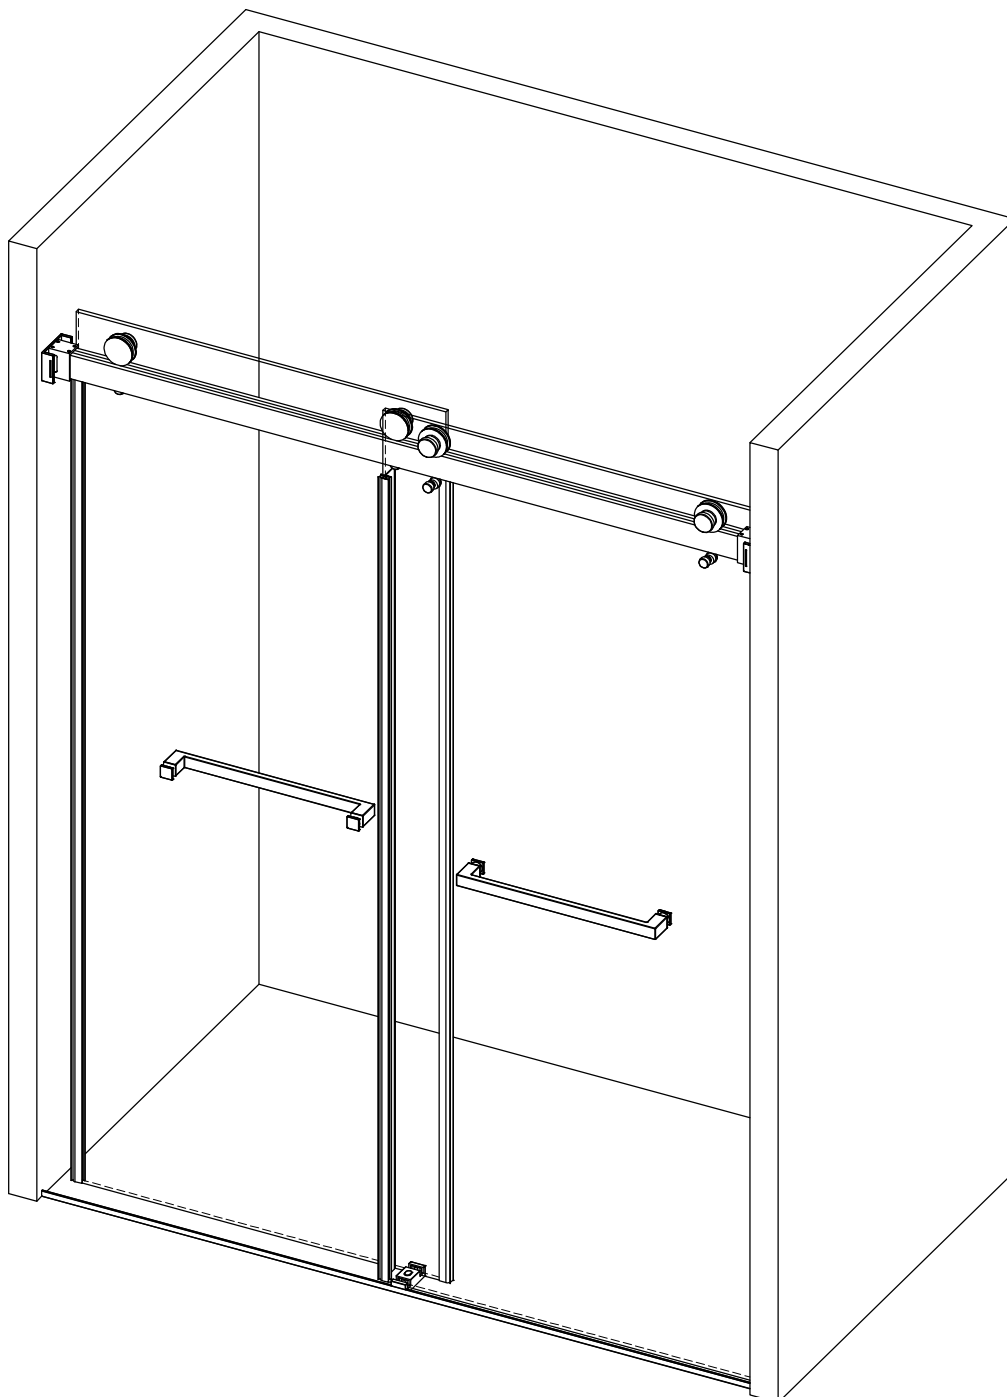

INSTRUCTIONMANUAL

2 PEOPLE REQUIRED

Please keep this manual and product code number for future reference and for ordering replacement parts if necessary.

GENERAL INSTRUCTIONS

- Read this manual carefully and completely before proceeding.
- It is recommended that you wear safety glasses at all times during the installation.

INSTALLATION OVER CERAMIC TILES

- If your shower door is to be installed over ceramic tiles, the tiles should lay completely under the wall jamb.
- Silicone should be used to seal the gap where the ceramic tiles meet the fixed panel.

Detailed Diagram of Shower Enclosure Components

NO.	Name	Picture	Qty	NO.	Name	Picture	Qty
1	Ø60 Roller		4	9	Sliding door		2
2	Guide Rail		1	10	Anti-splash threshold		1
3	Anti jumping knob		4	11	screw ST4x30		1
4	Wall bracket		2	12	6mm Wall plug		1
5	8mm Wall plug		4	13	Guide block		1
6	screw ST5x40		4	14	Anti Collision Block		4
7	Door seal		2	15	Door seal		2
8	Towel bar		2				