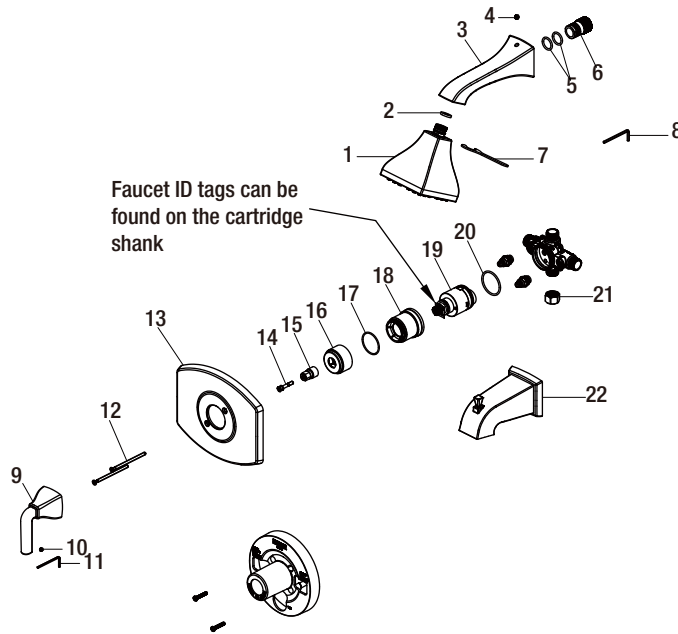

Replacement Parts List

12000 Series 1-Handle Tub and Shower Faucet

MODEL	SKU#	FINISH
873-6201	548-891	Polished Chrome
873-6204	548-892	Brushed Nickel PVD
873-6216	548-894	Oil Rubbed Bronze

Part	Description	Part Number
1	Shower head	RP38066*
2	Washer	RP64190
3	Shower arm	RP38065*
4	Set screw	RP50054
5	O-ring	RP60045
6	Connector	RP70252
7	Wrench	RP70253
8	3.2mm hex wrench	RP70332
9	Handle	RP13170*
10	Set screw	RP50002
11	2.5mm hex wrench	RP70221

Part	Description	Part Number
12	Escutcheon screw	RP50066*
13	Escutcheon	RP80213*
14	Screw	RP50020
15	Inverter	RP64043
16	Sleeve	RP80297*
17	O-ring	RP60091
18	Bonnet	RP70437
19	Cartridge	RP20006
20	O-ring	RP60101
21	Plug	RP70365
22	Spout	RP33046*