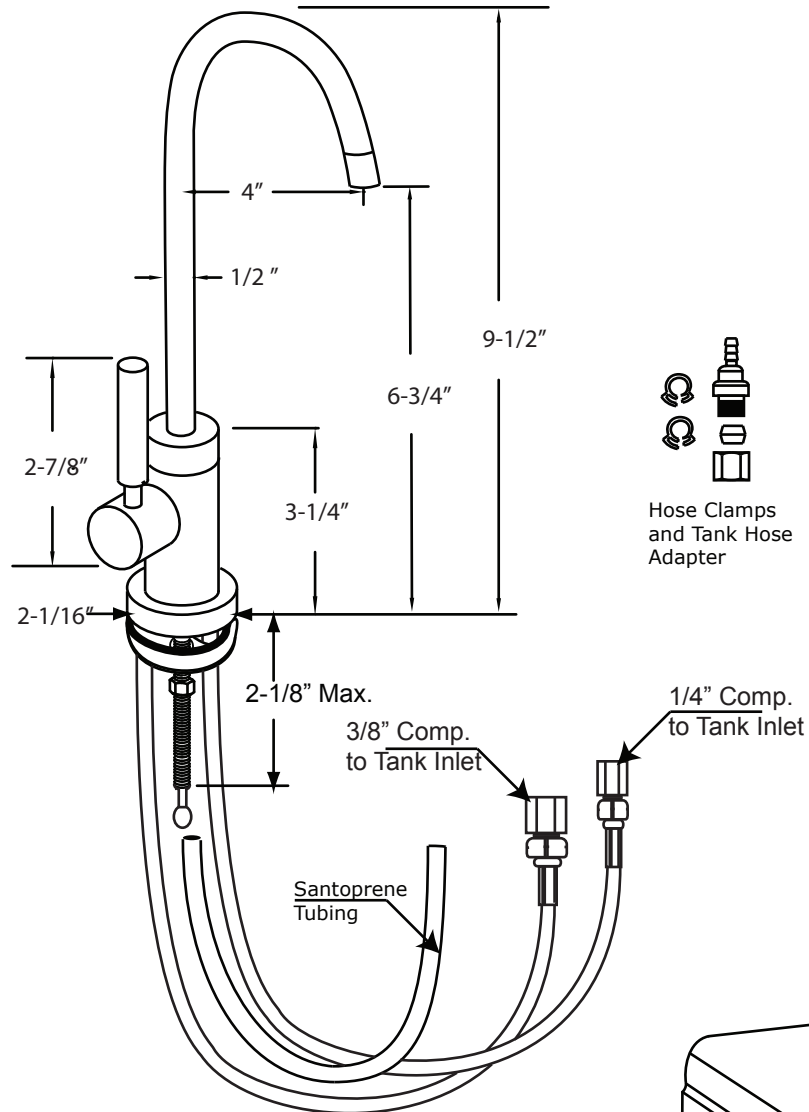

PART NO. D2041H

SPECIFICATION SHEET

Brass hot water faucet for instant hot water - can not be converted to regular faucet

MUST BE USED WITH HOT WATER TANK