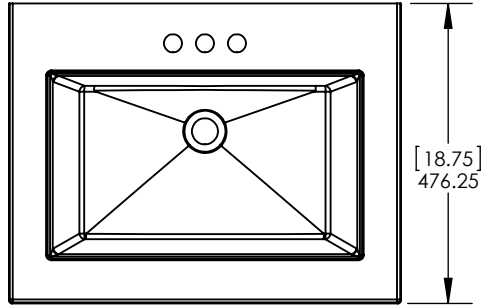

ITEM ID	DESCRIPTION
EV24P2-DB	Everdean 24in Vanity w/White VTop

REV	ECO#	DESCRIPTION	REV'D BY DATE	CHK'D BY DATE	APRV'D BY DATE
0		RELEASE	AGS 06/23/20	KN 06/23/20	EC 06/23/20

Top View / Vista Superior

Isometric View / Vista Isometrica

Front view / Vista Frontal

Side View / Vista Lateral

Back View / Vista Trasera

PROPRIETARY AND CONFIDENTIAL THE INFORMATION CONTAINED IN THIS DRAWING IS THE SOLE PROPERTY OF WOODCRAFTERS HOME PRODUCTS L.L.C. ANY REPRODUCTION IN PART OR AS A WHOLE, WITHOUT THE WRITTEN PERMISSION OF WOODCRAFTERS HOME PRODUCTS L.L.C. IS PROHIBITED.	Tolerancia no epsecificada		Drawn By / Dibujado por:	Adolfo Gallegos	06/23/20	Cabinet Name/Nombre de Gabinete: Everdean 24in Vanity w/ White VTop	FG ID:
	Lineal ±0.5mm	Angular ±0.5°	Checked By / Revisado Por:	Karina Navarro	06/23/20		
			Approved By / Revisado Por:	Eduardo Cisneros	06/23/20	# of Drawing / de Dibujo:	PAGE 1 OF 1 REV: 0