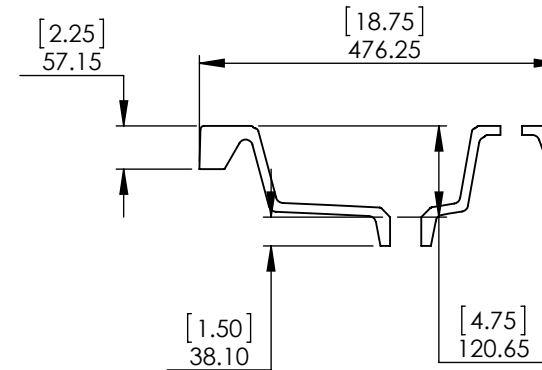

Tolerancia no especificada

Lineal
±0.5mm

Angular
±0.5°

Drawn By / Dibujado por:	Adolfo Gallegos	06/23/20
Checked By / Revisado Por:	Karina Navarro	06/23/20
Approved By / Revisado Por:	Eduardo Cisneros	06/23/20

Rev #	Approved by	Change
0	R. Rubio	Released

NOTE: MAX. WARPAGE
TOLERANCE 1/8"

PROPRIETARY AND CONFIDENTIAL		UNLESS OTHERWISE SPECIFIED		NAME		DATE	
THE INFORMATION CONTAINED IN THIS DRAWING IS THE SOLE PROPERTY OF WOODCRAFTERS. ANY REPRODUCTION IN PART OR AS A WHOLE WITHOUT THE WRITTEN PERMISSION OF WOODCRAFTERS IS PROHIBITED.		DIMENSIONS ARE IN MM. AND (INCHES)		DRAWN	R. Rubio	11/01/16	
		TOLERANCES ARE +0.125 [3.175] -0.125 [-3.175]		CHECKED	R. Rubio	11/01/16	
		SCALE:1:10		ENG APPR.	R. Rubio	11/01/16	
				MFG APPR.	C. Leal	11/01/16	
				SIZE	DWG. NO.		SHEET 1 OF 1
				A	Vtop Oslo 24.5x18.75 4in		REV: 0