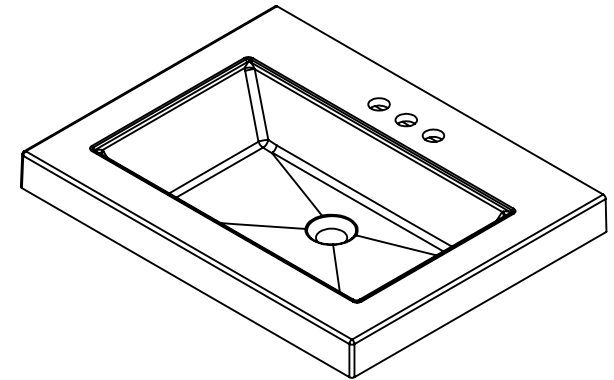

Cabinet Name/Nombre de Gabinete:
Everdean 24in Vanity w/
White VTop

FG ID:

of Drawing/ de Dibujo:

PAGE 1 OF 1

REV: 0

ID	Description	Technology	Status
595479	Vtop Oslo 24.5x18.75 White 4in	Solid White	Approved for production

Rev #	Approved by	Change
0	R. Rubio	Released

NOTE: MAX. WARPAGE
TOLERANCE 1/8"

PROPRIETARY AND CONFIDENTIAL		UNLESS OTHERWISE SPECIFIED		NAME		DATE	
THE INFORMATION CONTAINED IN THIS DRAWING IS THE SOLE PROPERTY OF WOODCRAFTERS. ANY REPRODUCTION IN PART OR AS A WHOLE WITHOUT THE WRITTEN PERMISSION OF WOODCRAFTERS IS PROHIBITED.		DIMENSIONS ARE IN MM. AND (INCHES)		DRAWN	R. Rubio	11/01/16	
		TOLERANCES ARE +0.125 [3.175] -0.125 [-3.175]		CHECKED	R. Rubio	11/01/16	
		SCALE:1:10		ENG APPR.	R. Rubio	11/01/16	
				MFG APPR.	C. Leal	11/01/16	
				SIZE	DWG. NO.		SHEET 1 OF 1
				A	Vtop Oslo 24.5x18.75 4in		REV: 0