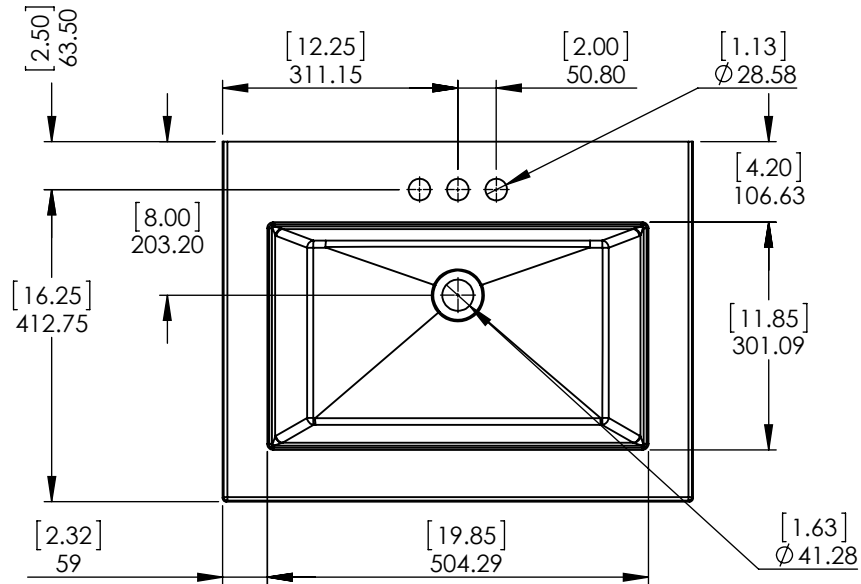

Tolerancia no especificada

Lineal
±0.5mm

Angular
±0.5°

Drawn By / Dibujado por:	Adolfo Gallegos	06/23/20
Checked By / Revisado Por:	Karina Navarro	06/23/20
Approved By / Revisado Por:	Eduardo Cisneros	06/23/20

Cabinet Name/Nombre de Gabinete:
Everdean 24in Vanity w/
White VTop

FG ID:

of Drawing/ de Dibujo:

PAGE 1 OF 1

REV: 0

ID	Description	Technology	Status
595479	Vtop Oslo 24.5x18.75 White 4in	Solid White	Approved for production

Rev #	Approved by	Change
0	R. Rubio	Released

NOTE: MAX. WARPAGE
TOLERANCE 1/8"

PROPRIETARY AND CONFIDENTIAL		UNLESS OTHERWISE SPECIFIED		NAME		DATE	
THE INFORMATION CONTAINED IN THIS DRAWING IS THE SOLE PROPERTY OF WOODCRAFTERS. ANY REPRODUCTION IN PART OR AS A WHOLE WITHOUT THE WRITTEN PERMISSION OF WOODCRAFTERS IS PROHIBITED.		DIMENSIONS ARE IN MM. AND (INCHES)		DRAWN	R. Rubio	11/01/16	
		TOLERANCES ARE +0.125 [3.175] -0.125 [-3.175]		CHECKED	R. Rubio	11/01/16	
		SCALE:1:10		ENG APPR.	R. Rubio	11/01/16	
				MFG APPR.	C. Leal	11/01/16	
				SIZE	DWG. NO.		SHEET 1 OF 1
				A	Vtop Oslo 24.5x18.75 4in		REV: 0