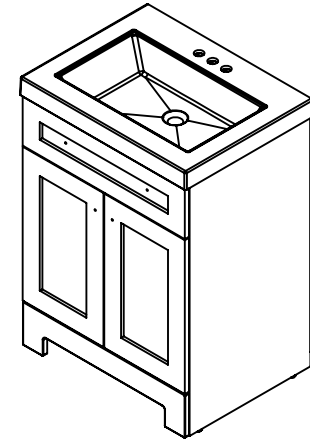

ITEM ID	DESCRIPTION
EV24P2-DB	Everdean 24in Vanity w/White VTop

REV	ECO#	DESCRIPTION	REV'D BY DATE	CHK'D BY DATE	APRV'D BY DATE
0		RELEASE	AGS 06/23/20	KN 06/23/20	EC 06/23/20

Top View / Vista Superior

Isometric View / Vista Isometrica

Front view / Vista Frontal

Side View / Vista Lateral

Back View / Vista Trasera

PROPRIETARY AND CONFIDENTIAL THE INFORMATION CONTAINED IN THIS DRAWING IS THE SOLE PROPERTY OF WOODCRAFTERS HOME PRODUCTS L.L.C. ANY REPRODUCTION IN PART OR AS A WHOLE, WITHOUT THE WRITTEN PERMISSION OF WOODCRAFTERS HOME PRODUCTS L.L.C. IS PROHIBITED.	Tolerancia no epsecificada		Drawn By / Dibujado por:	Adolfo Gallegos	06/23/20	Cabinet Name/Nombre de Gabinete: Everdean 24in Vanity w/ White VTop	FG ID:
	Lineal ±0.5mm	Angular ±0.5°	Checked By / Revisado Por:	Karina Navarro	06/23/20		
			Approved By / Revisado Por:	Eduardo Cisneros	06/23/20	# of Drawing / de Dibujo:	PAGE 1 OF 1 REV: 0