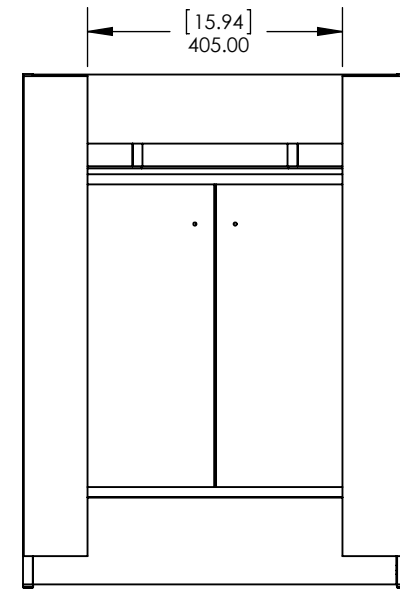

Back View / Vista Trasera

PROPRIETARY AND CONFIDENTIAL
THE INFORMATION CONTAINED IN THIS DRAWING IS THE SOLE PROPERTY OF WOODCRAFTERS HOME PRODUCTS L.L.C. ANY REPRODUCTION IN PART OR AS A WHOLE, WITHOUT THE WRITTEN PERMISSION OF WOODCRAFTERS HOME PRODUCTS L.L.C. IS PROHIBITED.

Tolerancia no especificada

Lineal
±0.5mm

Angular
±0.5°

Drawn By / Dibujado por:	Adolfo Gallegos	06/23/20
Checked By / Revisado Por:	Karina Navarro	06/23/20
Approved By / Revisado Por:	Eduardo Cisneros	06/23/20

Cabinet Name/Nombre de Gabinete:
Everdean 24in Vanity w/
White VTop

FG ID:

# of Drawing/ de Dibujo:

PAGE 1 OF 1

REV: 0