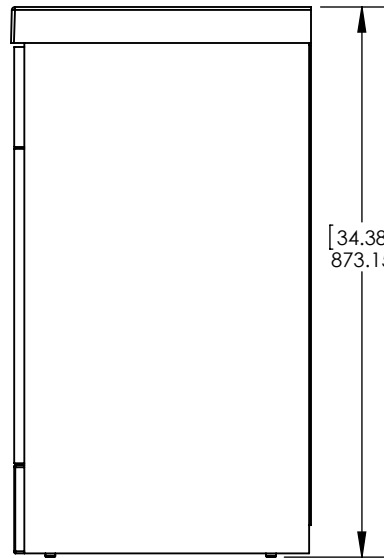

ITEM ID	DESCRIPTION
EV24P2-DB	Everdean 24in Vanity w/White VTop

REV	ECO#	DESCRIPTION	REV'D BY DATE	CHK'D BY DATE	APRV'D BY DATE
0		RELEASE	AGS 06/23/20	KN 06/23/20	EC 06/23/20

Top View / Vista Superior

Isometric View / Vista Isometrica

Front view / Vista Frontal

Side View / Vista Lateral

Back View / Vista Trasera

PROPRIETARY AND CONFIDENTIAL THE INFORMATION CONTAINED IN THIS DRAWING IS THE SOLE PROPERTY OF WOODCRAFTERS HOME PRODUCTS L.L.C. ANY REPRODUCTION IN PART OR AS A WHOLE, WITHOUT THE WRITTEN PERMISSION OF WOODCRAFTERS HOME PRODUCTS L.L.C. IS PROHIBITED.	Tolerancia no epsecificada		Drawn By / Dibujado por:	Adolfo Gallegos	06/23/20	Cabinet Name/Nombre de Gabinete: Everdean 24in Vanity w/ White VTop	FG ID:
	Lineal ±0.5mm	Angular ±0.5°	Checked By / Revisado Por:	Karina Navarro	06/23/20		
			Approved By / Revisado Por:	Eduardo Cisneros	06/23/20	# of Drawing / de Dibujo:	PAGE 1 OF 1 REV: 0

Rev #	Approved by	Change
0	R. Rubio	Released

NOTE: MAX. WARPAGE
TOLERANCE 1/8"

PROPRIETARY AND CONFIDENTIAL		UNLESS OTHERWISE SPECIFIED		NAME		DATE	
THE INFORMATION CONTAINED IN THIS DRAWING IS THE SOLE PROPERTY OF WOODCRAFTERS. ANY REPRODUCTION IN PART OR AS A WHOLE WITHOUT THE WRITTEN PERMISSION OF WOODCRAFTERS IS PROHIBITED.		DIMENSIONS ARE IN MM. AND (INCHES)		DRAWN	R. Rubio	11/01/16	
		TOLERANCES ARE +0.125 [3.175] -0.125 [-3.175]		CHECKED	R. Rubio	11/01/16	
		SCALE:1:10		ENG APPR.	R. Rubio	11/01/16	
				MFG APPR.	C. Leal	11/01/16	
				SIZE	DWG. NO.		SHEET 1 OF 1
				A	Vtop Oslo 24.5x18.75 4in		REV: 0