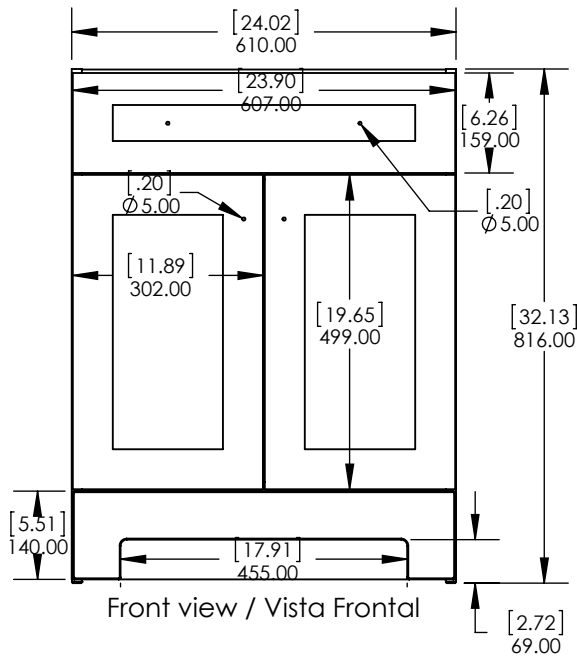

ITEM ID	DESCRIPTION
EV24P2-DB	Everdean 24in Vanity w/White VTop

REV	ECO#	DESCRIPTION	REV'D BY DATE	CHK'D BY DATE	APRV'D BY DATE
0		RELEASE	AGS 06/23/20	KN 06/23/20	EC 06/23/20

Top View / Vista Superior

Isometric View / Vista Isometrica

Tolerancia no especificada

Lineal
±0.5mm

Angular
±0.5°

Drawn By / Dibujado por:	Adolfo Gallegos	06/23/20
Checked By / Revisado Por:	Karina Navarro	06/23/20
Approved By / Revisado Por:	Eduardo Cisneros	06/23/20

Rev #	Approved by	Change
0	R. Rubio	Released

NOTE: MAX. WARPAGE
TOLERANCE 1/8"

PROPRIETARY AND CONFIDENTIAL		UNLESS OTHERWISE SPECIFIED		NAME		DATE	
THE INFORMATION CONTAINED IN THIS DRAWING IS THE SOLE PROPERTY OF WOODCRAFTERS. ANY REPRODUCTION IN PART OR AS A WHOLE WITHOUT THE WRITTEN PERMISSION OF WOODCRAFTERS IS PROHIBITED.		DIMENSIONS ARE IN MM. AND (INCHES)		DRAWN	R. Rubio	11/01/16	
		TOLERANCES ARE +0.125 [3.175] -0.125 [-3.175]		CHECKED	R. Rubio	11/01/16	
		SCALE:1:10		ENG APPR.	R. Rubio	11/01/16	
				MFG APPR.	C. Leal	11/01/16	
				SIZE	DWG. NO.		SHEET 1 OF 1
				A	Vtop Oslo 24.5x18.75 4in		REV: 0