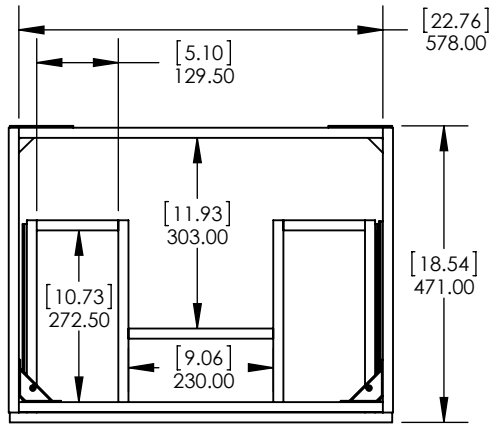

ITEM ID	DESCRIPTION
EV24P2-DB	Everdean 24in Vanity w/White VTop

REV	ECO#	DESCRIPTION	REV'D BY DATE	CHK'D BY DATE	APRV'D BY DATE
0		RELEASE	AGS 06/23/20	KN 06/23/20	EC 06/23/20

Top View / Vista Superior

Isometric View / Vista Isometrica

Front view / Vista Frontal

Side View / Vista Lateral

Back View / Vista Trasera

PROPRIETARY AND CONFIDENTIAL THE INFORMATION CONTAINED IN THIS DRAWING IS THE SOLE PROPERTY OF WOODCRAFTERS HOME PRODUCTS L.L.C. ANY REPRODUCTION IN PART OR AS A WHOLE, WITHOUT THE WRITTEN PERMISSION OF WOODCRAFTERS HOME PRODUCTS L.L.C. IS PROHIBITED.	Tolerancia no epsecificada		Drawn By / Dibujado por:	Adolfo Gallegos	06/23/20	Cabinet Name/Nombre de Gabinete: Everdean 24in Vanity w/ White VTop	FG ID:
	Lineal ±0.5mm	Angular ±0.5°	Checked By / Revisado Por:	Karina Navarro	06/23/20		
			Approved By / Revisado Por:	Eduardo Cisneros	06/23/20	# of Drawing / de Dibujo:	PAGE 1 OF 1 REV: 0

Rev #	Approved by	Change
0	R. Rubio	Released

NOTE: MAX. WARPAGE
TOLERANCE 1/8"

PROPRIETARY AND CONFIDENTIAL		UNLESS OTHERWISE SPECIFIED		NAME		DATE	
THE INFORMATION CONTAINED IN THIS DRAWING IS THE SOLE PROPERTY OF WOODCRAFTERS. ANY REPRODUCTION IN PART OR AS A WHOLE WITHOUT THE WRITTEN PERMISSION OF WOODCRAFTERS IS PROHIBITED.		DIMENSIONS ARE IN MM. AND (INCHES)		DRAWN	R. Rubio	11/01/16	
		TOLERANCES ARE +0.125 [3.175] -0.125 [-3.175]		CHECKED	R. Rubio	11/01/16	
		SCALE:1:10		ENG APPR.	R. Rubio	11/01/16	
				MFG APPR.	C. Leal	11/01/16	
				SIZE	DWG. NO.		SHEET 1 OF 1
				A	Vtop Oslo 24.5x18.75 4in		REV: 0