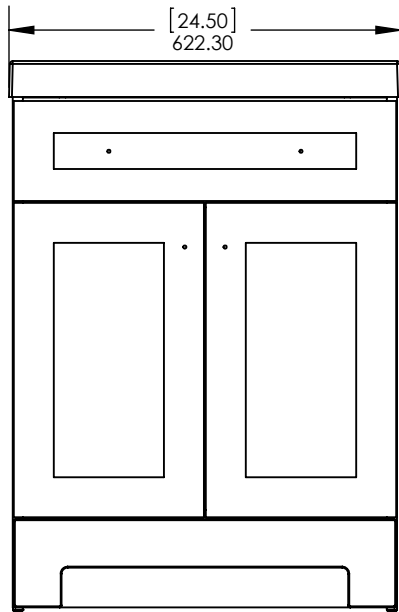

ITEM ID	DESCRIPTION
EV24P2-DB	Everdean 24in Vanity w/White VTop

REV	ECO#	DESCRIPTION	REV'D BY DATE	CHK'D BY DATE	APRV'D BY DATE
0		RELEASE	AGS 06/23/20	KN 06/23/20	EC 06/23/20

Top View / Vista Superior

Isometric View / Vista Isometrica

Front view / Vista Frontal

Side View / Vista Lateral

Back View / Vista Trasera

PROPRIETARY AND CONFIDENTIAL THE INFORMATION CONTAINED IN THIS DRAWING IS THE SOLE PROPERTY OF WOODCRAFTERS HOME PRODUCTS L.L.C. ANY REPRODUCTION IN PART OR AS A WHOLE, WITHOUT THE WRITTEN PERMISSION OF WOODCRAFTERS HOME PRODUCTS L.L.C. IS PROHIBITED.	Tolerancia no epsecificada		Drawn By / Dibujado por:	Adolfo Gallegos	06/23/20	Cabinet Name/Nombre de Gabinete: Everdean 24in Vanity w/ White VTop	FG ID:
	Lineal ±0.5mm	Angular ±0.5°	Checked By / Revisado Por:	Karina Navarro	06/23/20		
			Approved By / Revisado Por:	Eduardo Cisneros	06/23/20	# of Drawing / de Dibujo:	PAGE 1 OF 1 REV: 0

Rev #	Approved by	Change
0	R. Rubio	Released

NOTE: MAX. WARPAGE
TOLERANCE 1/8"

PROPRIETARY AND CONFIDENTIAL		UNLESS OTHERWISE SPECIFIED		NAME		DATE	
THE INFORMATION CONTAINED IN THIS DRAWING IS THE SOLE PROPERTY OF WOODCRAFTERS. ANY REPRODUCTION IN PART OR AS A WHOLE WITHOUT THE WRITTEN PERMISSION OF WOODCRAFTERS IS PROHIBITED.		DIMENSIONS ARE IN MM. AND (INCHES)		DRAWN	R. Rubio	11/01/16	
		TOLERANCES ARE +0.125 [3.175] -0.125 [-3.175]		CHECKED	R. Rubio	11/01/16	
		SCALE:1:10		ENG APPR.	R. Rubio	11/01/16	
				MFG APPR.	C. Leal	11/01/16	
				SIZE	DWG. NO.		SHEET 1 OF 1
				A	Vtop Oslo 24.5x18.75 4in		REV: 0