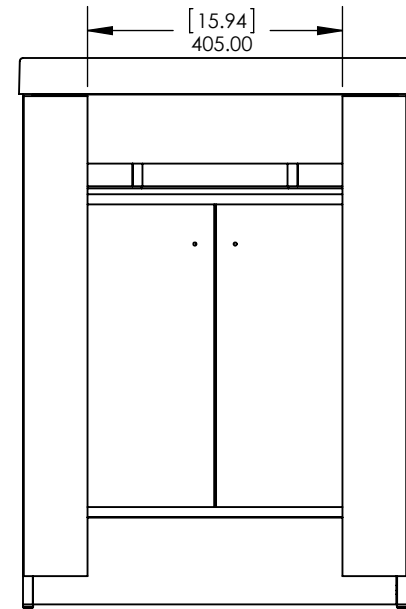

ITEM ID	DESCRIPTION
EV24P2-DB	Everdean 24in Vanity w/White VTop

REV	ECO#	DESCRIPTION	REV'D BY DATE	CHK'D BY DATE	APRV'D BY DATE
0		RELEASE	AGS 06/23/20	KN 06/23/20	EC 06/23/20

Top View / Vista Superior

Isometric View / Vista Isometrica

Front view / Vista Frontal

Side View / Vista Lateral

Back View / Vista Trasera

PROPRIETARY AND CONFIDENTIAL THE INFORMATION CONTAINED IN THIS DRAWING IS THE SOLE PROPERTY OF WOODCRAFTERS HOME PRODUCTS L.L.C. ANY REPRODUCTION IN PART OR AS A WHOLE, WITHOUT THE WRITTEN PERMISSION OF WOODCRAFTERS HOME PRODUCTS L.L.C. IS PROHIBITED.	Tolerancia no epsecificada		Drawn By / Dibujado por:	Adolfo Gallegos	06/23/20	Cabinet Name/Nombre de Gabinete: Everdean 24in Vanity w/ White VTop	FG ID:
	Lineal ±0.5mm	Angular ±0.5°	Checked By / Revisado Por:	Karina Navarro	06/23/20		
			Approved By / Revisado Por:	Eduardo Cisneros	06/23/20	# of Drawing / de Dibujo:	PAGE 1 OF 1 REV: 0

Rev #	Approved by	Change
0	R. Rubio	Released

NOTE: MAX. WARPAGE
TOLERANCE 1/8"

PROPRIETARY AND CONFIDENTIAL		UNLESS OTHERWISE SPECIFIED		NAME		DATE	
THE INFORMATION CONTAINED IN THIS DRAWING IS THE SOLE PROPERTY OF WOODCRAFTERS. ANY REPRODUCTION IN PART OR AS A WHOLE WITHOUT THE WRITTEN PERMISSION OF WOODCRAFTERS IS PROHIBITED.		DIMENSIONS ARE IN MM. AND (INCHES)		DRAWN	R. Rubio	11/01/16	
		TOLERANCES ARE +0.125 [3.175] -0.125 [-3.175]		CHECKED	R. Rubio	11/01/16	
		SCALE:1:10		ENG APPR.	R. Rubio	11/01/16	
				MFG APPR.	C. Leal	11/01/16	
				SIZE	DWG. NO.		SHEET 1 OF 1
				A	Vtop Oslo 24.5x18.75 4in		REV: 0