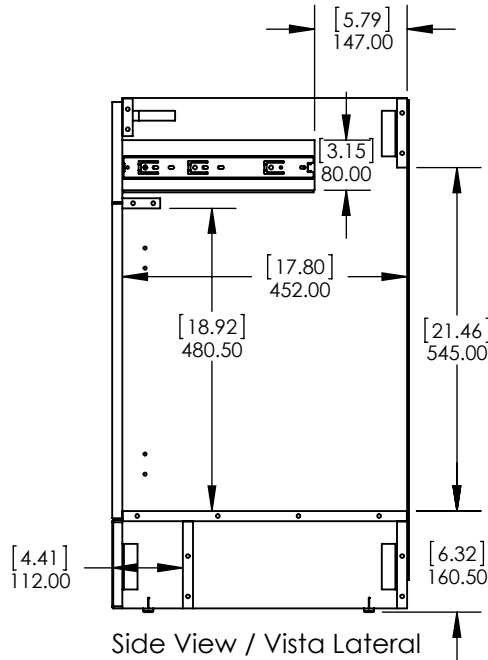

Side View / Vista Lateral