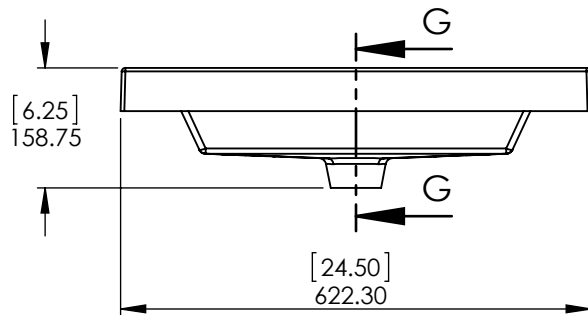

Tolerancia no especificada

Lineal
±0.5mm

Angular
±0.5°

Drawn By / Dibujado por:	Adolfo Gallegos	06/23/20
Checked By / Revisado Por:	Karina Navarro	06/23/20
Approved By / Revisado Por:	Eduardo Cisneros	06/23/20

Cabinet Name/Nombre de Gabinete:
Everdean 24in Vanity w/
White VTop

FG ID:

of Drawing/ de Dibujo:

PAGE 1 OF 1

REV: 0

ID	Description	Technology	Status
595479	Vtop Oslo 24.5x18.75 White 4in	Solid White	Approved for production

Rev #	Approved by	Change
0	R. Rubio	Released

NOTE: MAX. WARPAGE
TOLERANCE 1/8"

PROPRIETARY AND CONFIDENTIAL		UNLESS OTHERWISE SPECIFIED		NAME		DATE	
THE INFORMATION CONTAINED IN THIS DRAWING IS THE SOLE PROPERTY OF WOODCRAFTERS. ANY REPRODUCTION IN PART OR AS A WHOLE WITHOUT THE WRITTEN PERMISSION OF WOODCRAFTERS IS PROHIBITED.		DIMENSIONS ARE IN MM. AND (INCHES)		DRAWN	R. Rubio	11/01/16	
		TOLERANCES ARE +0.125 [3.175] -0.125 [-3.175]		CHECKED	R. Rubio	11/01/16	
		SCALE:1:10		ENG APPR.	R. Rubio	11/01/16	
				MFG APPR.	C. Leal	11/01/16	
				SIZE	DWG. NO.		SHEET 1 OF 1
				A	Vtop Oslo 24.5x18.75 4in		REV: 0