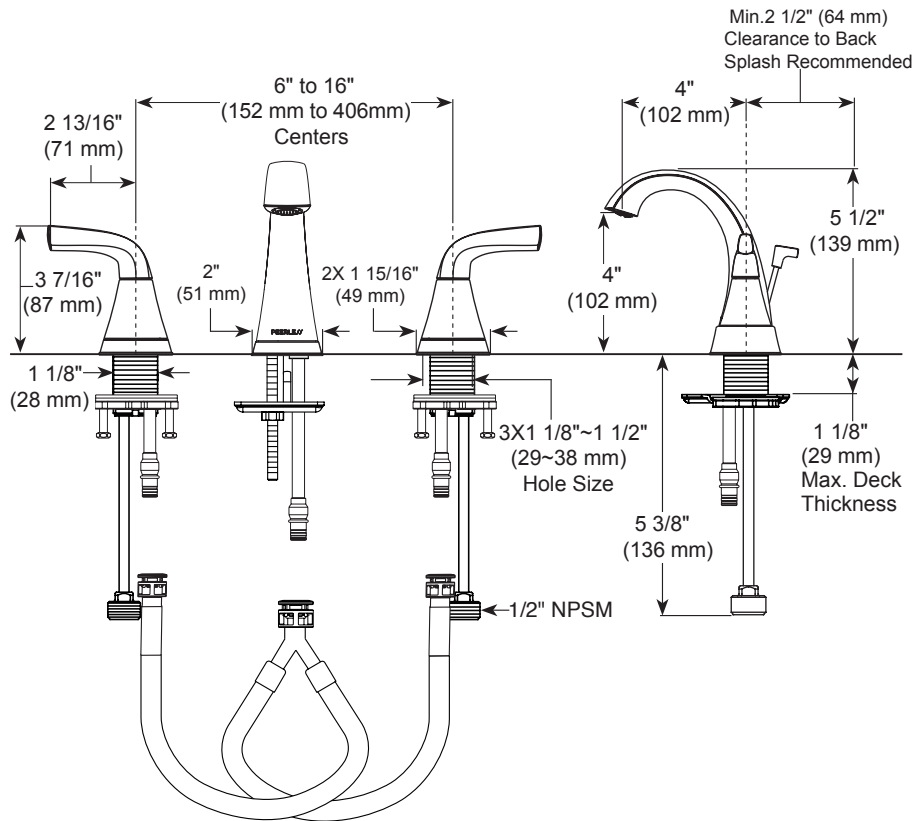

## BATHROOM FAUCET:

- Parkwood™ Collection
- Two Handle Widespread, Deck Mount
- 3 Hole Sink Applications
- 6" To 16" Widespread

## STANDARD SPECIFICATIONS:

- Maximum 1.0 gpm @ 60 psi, 3.8 L/min @ 414 kPa.
- Widespread - 6" (152mm) to 16" (406mm) centers.
- 1/4 turn handle stops
- 1/2"-14 NPSM adapters
- Ceramic cartridge
- Model have drain with pop-up type fitting with plated flange and stopper.

## COMPLIES WITH:

- ASME A112.18.1 / CSA B125.1
- ASME A112.18.2 / CSA B125.2
- ♿ Indicates compliance to ICC / ANSI A117.1
- EPA WaterSense®

RP38959▲  
50/50 Pop-Up

▲ Designate proper finish suffix  
PSP-L-P3535LF Rev. A