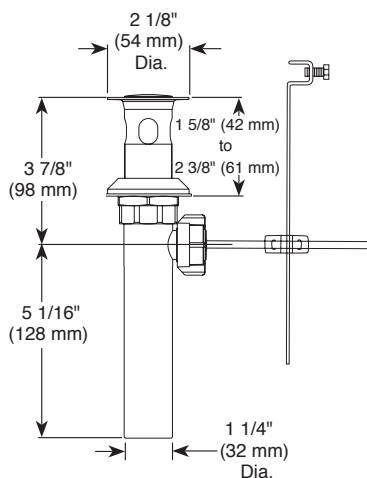

## BATHROOM FAUCET:

- Parkwood™ Collection
- Two Handle Widespread, Deck Mount
- 3 Hole Sink Applications
- 6" To 16" Widespread

## STANDARD SPECIFICATIONS:

- Maximum 1.0 gpm @ 60 psi, 3.8 L/min @ 414 kPa.
- Widespread - 6" (152mm) to 16" (406mm) centers.
- 1/4 turn handle stops
- 1/2"-14 NPSM adapters
- Ceramic cartridge
- Model have drain with pop-up type fitting with plated flange and stopper.

## COMPLIES WITH:

- ASME A112.18.1 / CSA B125.1
- ASME A112.18.2 / CSA B125.2
- ♿ Indicates compliance to ICC / ANSI A117.1
- EPA WaterSense®

RP38959▲  
50/50 Pop-Up

▲ Designate proper finish suffix  
PSP-L-P3535LF Rev. A