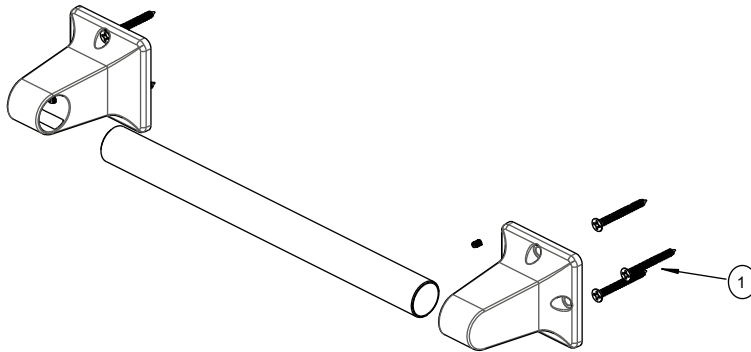

Replacement Parts List

9 in.x7/8 in.Exposed Screw Assist Bar

MODEL	SKU#	FINISH
20135-140616-09	246504	White

Part	Description	Part Number
1	Wood Screw	RP3041

*Specify Finish

Many replacement cartridges, aerators, and drain assemblies can be purchased at your local The Home Depot store or online at HOMEDEPOT.COM