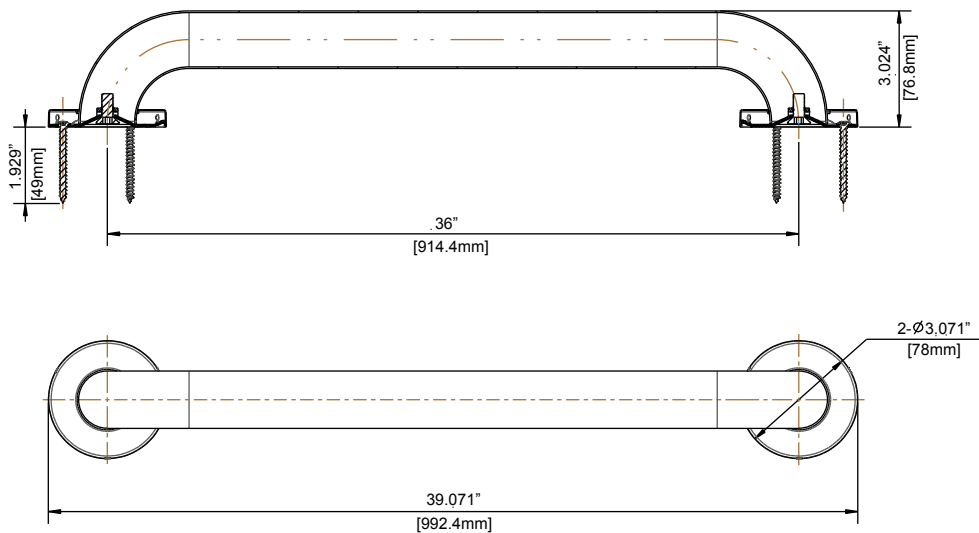

36 in.x1-1/2 in.Concealed Screw Grab Bar

MODEL	SKU #	FINISH
20135-0427D-36	304136388	Bronze
20135-040616-36	206767713	White

FEATURES

- 39.07"L x 3.07"W x 3.02"H
- WingIts compatible flange for stud-less installation (not included, model # TB-WINGIT-RES)
- Supports up to 500 lbs. with studs
- Concealed screw mount with brushed stainless steel finish
- Mounting hardware included
- ADA Compliant
- Limited Lifetime Warranty

INSTALLATION DIMENSIONS

Glacier Bay reserves the right to make changes in specifications and materials and to change and discontinue models, both without notice or obligation. Dimensions are for reference only.