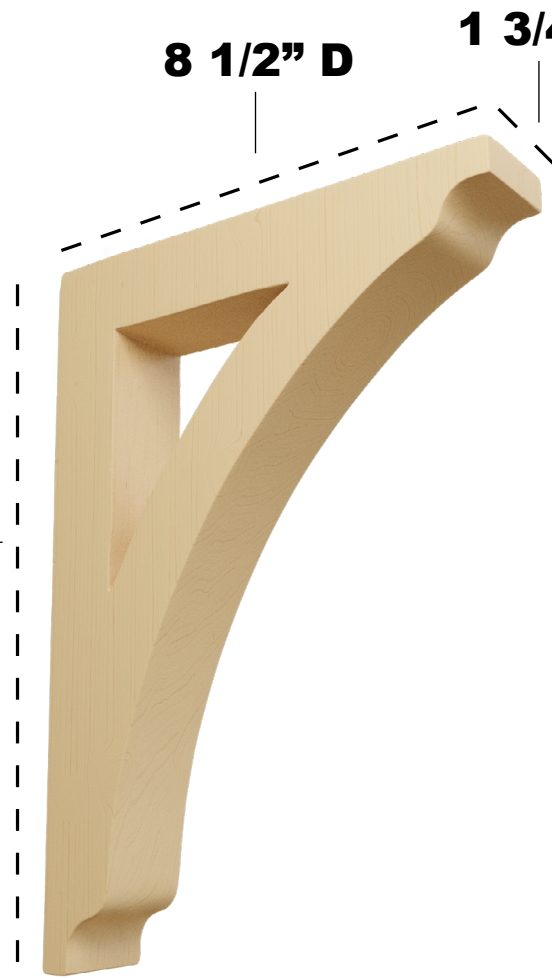

1 3/4" W X 8 1/2" D X 12" H THORTON BRACKET

ITEM NO.: BKTW01X08X12TH

FRONT VIEW

PROFILE VIEW

12" H

8 1/2" D

1 3/4" W

**AVAILABLE
WOOD
SPECIES:**