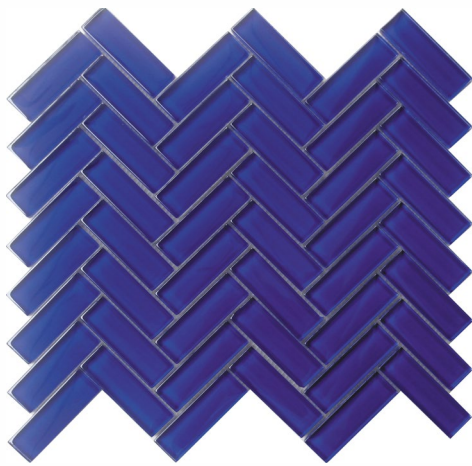

COBALT BLUE 1x3 HERRINGBONE GLOSS

Product Code **APLHB88012A**

Material Glass

Surface Glossy

Sheet Size 11x12.6"

Thickness 5/16"

Sheet Coverage Area 0.963

Chip Size 1x3"