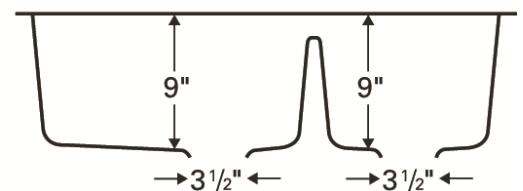

Features and Specifications:

- Large/small bowl kitchen sink.
- Made of 80% quartz and the finest acrylic resins.
- Designed for undermount installation in all solid surface, granite and quartz countertops.
- Outside dimensions: 32-1/2" x 19-1/2" x 9".
- Inside bowl dimensions:
 Left bowl - 17-1/2" x 15-3/4" x 9"
 Right bowl - 11-3/8" x 15-3/4" x 9"
- Rear positioned wastes.
- Waste opening: 3-1/2".
- Sink bowl surface has a matte finish.
- Supplied with mounting clips and cutout template.
- Sinks colors available: Black, Bisque, White, Concrete, Brown, Grey
- Accessories included: 1 x GR-6007 & 1 x GR-6008 Bottom Grids, 2 x Stainless Steel Basket Strainers and 1 x Luster Pro Oil
- cUPC Certified
- Basket strainers in matching colors available as optional accessories.

TOP ELEVATION

FRONT ELEVATION

ALL DIMENSIONS ACCURATE TO 1/4"