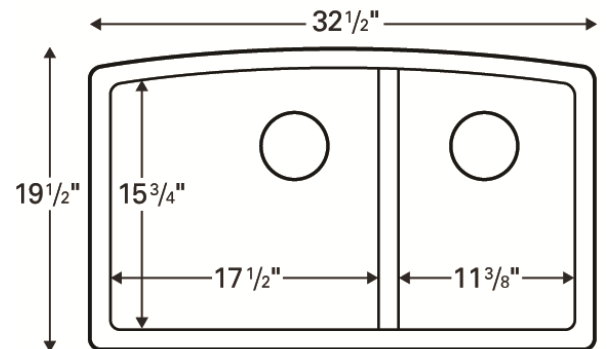

Features and Specifications:

- Large/small bowl kitchen sink.
- Made of 80% quartz and the finest acrylic resins.
- Designed for undermount installation in all solid surface, granite and quartz countertops.
- Outside dimensions: 32-1/2" x 19-1/2" x 9".
- Inside bowl dimensions:
 Left bowl - 17-1/2" x 15-3/4" x 9"
 Right bowl - 11-3/8" x 15-3/4" x 9"
- Rear positioned wastes.
- Waste opening: 3-1/2".
- Sink bowl surface has a matte finish.
- Supplied with mounting clips and cutout template.
- Sinks colors available: Black, Bisque, White, Concrete, Brown, Grey
- Accessories included: 1 x GR-6007 & 1 x GR-6008 Bottom Grids, 2 x Stainless Steel Basket Strainers and 1 x Luster Pro Oil
- cUPC Certified
- Basket strainers in matching colors available as optional accessories.

TOP ELEVATION

FRONT ELEVATION

ALL DIMENSIONS ACCURATE TO 1/4"