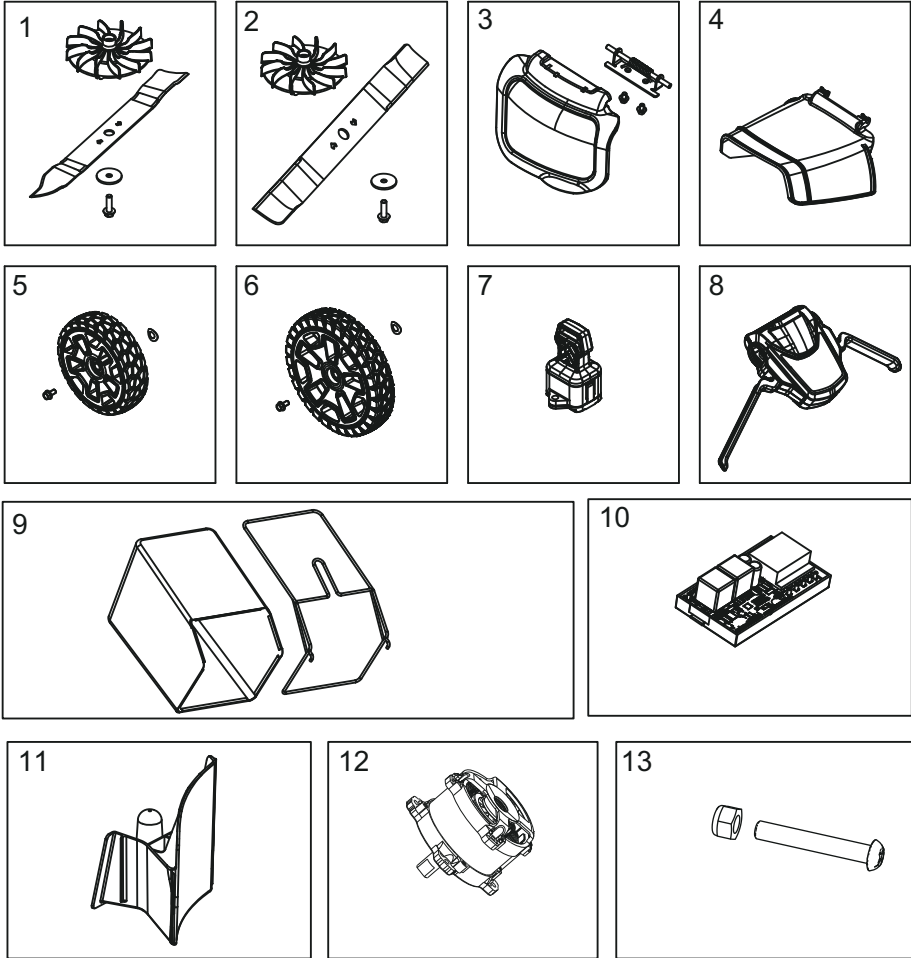

## 12 EXPLODED VIEW

No.	Part No.	Qty.	Description
1	R0200742-00	1	Blade assembly kit
2	R0201875-00	1	High lift blade
3	RB311081179A	1	Side discharge cover kit
4	R0200226-00	1	Side discharge chute
5	RB341281179A	1	8" front wheel assembly
6	RB341271179A	1	10" rear wheel assembly
7	RB341472376	1	Safety key
8	R0201873-00	1	Upper control assembly