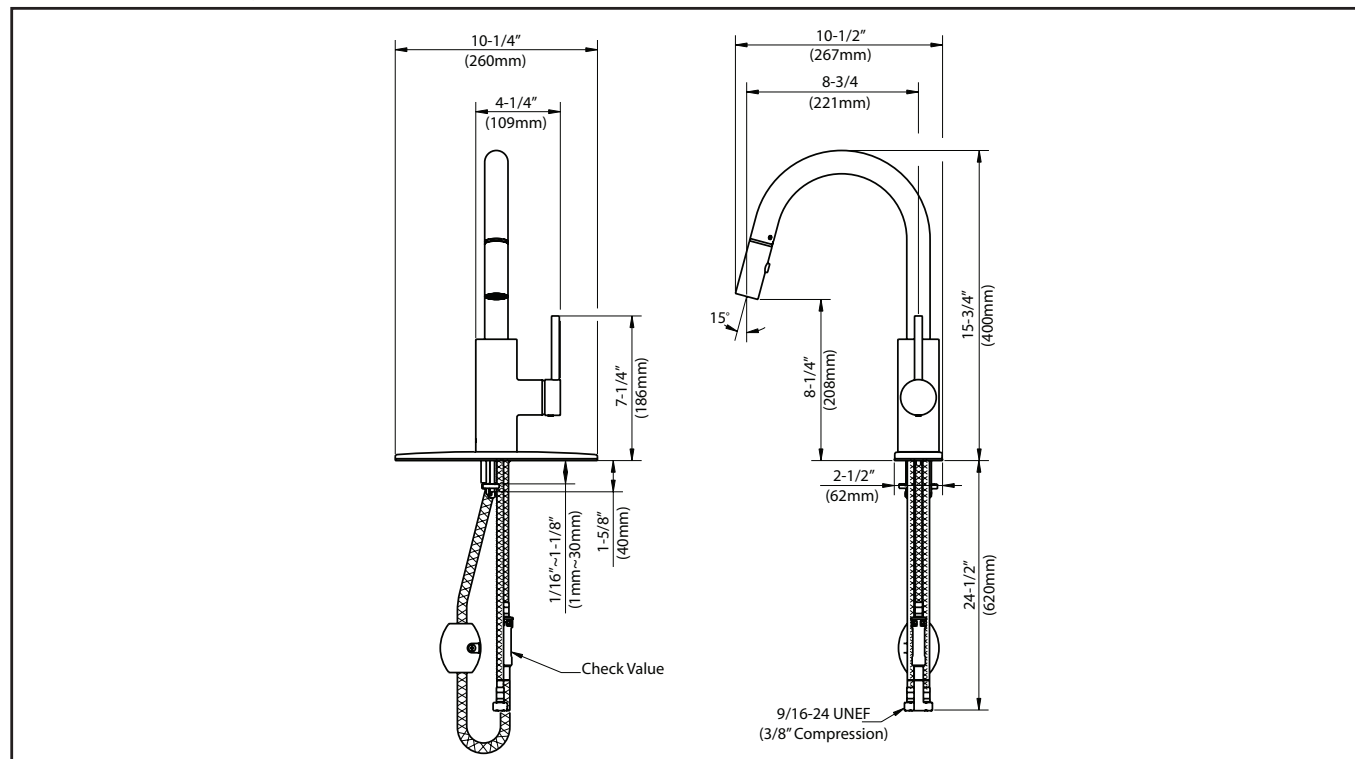

Oletto™ / KPF-2620

Single Lever Pull Down Kitchen Faucet

Chrome / Stainless Steel Finishes

Kräus®

SPECIFICATION SHEET

Material

Body: Brass
Handle: Zinc
Sprayer: Plastic
Waterway: Brass

Spout

Swivel: 360
Design: Full Body
Pull Down

Sprayhead

Flow Rate: 1.75 gpm (6.6L/min) @ 60 psi
Aerator: Neoperl/1.75GPM
Name: Cache Perlator Honeycomb
Function: Spray & Stream
Nozzles: Easy Clean Rubber Nozzles
Docking: Secure

Hose

Type: Neoperl

Cartridge

Brand: Kerox
Size: 35mm
Style: Lever

Mounting

Holes: 1 - 3 Holes
Type: Quick Dock

Waterlines

Type : Neoperl, 700mm
Flexible
Connections: 3/8"
Materials: Braided Nylon
Included
Factory Installed

Dimensions

Faucet Dimensions: 15 3/4" x 8 3/4" x 2 1/2"
Handle Clearance: 1 1/4"

Accessories Included

Escutcheon Plate, Weight, Hex Wrench

Kraus Limited Lifetime Warranty: See website for details www.kraususa.com

1.800.775.0703 / customerservice@kraususa.com

Codes/Standards: Meets ASME A112.18.1/CSA B125.1, NSF/ANSI Standard 61 certified by IAPMO, NSF/ANSI Standard 372 certified by IAPMO, CAL GREEN, CEC, DOE, ADA

REV. August 16, 2016