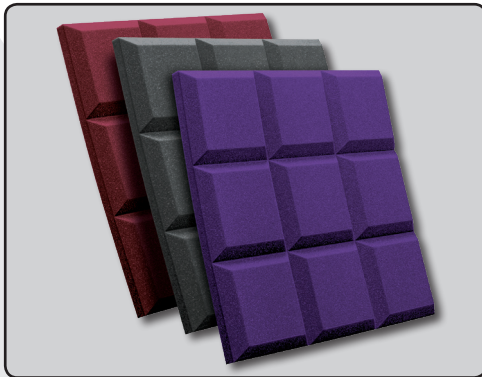

Studiofoam® Acoustical Panels

Studiofoam® Wedgies™ - Overall NRC 0.75

Dimensions	1' x 1'
Thickness	2"
Available Colors	Charcoal Only

Studiofoam® Metro™ - Overall NRC 0.70*

Dimensions	2' x 4'
Thicknesses	2" and 4"
Available Colors	Charcoal, Burgundy & Purple

Studiofoam® T

Dimensions	2' x 2' and 2' x 4'
Thickness	2"
Available Colors	Charcoal Only

Studiofoam® Sonomatt™ - Overall NRC 0.70

Dimensions	2' x 4' and 4' x 8'
Thickness	2"
Available Colors	Charcoal Only