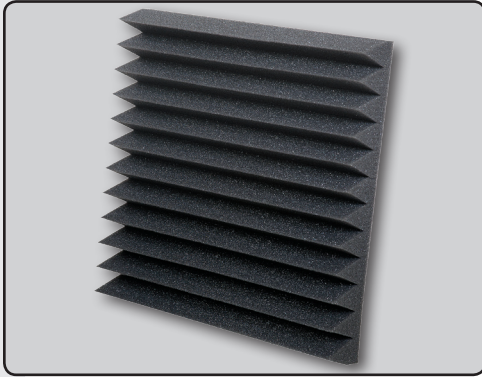

Studiofoam® Acoustical Panels

Studiofoam® Wedgies™ - Overall NRC 0.75

Dimensions	1' x 1'
Thickness	2"
Available Colors	Charcoal Only