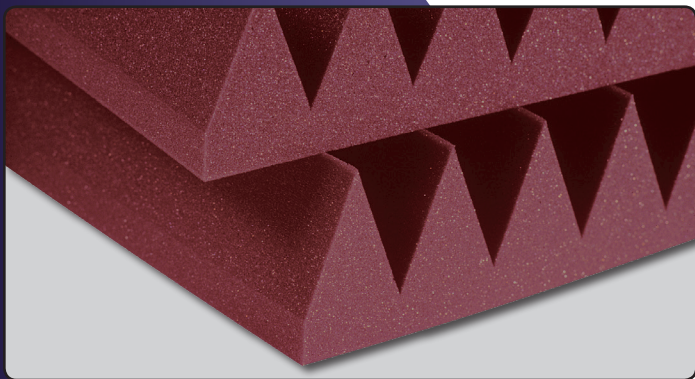

Studiofoam® Acoustical Panels

FEATURES:

- Eliminates Standing Waves And Flutter Echoes
- Reduces Unwanted Reflections
- Decreases Slap-Back And Room Ring
- Studiofoam Can Improve Any Space!
- Precision Surface Profiling

Auralex's famous Studiofoam® acoustical panels are the world standard and are the most cost-effective choice for attaining accurate sound. Millions of recording studios, broadcast facilities, churches, schools and home theaters trust Studiofoam® because of its time-proven performance, longevity and value. Auralex® offers the largest selection of sizes and shapes in the industry, complementing many decors. Our proprietary melamine-free Studiofoam® formula is long-lasting and won't crumble like other brands can.