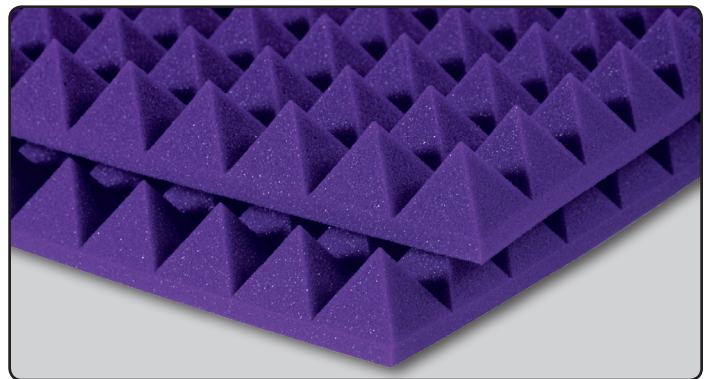

Studiofoam® Acoustical Panels

FEATURES:

- Eliminates Standing Waves And Flutter Echoes
- Reduces Unwanted Reflections
- Decreases Slap-Back And Room Ring
- Studiofoam Can Improve Any Space!
- Precision Surface Profiling

Auralex's famous Studiofoam® acoustical panels are the world standard and are the most cost-effective choice for attaining accurate sound. Millions of recording studios, broadcast facilities, churches, schools and home theaters trust Studiofoam® because of its time-proven performance, longevity and value. Auralex® offers the largest selection of sizes and shapes in the industry, complementing many decors. Our proprietary melamine-free Studiofoam® formula is long-lasting and won't crumble like other brands can.

Studiofoam® Wedge - Overall NRC 0.80*

Dimensions	2' x 2' and 2' x 4'
Thicknesses	1", 2", 3" and 4"
Available Colors	Charcoal, Burgundy & Purple

Studiofoam® Pyramid - Overall NRC 0.70*

Dimensions	2' x 2' and 2' x 4'
Thicknesses	2" and 4"
Available Colors	Charcoal, Burgundy & Purple