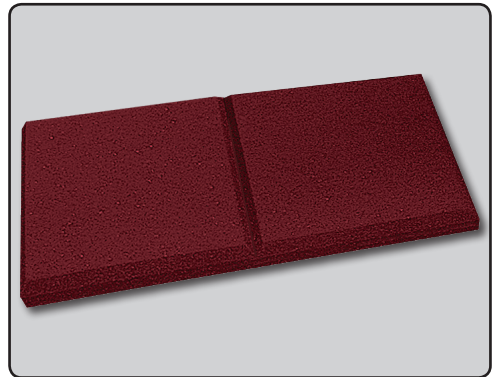

Studiofoam® Acoustical Panels

Studiofoam® Wedgies™ - Overall NRC 0.75

Dimensions	1' x 1'
Thickness	2"
Available Colors	Charcoal Only

Studiofoam® Metro™ - Overall NRC 0.70*

Dimensions	2' x 4'
Thicknesses	2" and 4"
Available Colors	Charcoal, Burgundy & Purple

Studiofoam® T

Dimensions	2' x 2' and 2' x 4'
Thickness	2"
Available Colors	Charcoal Only

Studiofoam® Sonomatt™ - Overall NRC 0.70

Dimensions	2' x 4' and 4' x 8'
Thickness	2"
Available Colors	Charcoal Only

SonoFlat™ Grid

Dimensions	2' x 2'
Thickness	2"
Available Colors	Charcoal, Burgundy & Purple

TruPanels™ - Overall NRC 1.10

Dimensions	2' x 4'
Thickness	3"
Available Colors	Charcoal, Burgundy & Purple

*NRC data shown for 2" thickness.