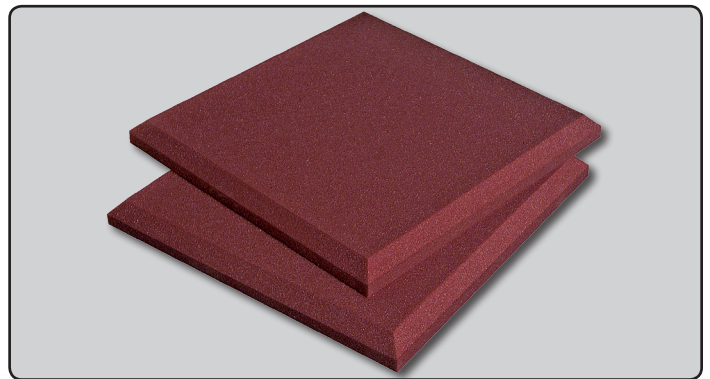

Studiofoam® Wedge - Overall NRC 0.80*

Dimensions	2' x 2' and 2' x 4'
Thicknesses	1", 2", 3" and 4"
Available Colors	Charcoal, Burgundy & Purple

Studiofoam® Pyramid - Overall NRC 0.70*

Dimensions	2' x 2' and 2' x 4'
Thicknesses	2" and 4"
Available Colors	Charcoal, Burgundy & Purple

Studiofoam® DST™ Overall NRC 0.65 (Charcoal DST-114)

Dimensions	2" x 12" x 12"
DST-112	Charcoal Only
DST-114	Charcoal, Burgundy & Purple

SonoFlat™ Panels - Overall NRC 0.95*

Dimensions	1' x 1' and 2' x 2'
Thicknesses	2"
Available Colors	Charcoal, Burgundy & Purple