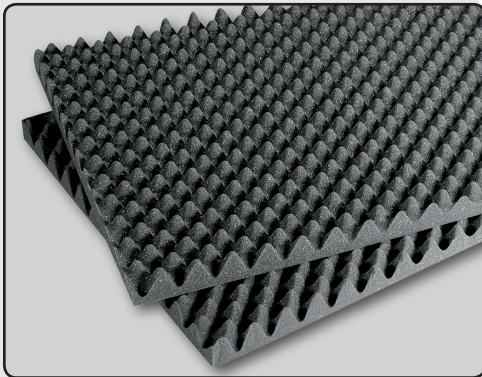

Studiofoam® Sonomatt™ - Overall NRC 0.70

Dimensions	2' x 4' and 4' x 8'
Thickness	2"
Available Colors	Charcoal Only