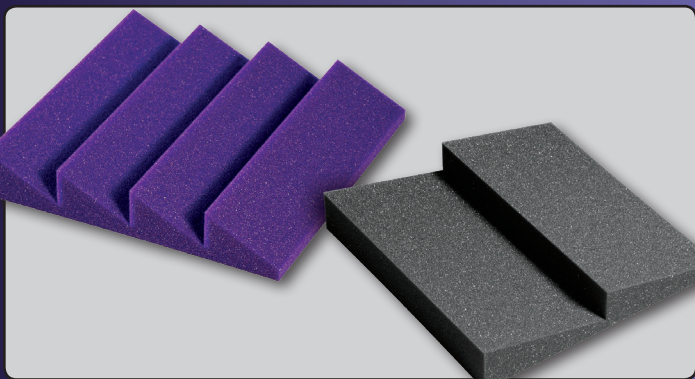

Studiofoam® Acoustical Panels

FEATURES:

- Eliminates Standing Waves And Flutter Echoes
- Reduces Unwanted Reflections
- Decreases Slap-Back And Room Ring
- Studiofoam Can Improve Any Space!
- Precision Surface Profiling

Auralex's famous Studiofoam® acoustical panels are the world standard and are the most cost-effective choice for attaining accurate sound. Millions of recording studios, broadcast facilities, churches, schools and home theaters trust Studiofoam® because of its time-proven performance, longevity and value. Auralex® offers the largest selection of sizes and shapes in the industry, complementing many decors. Our proprietary melamine-free Studiofoam® formula is long-lasting and won't crumble like other brands can.

Studiofoam® Wedge - Overall NRC 0.80*

Dimensions	2' x 2' and 2' x 4'
Thicknesses	1", 2", 3" and 4"
Available Colors	Charcoal, Burgundy & Purple

Studiofoam® Pyramid - Overall NRC 0.70*

Dimensions	2' x 2' and 2' x 4'
Thicknesses	2" and 4"
Available Colors	Charcoal, Burgundy & Purple