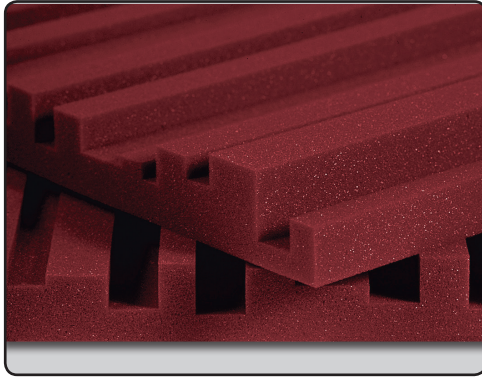

Studiofoam® Acoustical Panels

Studiofoam® Wedgies™ - Overall NRC 0.75

Dimensions	1' x 1'
Thickness	2"
Available Colors	Charcoal Only

Studiofoam® Metro™ - Overall NRC 0.70*

Dimensions	2' x 4'
Thicknesses	2" and 4"
Available Colors	Charcoal, Burgundy & Purple