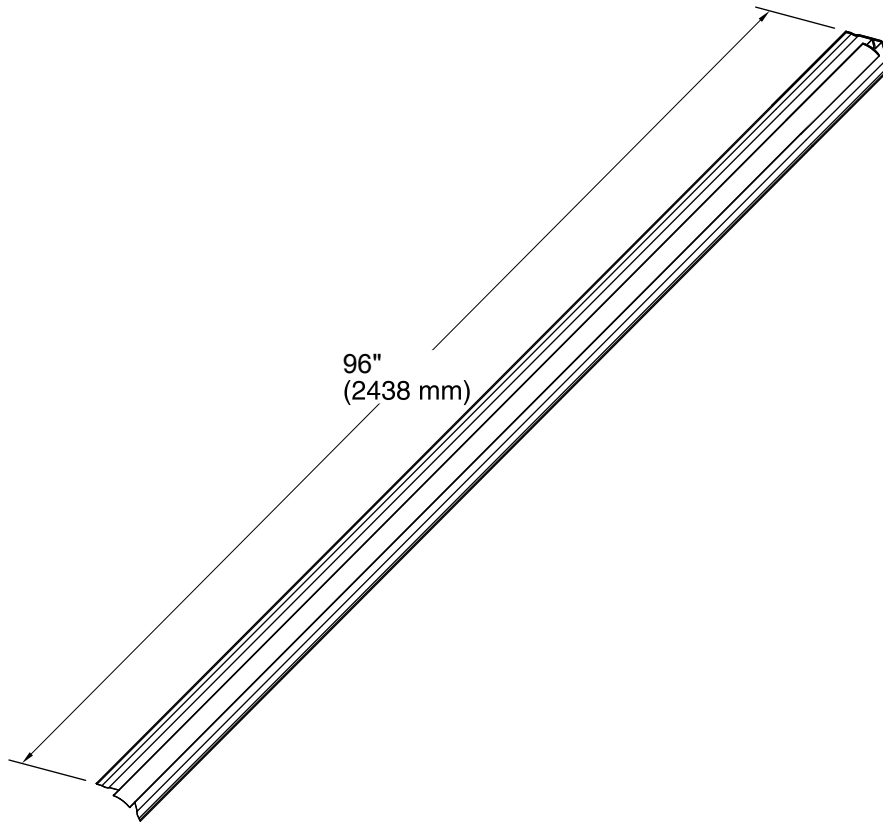

### Features

- Provides easy and beautiful way to join two wall panels in a corner.
- Hides silicone to help keep shower easy to keep clean.

#### Technical Information

All product dimensions are nominal.