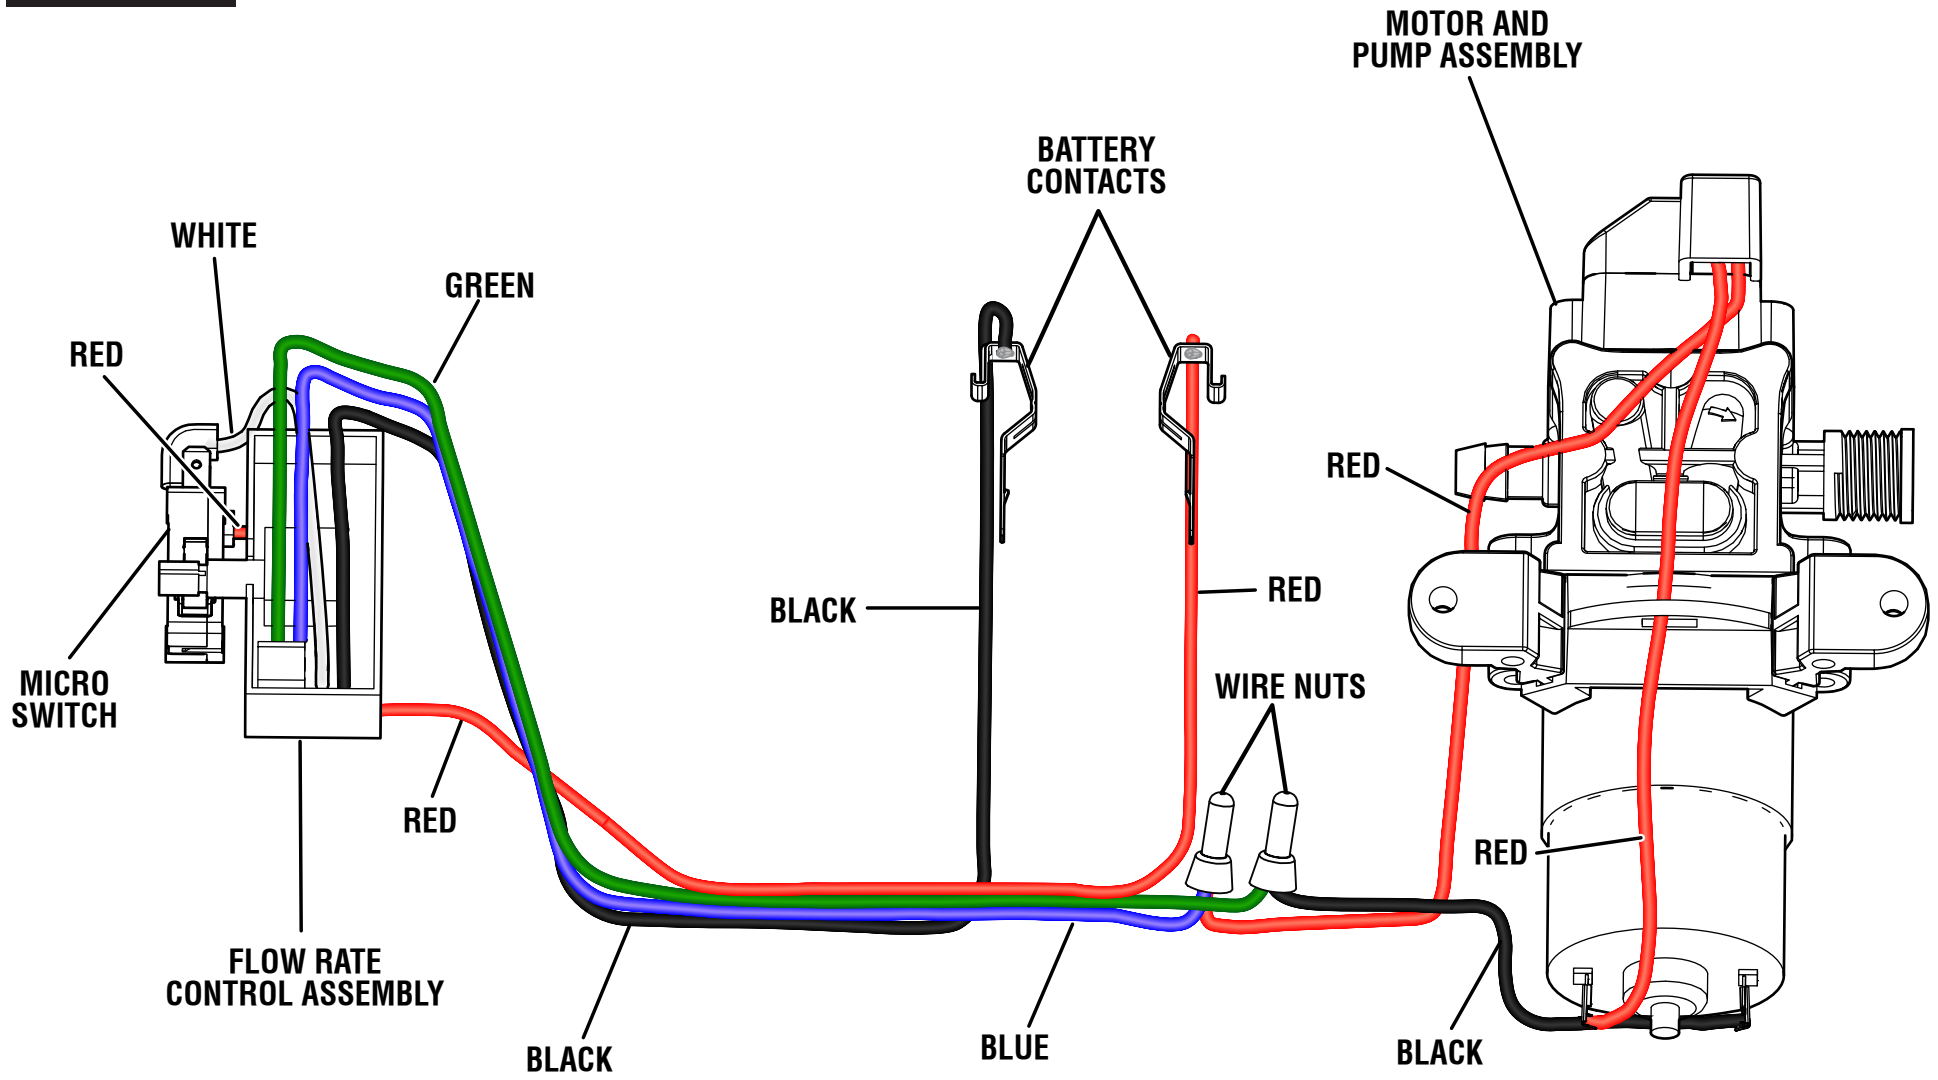

P2806

PARTS LIST

KEY NO.	PART NO.	DESCRIPTION	QTY.
1	313969001	Nozzle and Wand Assembly	1
2	659603001	Fastener	1
3	660230011	Screw (M3 x 10 mm, T10 Torx Pan Hd.)	2
4	316622001	Handle and Hose Assembly	1
5	316455001	Straps	1
6	660208049	Screw (M4 x 22 mm, Pan Hd.)	7
7	317225001	Housing Assembly (Inc. Key Nos. 10 & 17)	1
8	317226001	Tank Lid Assembly (Inc. Key No. 11)	1
9	941015098	Icon Warning Label	1
10	941588779	Data Label	1
11	565777001	Rubber Gasket	1
12	541717001	Tube	1
13	541716001	Inlet Filter	1
14	317227001	Tank Assembly (Inc. Key Nos. 9 & 21)	1
15	317228001	Flow Rate Control Assembly	1

KEY NO.	PART NO.	DESCRIPTION	QTY.
16	317230001	Adjustable Switch Knob Assembly (Inc. Key No. 19)	1
17	941588777	Warning Label (FR/SP)	1
18	760746001	Micro Switch	1
19	941588778	On\Off Label	1
20	790009004	Wire Nut	2
21	941588780	Logo Label	1
22	660968001	Screw w/Conical Washer (M4 x 19 mm, T20 Torx)	2
23	660033002	Screw w/External Tooth Washer (M4 x 12 mm, T20 Torx)	2
24	659631001	Hose Clamp on Pump	1
25	316620001	Motor and Pump Assembly	1
26	316757001	Filter Assembly	1
27	659630001	Hose Clamp on Tank	1
	Not Shown:		
	998000325	Operator's Manual	1