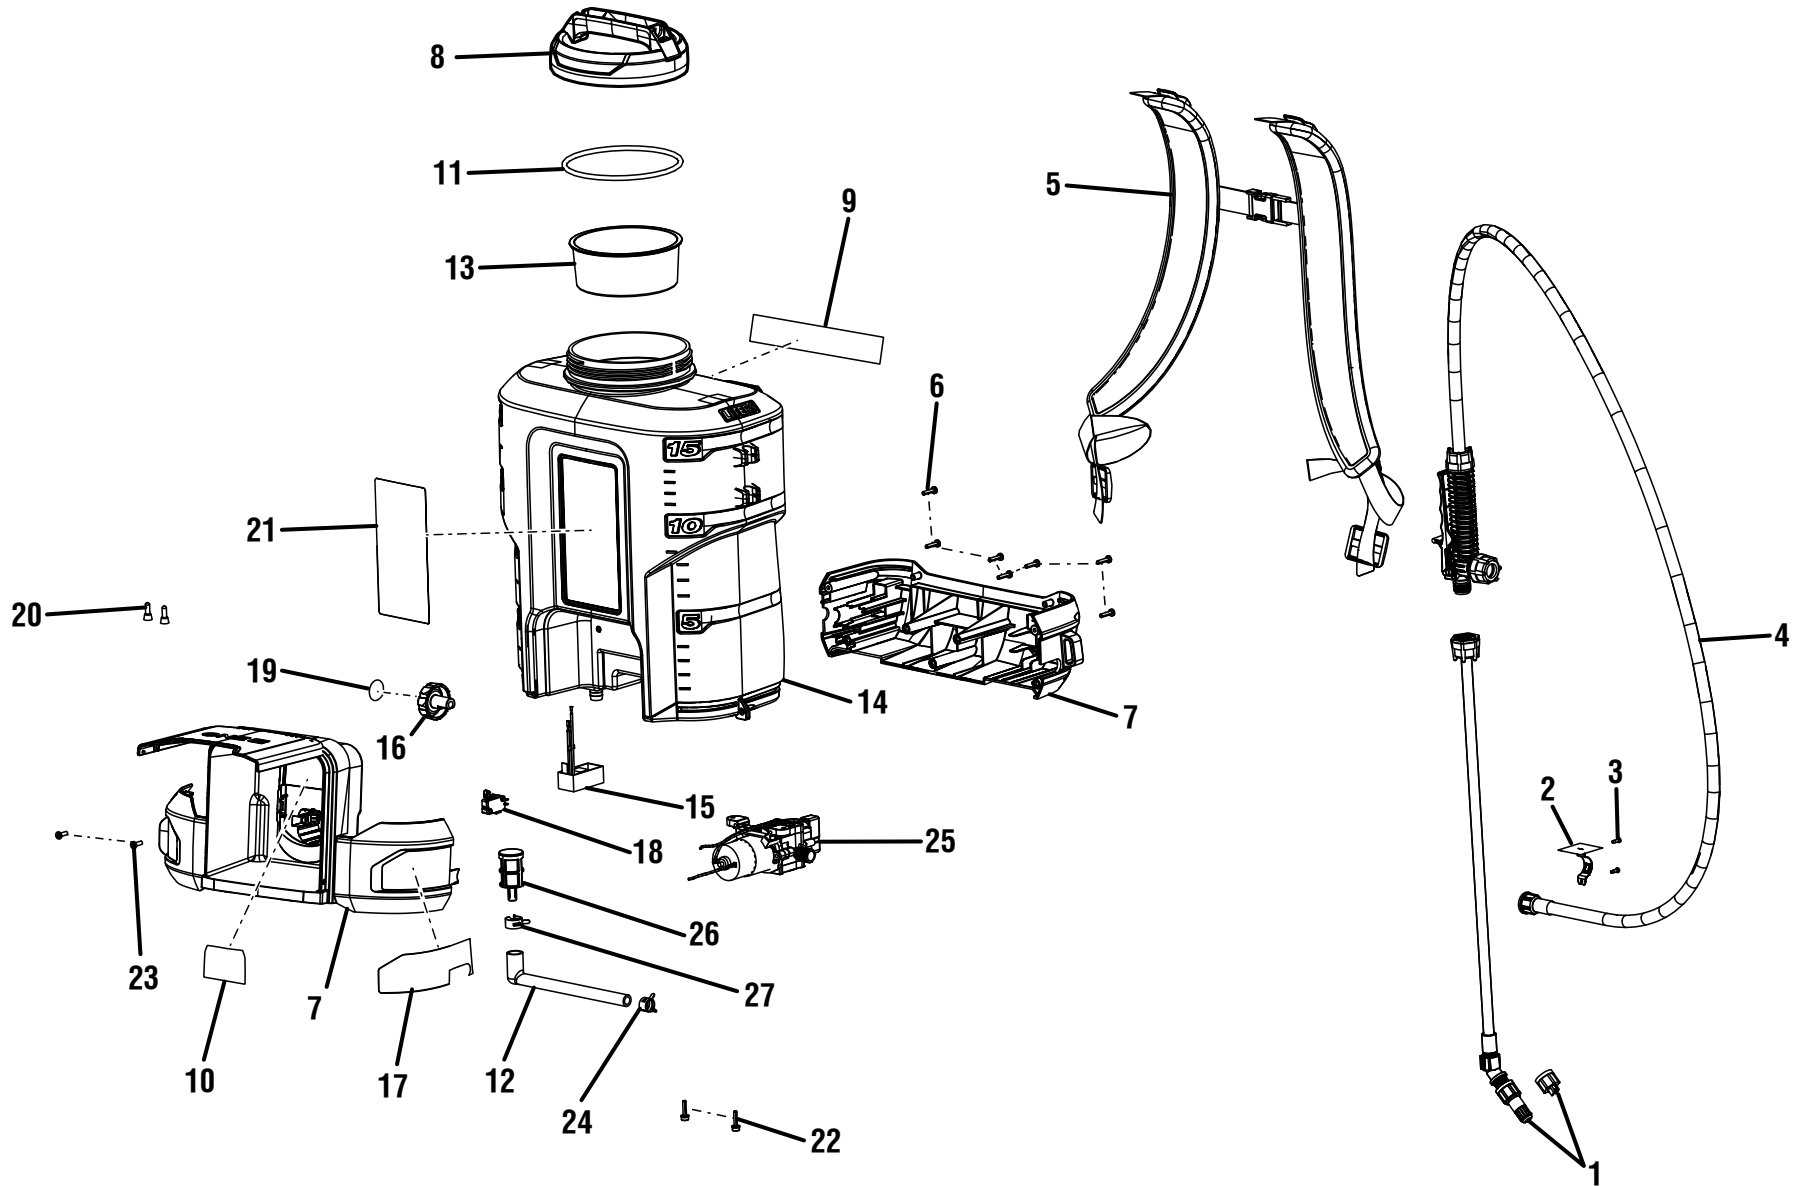

REPAIR SHEET

BRAND	
RYOBI	
MODEL NO.	MFG. NO.
P2806	107450001

DESCRIPTION

18 Volt Backpack Sprayer

TECHTRONIC INDUSTRIES POWER EQUIPMENT

P.O. Box 1288, Anderson, SC 29622 ■ 1-800-525-2579 ■ www.ryobitools.com

9-19-20 (Rev:01)

The model number and manufacturing location will be found on a label attached to the product. Always mention this information in all communications regarding this product and when ordering parts.

P2806

PARTS LIST

KEY NO.	PART NO.	DESCRIPTION	QTY.
1	313969001	Nozzle and Wand Assembly	1
2	659603001	Fastener	1
3	660230011	Screw (M3 x 10 mm, T10 Torx Pan Hd.)	2
4	316622001	Handle and Hose Assembly	1
5	316455001	Straps	1
6	660208049	Screw (M4 x 22 mm, Pan Hd.)	7
7	317225001	Housing Assembly (Inc. Key Nos. 10 & 17)	1
8	317226001	Tank Lid Assembly (Inc. Key No. 11)	1
9	941015098	Icon Warning Label	1
10	941588779	Data Label	1
11	565777001	Rubber Gasket	1
12	541717001	Tube	1
13	541716001	Inlet Filter	1
14	317227001	Tank Assembly (Inc. Key Nos. 9 & 21)	1
15	317228001	Flow Rate Control Assembly	1

KEY NO.	PART NO.	DESCRIPTION	QTY.
16	317230001	Adjustable Switch Knob Assembly (Inc. Key No. 19)	1
17	941588777	Warning Label (FR/SP)	1
18	760746001	Micro Switch	1
19	941588778	On\Off Label	1
20	790009004	Wire Nut	2
21	941588780	Logo Label	1
22	660968001	Screw w/Conical Washer (M4 x 19 mm, T20 Torx)	2
23	660033002	Screw w/External Tooth Washer (M4 x 12 mm, T20 Torx)	2
24	659631001	Hose Clamp on Pump	1
25	316620001	Motor and Pump Assembly	1
26	316757001	Filter Assembly	1
27	659630001	Hose Clamp on Tank	1
	Not Shown:		
	998000325	Operator's Manual	1