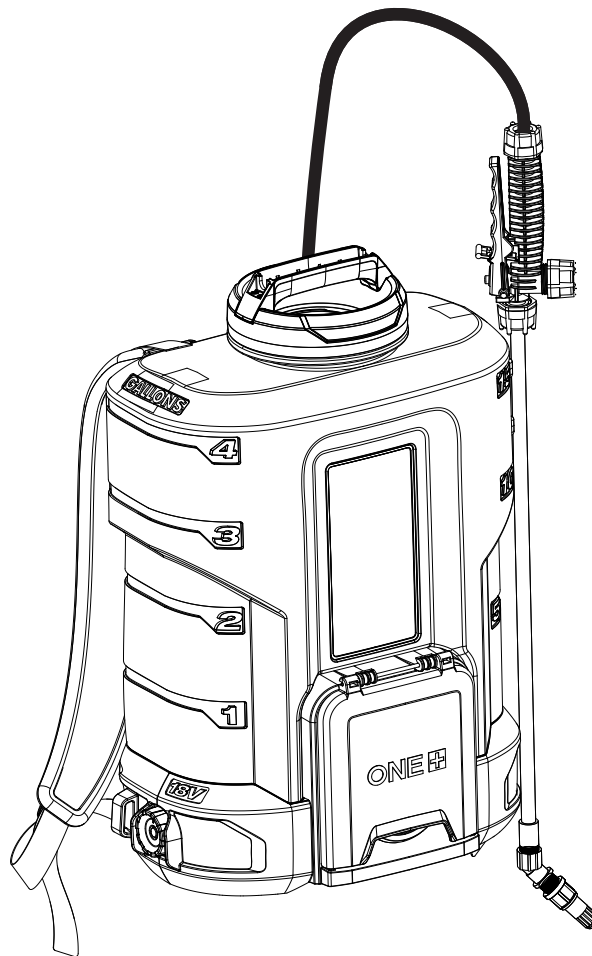

REPAIR SHEET

BRAND	
RYOBI	
MODEL NO.	MFG. NO.
P2806	107450001

DESCRIPTION

18 Volt Backpack Sprayer

TECHTRONIC INDUSTRIES POWER EQUIPMENT

P.O. Box 1288, Anderson, SC 29622 ■ 1-800-525-2579 ■ www.ryobitools.com

P2806

PARTS LIST

KEY NO.	PART NO.	DESCRIPTION	QTY.
1	313969001	Nozzle and Wand Assembly	1
2	659603001	Fastener	1
3	660230011	Screw (M3 x 10 mm, T10 Torx Pan Hd.)	2
4	316622001	Handle and Hose Assembly	1
5	316455001	Straps	1
6	660208049	Screw (M4 x 22 mm, Pan Hd.)	7
7	317225001	Housing Assembly (Inc. Key Nos. 10 & 17)	1
8	317226001	Tank Lid Assembly (Inc. Key No. 11)	1
9	941015098	Icon Warning Label	1
10	941588779	Data Label	1
11	565777001	Rubber Gasket	1
12	541717001	Tube	1
13	541716001	Inlet Filter	1
14	317227001	Tank Assembly (Inc. Key Nos. 9 & 21)	1
15	317228001	Flow Rate Control Assembly	1

KEY NO.	PART NO.	DESCRIPTION	QTY.
16	317230001	Adjustable Switch Knob Assembly (Inc. Key No. 19)	1
17	941588777	Warning Label (FR/SP)	1
18	760746001	Micro Switch	1
19	941588778	On\Off Label	1
20	790009004	Wire Nut	2
21	941588780	Logo Label	1
22	660968001	Screw w/Conical Washer (M4 x 19 mm, T20 Torx)	2
23	660033002	Screw w/External Tooth Washer (M4 x 12 mm, T20 Torx)	2
24	659631001	Hose Clamp on Pump	1
25	316620001	Motor and Pump Assembly	1
26	316757001	Filter Assembly	1
27	659630001	Hose Clamp on Tank	1
	Not Shown:		
	998000325	Operator's Manual	1