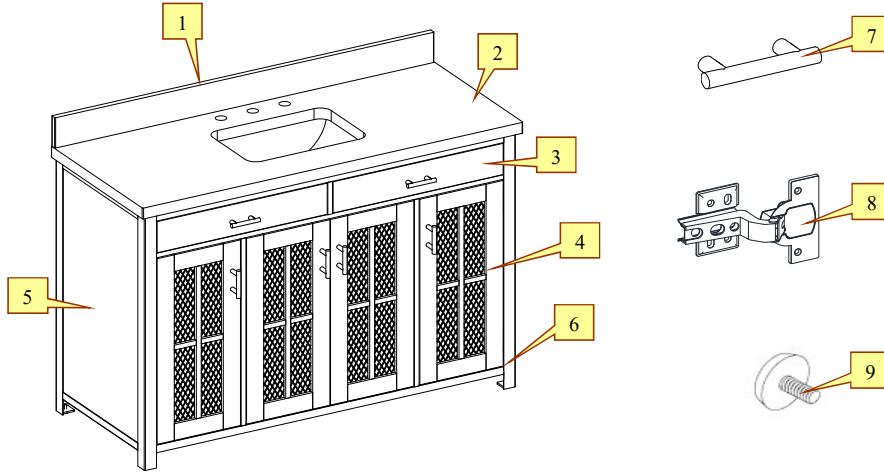

DATE	9/18/2019		
ITEM #		VENDOR MODEL #	HDC48MFV
DESCRIPTION			
VENDOR			
FACTORY NAME			
FACTORY ADDRESS			
TOTAL GROSS WEIGHT OF SELL UNIT (WITH PACKAGING)		(WITHOUT PACKAGING)	

insert line drawing or photo in the box below. Copy, paste and number the yellow arrow as needed.  
 Move arrows to each part and complete the corresponding numbers below. (The tips of the arrows can be lengthened by clicking on the tip of the arrow and dragging it). If you are using more than 10

1	PART / QTY	Backspace / 1ea	COUNTRY OF ORIGIN	Vietnam
	GRADE/GAUGE		RAW MATERIAL	Jazz white engineered stone
	COLOR/ FINISH	white	DIMENSIONS/SIZE	1215mmWx 100mmD x18mmT
2	PART / QTY	Top / 1ea	COUNTRY OF ORIGIN	Vietnam
	GRADE/GAUGE		RAW MATERIAL	Jazz white engineered stone
	COLOR/ FINISH	white	DIMENSIONS/SIZE	1219mmWx508mmDx36mmT
3	PART / QTY	Drawer / 2ea	COUNTRY OF ORIGIN	Vietnam
	GRADE/GAUGE		RAW MATERIAL	MDF with paper
	COLOR/ FINISH	Gray	DIMENSIONS/SIZE	545mmWx102mmDx42mmH
4	PART / QTY	Door / 4ea	COUNTRY OF ORIGIN	Vietnam
	GRADE/GAUGE		RAW MATERIAL	Metal mesh,Antique mirror, MDF with paper
	COLOR/ FINISH	Gray	DIMENSIONS/SIZE	613mmWx267mmDx21mmT
5	PART / QTY	Side panel / 2ea	COUNTRY OF ORIGIN	Vietnam
	GRADE/GAUGE		RAW MATERIAL	PB with paper
	COLOR/ FINISH	Gray	DIMENSIONS/SIZE	794mmWx487mmDx15mmT
6	PART / QTY	Metal angel plate post/ 4ea	COUNTRY OF ORIGIN	Vietnam
	GRADE/GAUGE		RAW MATERIAL	Metal with VGM powder coating
	COLOR/ FINISH	VGM powder coating	DIMENSIONS/SIZE	38mmWx38mmDx848mmHx2mmT
7	PART / QTY	Handle / 6ea	COUNTRY OF ORIGIN	Vietnam
	GRADE/GAUGE		RAW MATERIAL	Metal
	COLOR/ FINISH		DIMENSIONS/SIZE	
8	PART / QTY	Slow close europe hinge / 8ea	COUNTRY OF ORIGIN	Vietnam
	GRADE/GAUGE		RAW MATERIAL	Metal
	COLOR/ FINISH	Zinc/Plating	DIMENSIONS/SIZE	
9	PART / QTY	Leveling foot / 4ea	COUNTRY OF ORIGIN	Vietnam
	GRADE/GAUGE		RAW MATERIAL	
	COLOR/ FINISH		DIMENSIONS/SIZE	