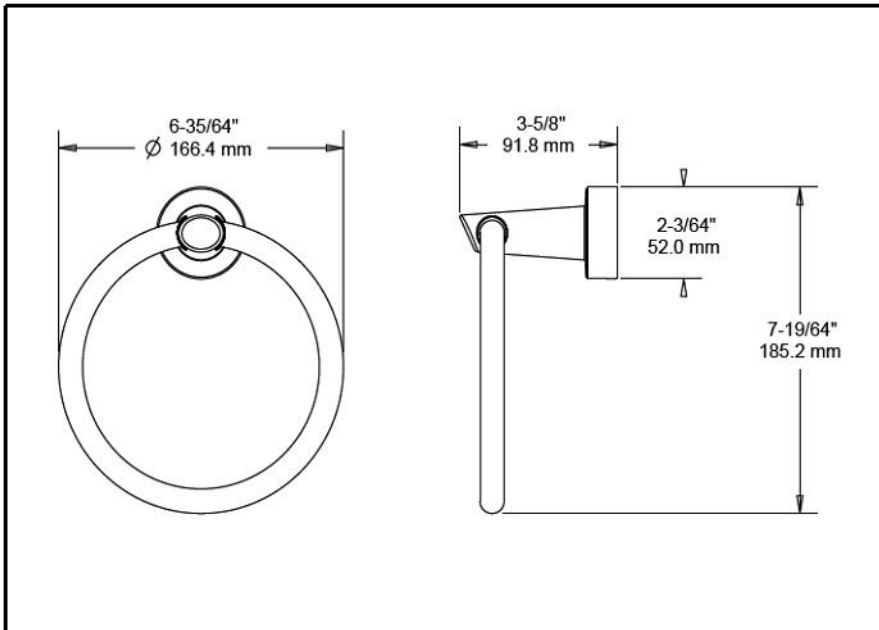

DELTA[®] ACCESSORIES

- Compel™ Bath collection
- Towel Ring

Submitted Model No.: _____

Specific Features: _____

STANDARD SPECIFICATIONS:

- Wood blocking is preferable behind all wall surfaces. If wood blocking is not available, the following fasteners are suggested: Tile/Masonry-Plastic or lead Anchors Plaster/drywall-Toggle bolts.
- Mounting hardware and mounting template included with product.