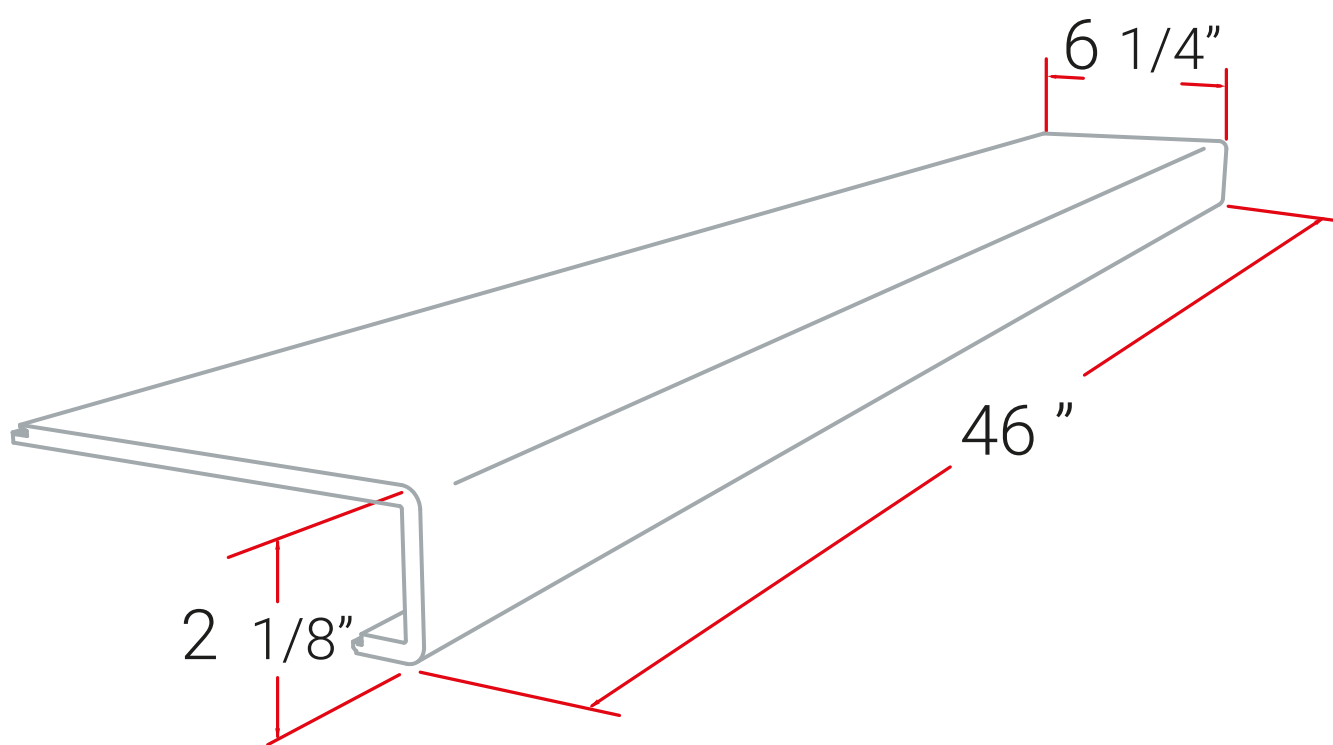

Fits all Standard Staircases.

 **step**solution

Stair Tread Molding Measurements

2 STEP
TREADS
INSIDE

46" 1168 mm
Length

6 1/4" 159 mm
width