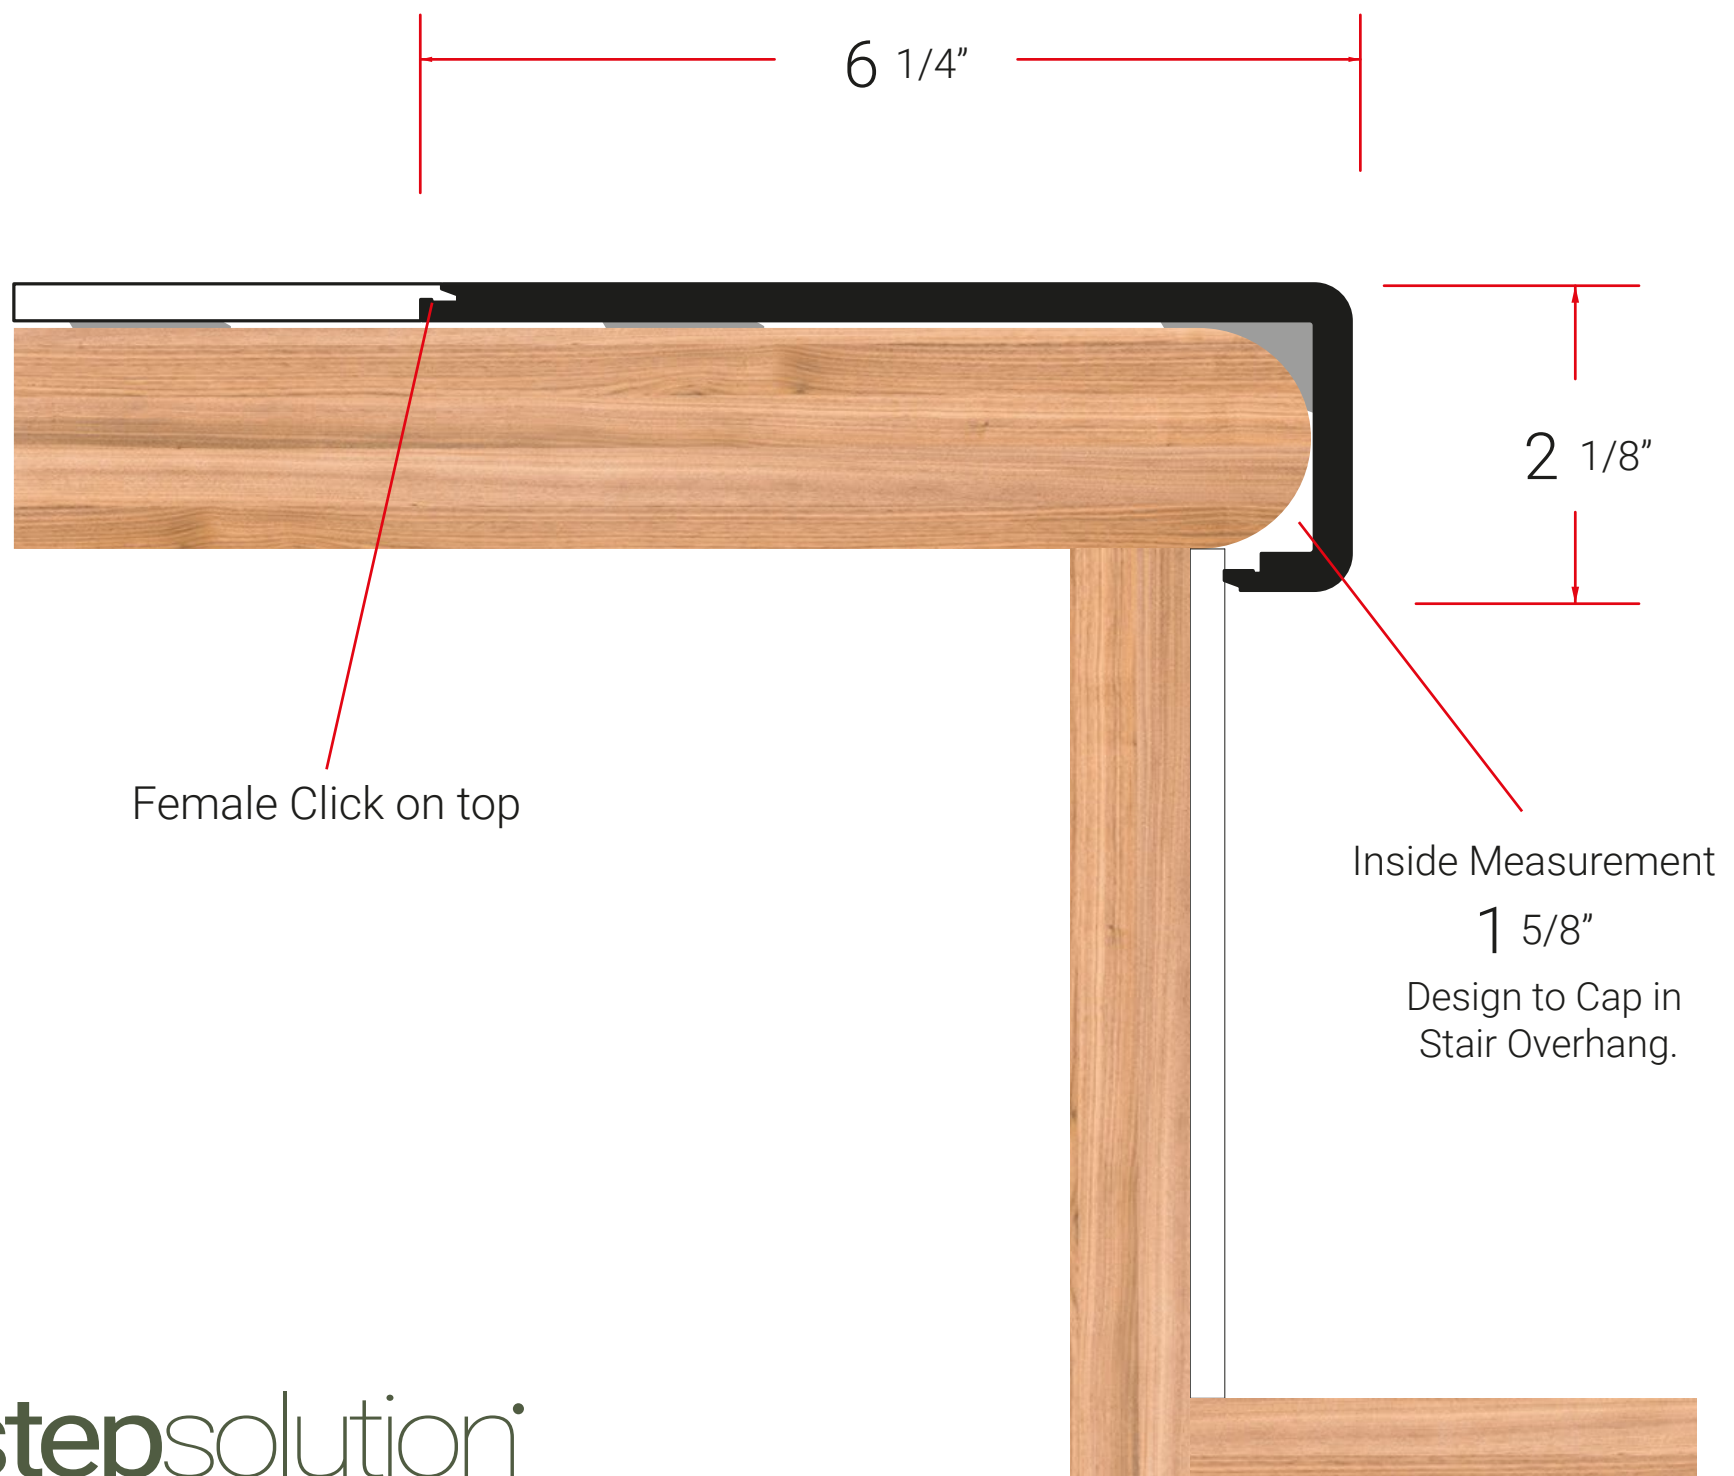

Fits all Standard Staircases.

 **step**solution

Stair Tread Molding Measurements

2 STEP
TREADS
INSIDE

46" 1168 mm
Length

6 1/4" 159 mm
width