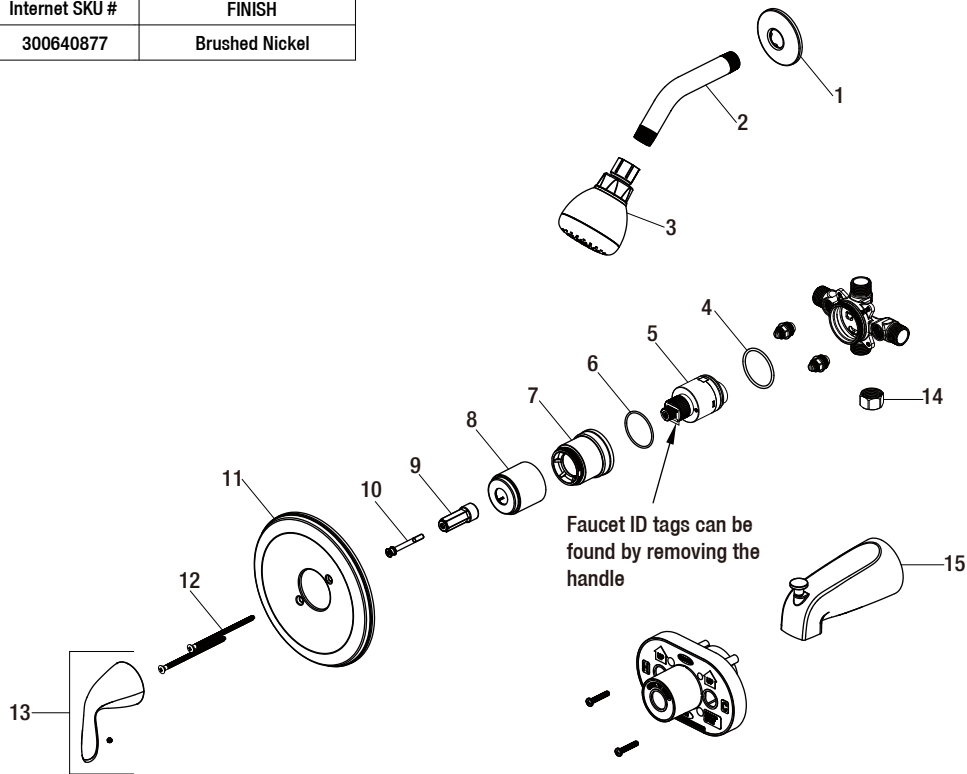

Replacement Parts List

Constructor Single-Handle 1-Spray Tub and Shower Faucet in Brushed Nickel

MODEL	Internet SKU #	FINISH
HD873X-8504	300640877	Brushed Nickel

Many replacement parts can be purchased online or at your local store. Please use the table below to identify the part SKU number needed, go to HOMEDEPOT.COM, and check for online and store availability. If you can't find the part you are looking for, please call 1-855-HD-GLACIER.

Part	Description	Part #	Internet SKU #	Store SKU #
1	Shower flange	RP3804604		
2	Shower arm	RP3801904		
3	Shower head	RP3832504		
4	O-ring	RP60101		
5	Cartridge	RP20075	202666286	270530
6	O-ring	RP60091		
7	Bonnet	RP7043701		
8	Sleeve	RP8054004		

Part	Description	Part #	Internet SKU #	Store SKU #
9	Inverter	RP70556		
10	Screw	RP50188		
11	Escutcheon	RP8059404		
12	Escutcheon screw	RP5019704		
13	Handle assembly	RP1352304		
14	Plug	RP70365		
15	Spout	RP3301904		