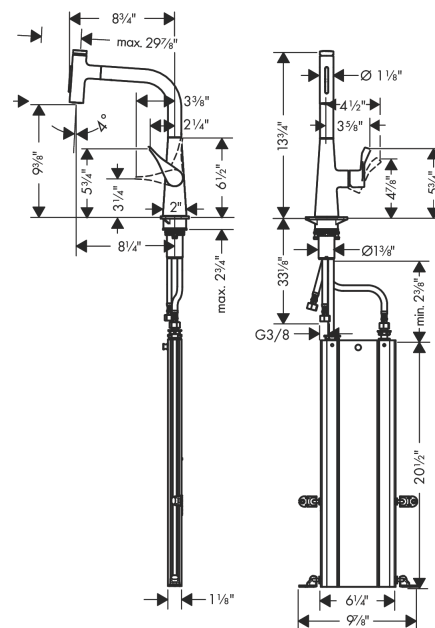

Scale drawing