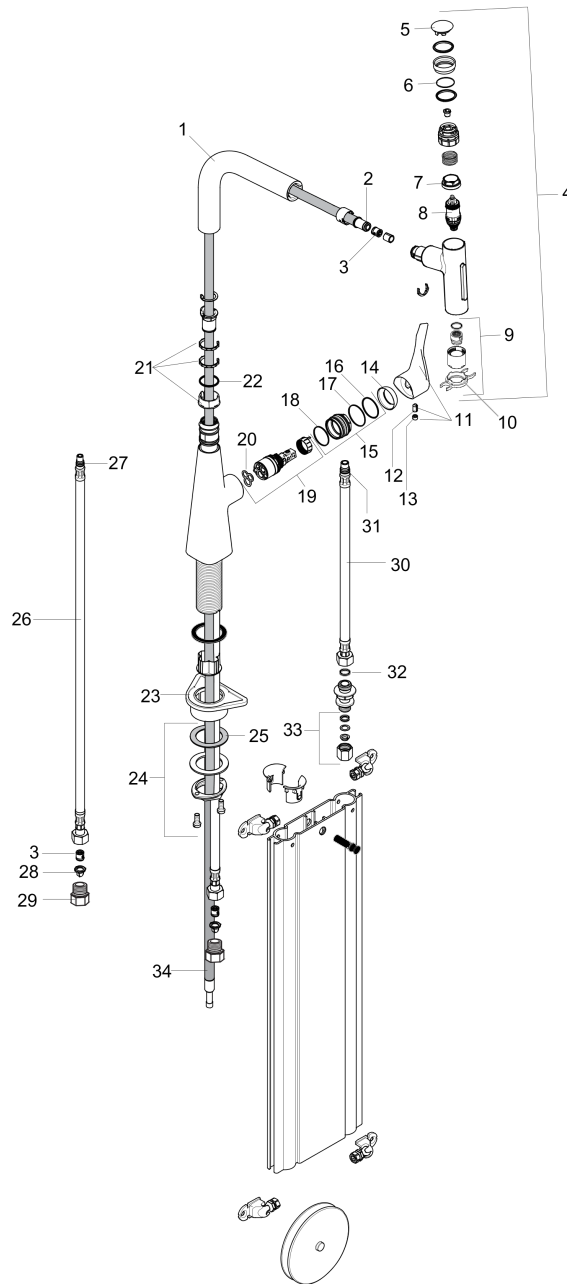

Metris Select
Prep Kitchen Faucet, 2-Spray Pull-Out with sBox, 1.75 GPM
 Finishes : **chrome** Part no. : **73817001**

Description

Features

- Swivel range 110° / 150°
- Laminar and needle spray
- Toggle spray diverter
- Select button provides convenient start/stop of the water flow at the sprayhead
- MagFit magnetic sprayhead docking
- Single-hole installation
- Flow: 1.75 GPM (6.6 L/Min)
- Ceramic cartridge
- 3/8" hoses
- Integrated double backflow prevention
- sBox for smooth, protected hose guidance in the cabinet; extension length up to 30" (76cm)
- 1 3/8" Mounting hole required

Year of production: >07/19

Metris Select

Prep Kitchen Faucet, 2-Spray Pull-Out with sBox, 1.75 GPM

Finishes : **chrome** Part no. : **73817001**

Spare parts list

Year of production: >07/19

Pos.	Description	Part no.	Price	PU
1	spout cpl.	93175000	-	1
2	O-ring 8x2	98112000	-	1
3	non return valve DW 10	96456000	-	1
4	handspray	93412001	-	1
5	cover	92566000	-	1
6	O-Ring 14x1,5	98201000	-	1
7	nut	92567000	-	1
8	shut off unit	98463000	-	1
9	spray former	93342000	-	1
10	service tool	95910000	-	1
11	handle	93170000	-	1
12	hollow set screw M6x10 DIN 916	96029000	-	1
13	screw cover	95704000	-	1
14	flange	95493000	-	1
15	nut	98864000	-	1
16	O-ring 23x2	98398000	-	1
17	O-ring 27x1,5	92527000	-	1
18	O-ring 25x1,5	98146000	-	1
19	cartridge, assy	97685000	-	1
20	seal	98865000	-	1
21	set of lever collars	98365000	-	1
22	O-ring 21x2,5	98211000	-	1
23	support	97523000	-	1
24	fixing set (Ø 34)	95049000	-	1
25	lever collar	97548000	-	1
26	connection hose 900 mm M8x0,75 G3/8	95372000	-	1
27	O-ring 7x1,5	98422000	-	1
28	filter packing	95291000	-	1
29	adapter for connection hose	88802000	-	1
30	connection hose 450 mm M10x1 G3/8	96507000	-	1
31	O-ring 8x1,75	97827000	-	1
32	sealing set	95581000	-	1
33	squeezing connection	96099000	-	1
34	hose 1,50 m	92569000	-	1
a	extension set	43333000	-	1