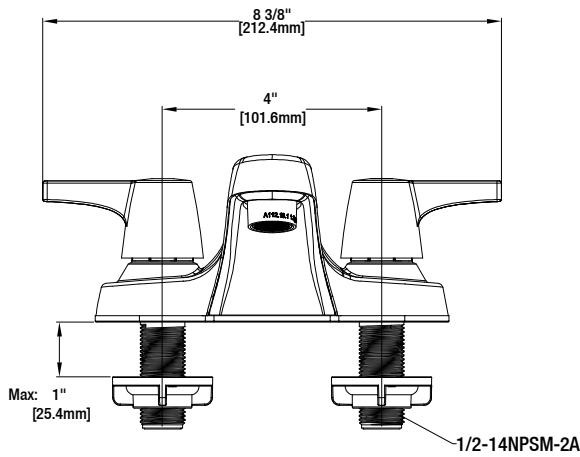

Specifications

Aragon 4 in. Two-Handle Centerset Low-Arc Bathroom Faucet Less Pop-up Drain

MODEL	SKU #	FINISH
HD67090W-5501	1002974554	Chrome

FEATURES

- Requires 3-Hole Sink with 4" On-Center
- 1/2" IPS Connections
- Max Flow Rate: 1.2 gpm (4.5 L/min) at 60 psi
- Max Countertop Thickness: 15/16"
- Spout Reach: 3 5/8"
- Spout Height: 3 1/16"
- 1/4 Turn Washerless for Lifetime Drip-free Operation
- With Zinc Lever Handle

INSTALLATION DIMENSIONS

Glacier Bay reserves the right to make changes in specifications and materials and to change and discontinue models, both without notice or obligation. Dimensions are for reference only.