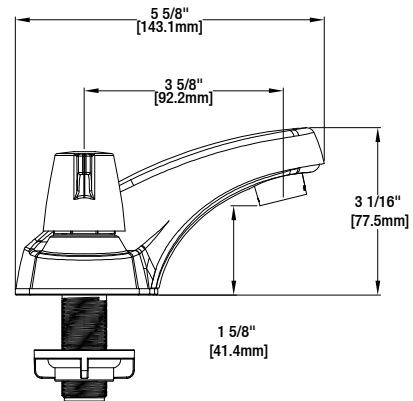

Specifications

Aragon 4 in. Two-Handle Centerset Low-Arc Bathroom Faucet Less Pop-up Drain

MODEL	SKU #	FINISH
HD67090W-5501	1002974554	Chrome

FEATURES

- Requires 3-Hole Sink with 4" On-Center
- 1/2" IPS Connections
- Max Flow Rate: 1.2 gpm (4.5 L/min) at 60 psi
- Max Countertop Thickness: 15/16"
- Spout Reach: 3 5/8"
- Spout Height: 3 1/16"
- 1/4 Turn Washerless for Lifetime Drip-free Operation
- With Zinc Lever Handle

INSTALLATION DIMENSIONS

Glacier Bay reserves the right to make changes in specifications and materials and to change and discontinue models, both without notice or obligation. Dimensions are for reference only.