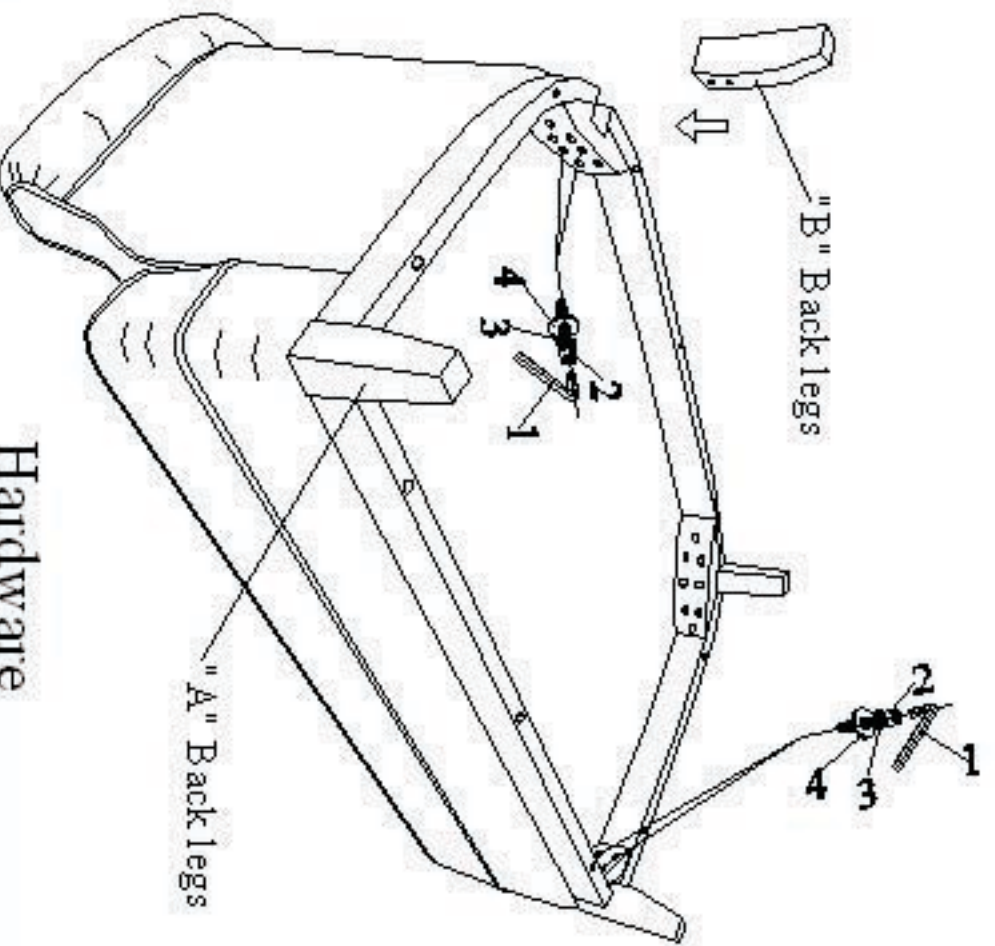

HOME DECORATORS

collection

Assembly Instructions

HDC#. 08469 MFG#. 2052-S

Please read over the instructions: it will be a time-saver in the long run.

Note: Before Assembly, please be sure to work on a soft flat surface to avoid any damage to the finish. Please leave bolts loosened until all bolts are placed before tightening completely.

Hardware			
1		"L" Wrenches	1pc
2		Bolt 6*50mm	8pcs
3		Spring Washer	8pcs
4		Flat Washer	8pcs