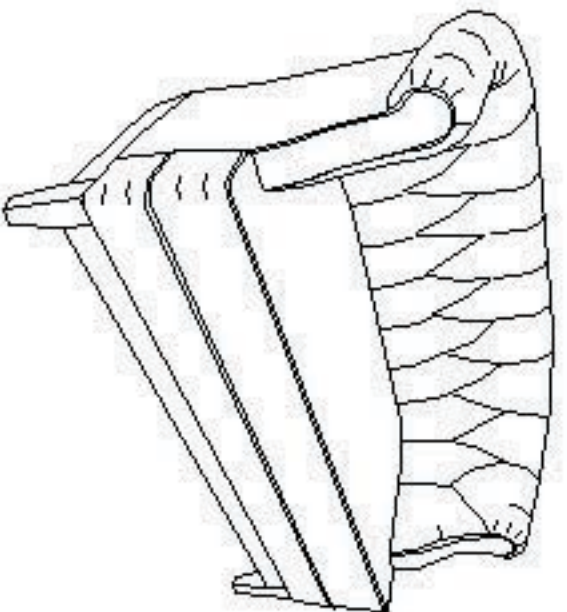

HOME DECORATORS

collection

Assembly Instructions

HDC#. 08469 MFG#. 2052-S

Please read over the instructions: it will be a time-saver in the long run.

Note: Before Assembly, please be sure to work on a soft flat surface to avoid any damage to the finish. Please leave bolts loosened until all bolts are placed before tightening completely.

Hardware			
1		"L" Wrenches	1pc
2		Bolt 6*50mm	8pcs
3		Spring Washer	8pcs
4		Flat Washer	8pcs