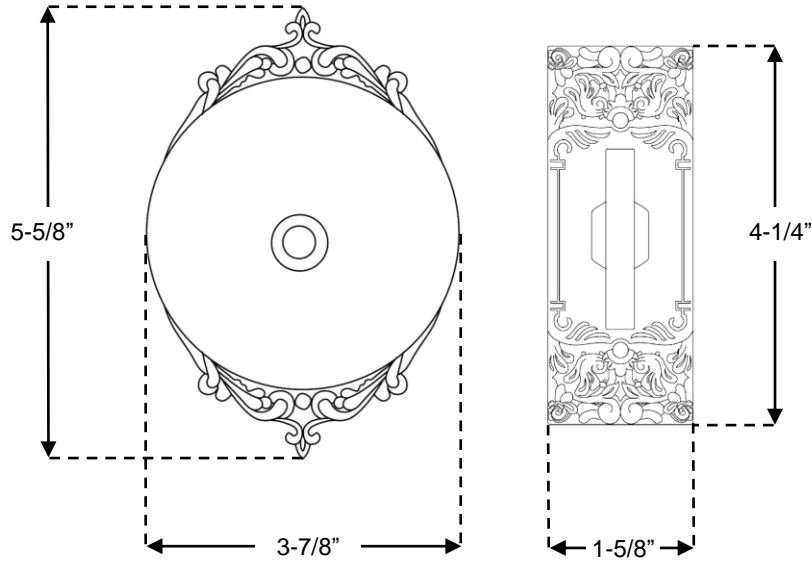

Dimensions:

Bell

- 5-5/8" x 3-7/8"
- Projection: 2"
- c/c: 4-3/16"
- Diameter: 3-1/2"

Turnkey

- Plate: 1-5/8" x 4-1/4"
- Length: 4"

*Dimensions are for reference use only.
For exact dimensions, please measure actual part.*