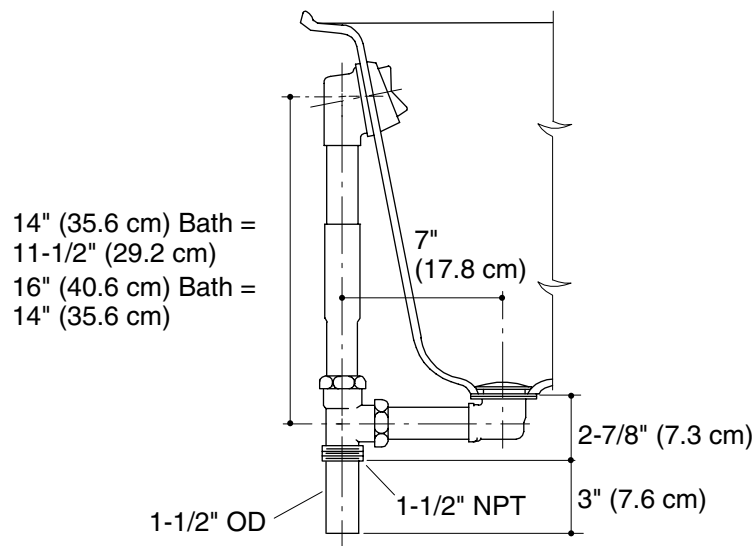

CLEARFLO

Installation Notes

Install this product according to the installation guide.

Product Diagram