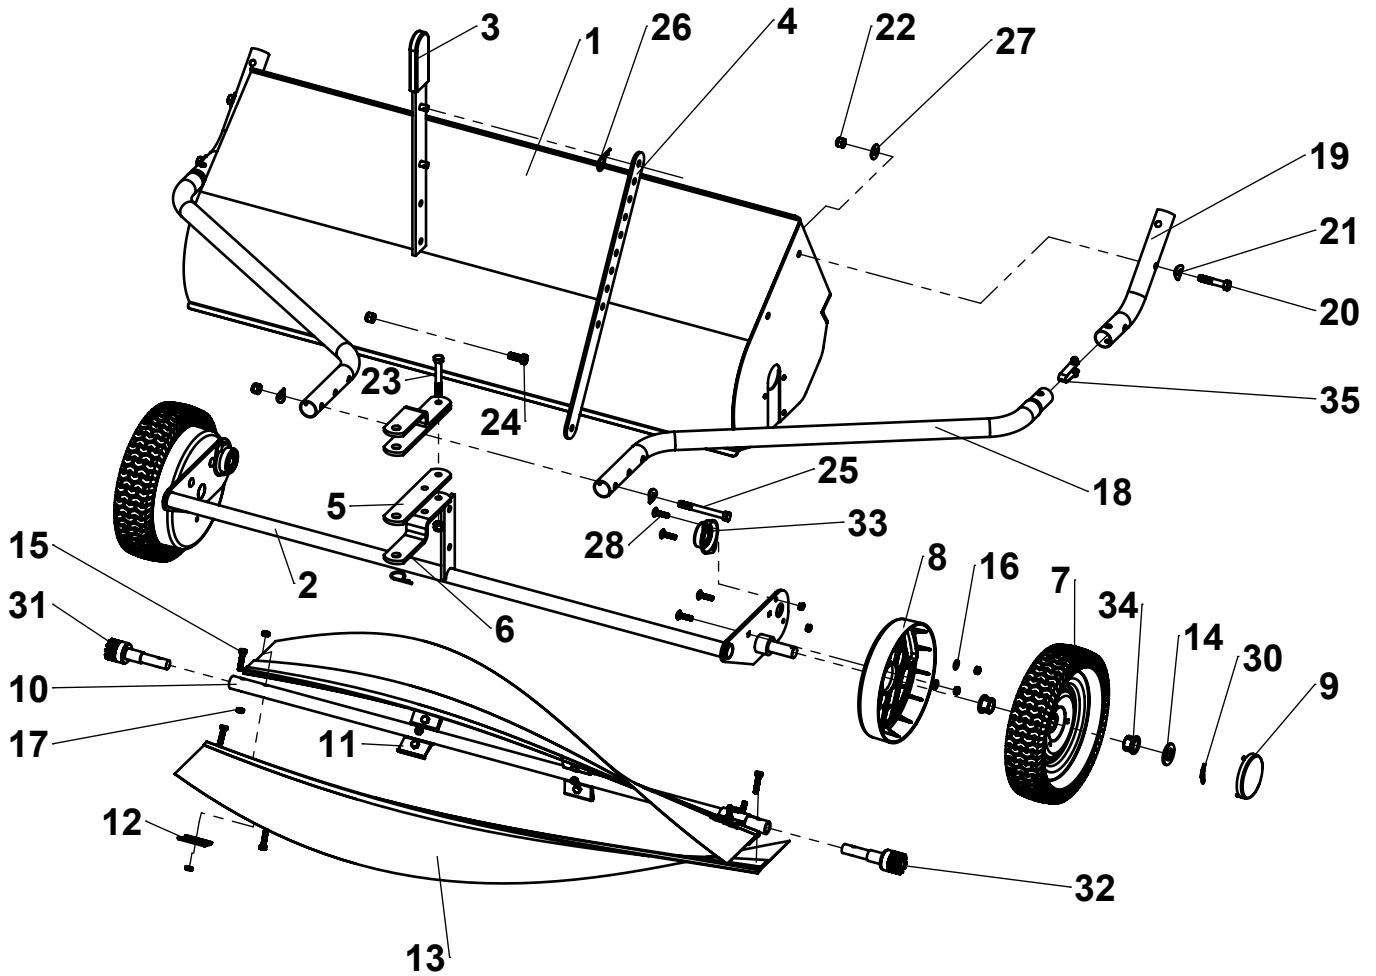

# Repair Parts

ITEM	PART NO.	DESCRIPTION	QTY	ITEM	PART NO.	DESCRIPTION	QTY
1	KIT	SWEPPER HOUSING	1	19	307034-B2	HITCH MOUNT TUBE	2
2	6004261-Y1	HEIGHT ADJUSTMENT	1	20		3/8"-16 x 2" HEX BOLT	4
3	307181-B2	HANDLE ASSEMBLY	1	21		CURVED WASHER, 3/8" USS	10
4	307113-B2	ADJUSTMENT BAR	1	22		NYLOCK NUT, 3/8-16	11
5	307042-B2	CLEVIS PLATE, FLAT	2	23	KIT	3/8"-16 x 2-3/4" HEX BOLT	2
6	307043-B2	CLEVIS PLATE, BENT	2	24	307132	3/8"-16 x 1" HEX BOLT	2
7	307011	WHEEL ASSEMBLY	2	25		3/8"-16 x 3-1/2" HEX BOLT	3
8	6000539	DUST COVER	2	26		HAIR PIN	1
9	307241	CAP, WHEEL	2	27		WASHER, 3/8" USS	4
10	307125-B2	TUBE, 50" BRUSH	1	28	6000733-ZC	1/4" -20 X 1" CARRIAGE BOLT	8
11	307122-ZC	BRACKET, STEEL	4				
12	307121-ZC	CLAMP, STEEL	8	30	300081-ZC	COTTER PIN, 1/8" X 1-1/2"	2
13	307322	BRUSH	2	31		PINION ASSEMBLY, RIGHT	1
14	3000721-ZC	WASHER, 3/4" SAE	2	32	KIT	PINION ASSEMBLY, LEFT	1
15	3000539-ZC	1/4" -20 X 1-1/4" BOLT	20	33	6000828	BEARING ASSEMBLY	2
16	3000716-ZC	WASHER, 1/4" SAE	4	34	6000540	WHEEL BUSHING	4
17	300065-ZC	1/4" -20 LOCK NUT	28	35	6000222-ZC	SNAP BUTTON	2
18	307038-B2	TUBE, HITCH	2				

# Repair Parts

ITEM	PART NO.	DESCRIPTION	QTY	ITEM	PART NO.	DESCRIPTION	QTY
36	307032-B2	CONNECTING TUBE	2	44	KIT 307133	CLEVIS PIN, 3/8" X 1/2"	2
37	6004318	HOPPER BAG	1	45		CLEVIS PIN, 1/4" X 1-1/4"	2
38	KIT 6004134-B2	BOTTOM FRAME TUBE	2	46		3/8" USS FLAT WASHER	2
39		TOP FRAME TUBE	2	47		QUICK-RELEASE PIN	2
40		CENTER FRAME TUBE	2	48		HAIRPIN	7
41		TENSION TUBE ASSEMBLY	1	49	HITCH PIN	1	
42	307053-B2	HOPPER PIVOT ROD	1	50	6000208-ZC	SNAP BUTTON	4
43	307062-B2	HOPPER STOP BAR	1	51	307361	DUMP ROPE	1
				52	6003894	DUMP HANDLE	1