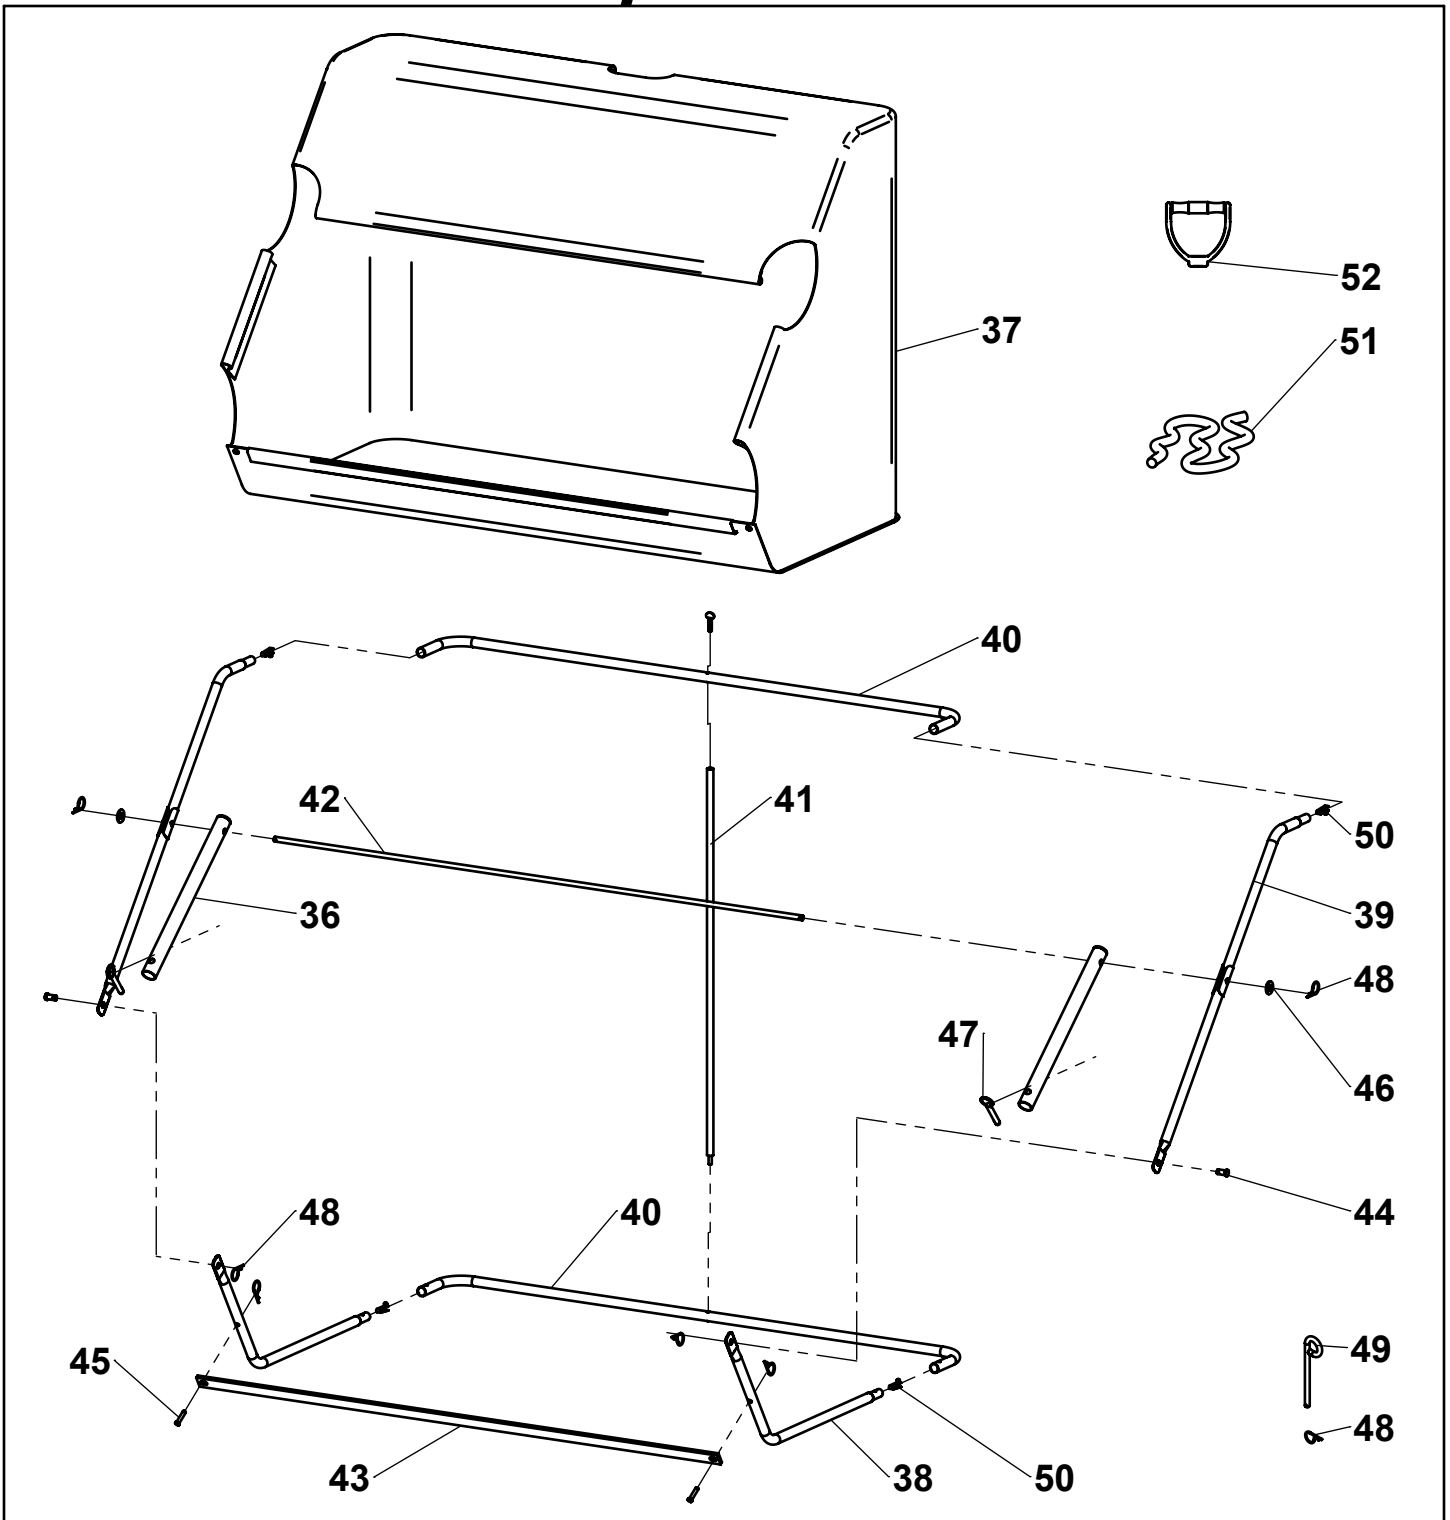

# Repair Parts

ITEM	PART NO.	DESCRIPTION	QTY	ITEM	PART NO.	DESCRIPTION	QTY
1	KIT	SWEPPER HOUSING	1	19	307034-B2	HITCH MOUNT TUBE	2
2	6004261-Y1	HEIGHT ADJUSTMENT	1	20		3/8"-16 x 2" HEX BOLT	4
3	307181-B2	HANDLE ASSEMBLY	1	21		CURVED WASHER, 3/8" USS	10
4	307113-B2	ADJUSTMENT BAR	1	22		NYLOCK NUT, 3/8-16	11
5	307042-B2	CLEVIS PLATE, FLAT	2	23	KIT	3/8"-16 x 2-3/4" HEX BOLT	2
6	307043-B2	CLEVIS PLATE, BENT	2	24	307132	3/8"-16 x 1" HEX BOLT	2
7	307011	WHEEL ASSEMBLY	2	25		3/8"-16 x 3-1/2" HEX BOLT	3
8	6000539	DUST COVER	2	26		HAIR PIN	1
9	307241	CAP, WHEEL	2	27		WASHER, 3/8" USS	4
10	307125-B2	TUBE, 50" BRUSH	1	28	6000733-ZC	1/4" -20 X 1" CARRIAGE BOLT	8
11	307122-ZC	BRACKET, STEEL	4				
12	307121-ZC	CLAMP, STEEL	8	30	300081-ZC	COTTER PIN, 1/8" X 1-1/2"	2
13	307322	BRUSH	2	31		PINION ASSEMBLY, RIGHT	1
14	3000721-ZC	WASHER, 3/4" SAE	2	32	KIT	PINION ASSEMBLY, LEFT	1
15	3000539-ZC	1/4" -20 X 1-1/4" BOLT	20	33	6000828	BEARING ASSEMBLY	2
16	3000716-ZC	WASHER, 1/4" SAE	4	34	6000540	WHEEL BUSHING	4
17	300065-ZC	1/4" -20 LOCK NUT	28	35	6000222-ZC	SNAP BUTTON	2
18	307038-B2	TUBE, HITCH	2				

# Repair Parts

ITEM	PART NO.	DESCRIPTION	QTY	ITEM	PART NO.	DESCRIPTION	QTY
36	307032-B2	CONNECTING TUBE	2	44	KIT 307133	CLEVIS PIN, 3/8" X 1/2"	2
37	6004318	HOPPER BAG	1	45		CLEVIS PIN, 1/4" X 1-1/4"	2
38	KIT 6004134-B2	BOTTOM FRAME TUBE	2	46		3/8" USS FLAT WASHER	2
39		TOP FRAME TUBE	2	47		QUICK-RELEASE PIN	2
40		CENTER FRAME TUBE	2	48		HAIRPIN	7
41		TENSION TUBE ASSEMBLY	1	49	HITCH PIN	1	
42	307053-B2	HOPPER PIVOT ROD	1	50	6000208-ZC	SNAP BUTTON	4
43	307062-B2	HOPPER STOP BAR	1	51	307361	DUMP ROPE	1
				52	6003894	DUMP HANDLE	1