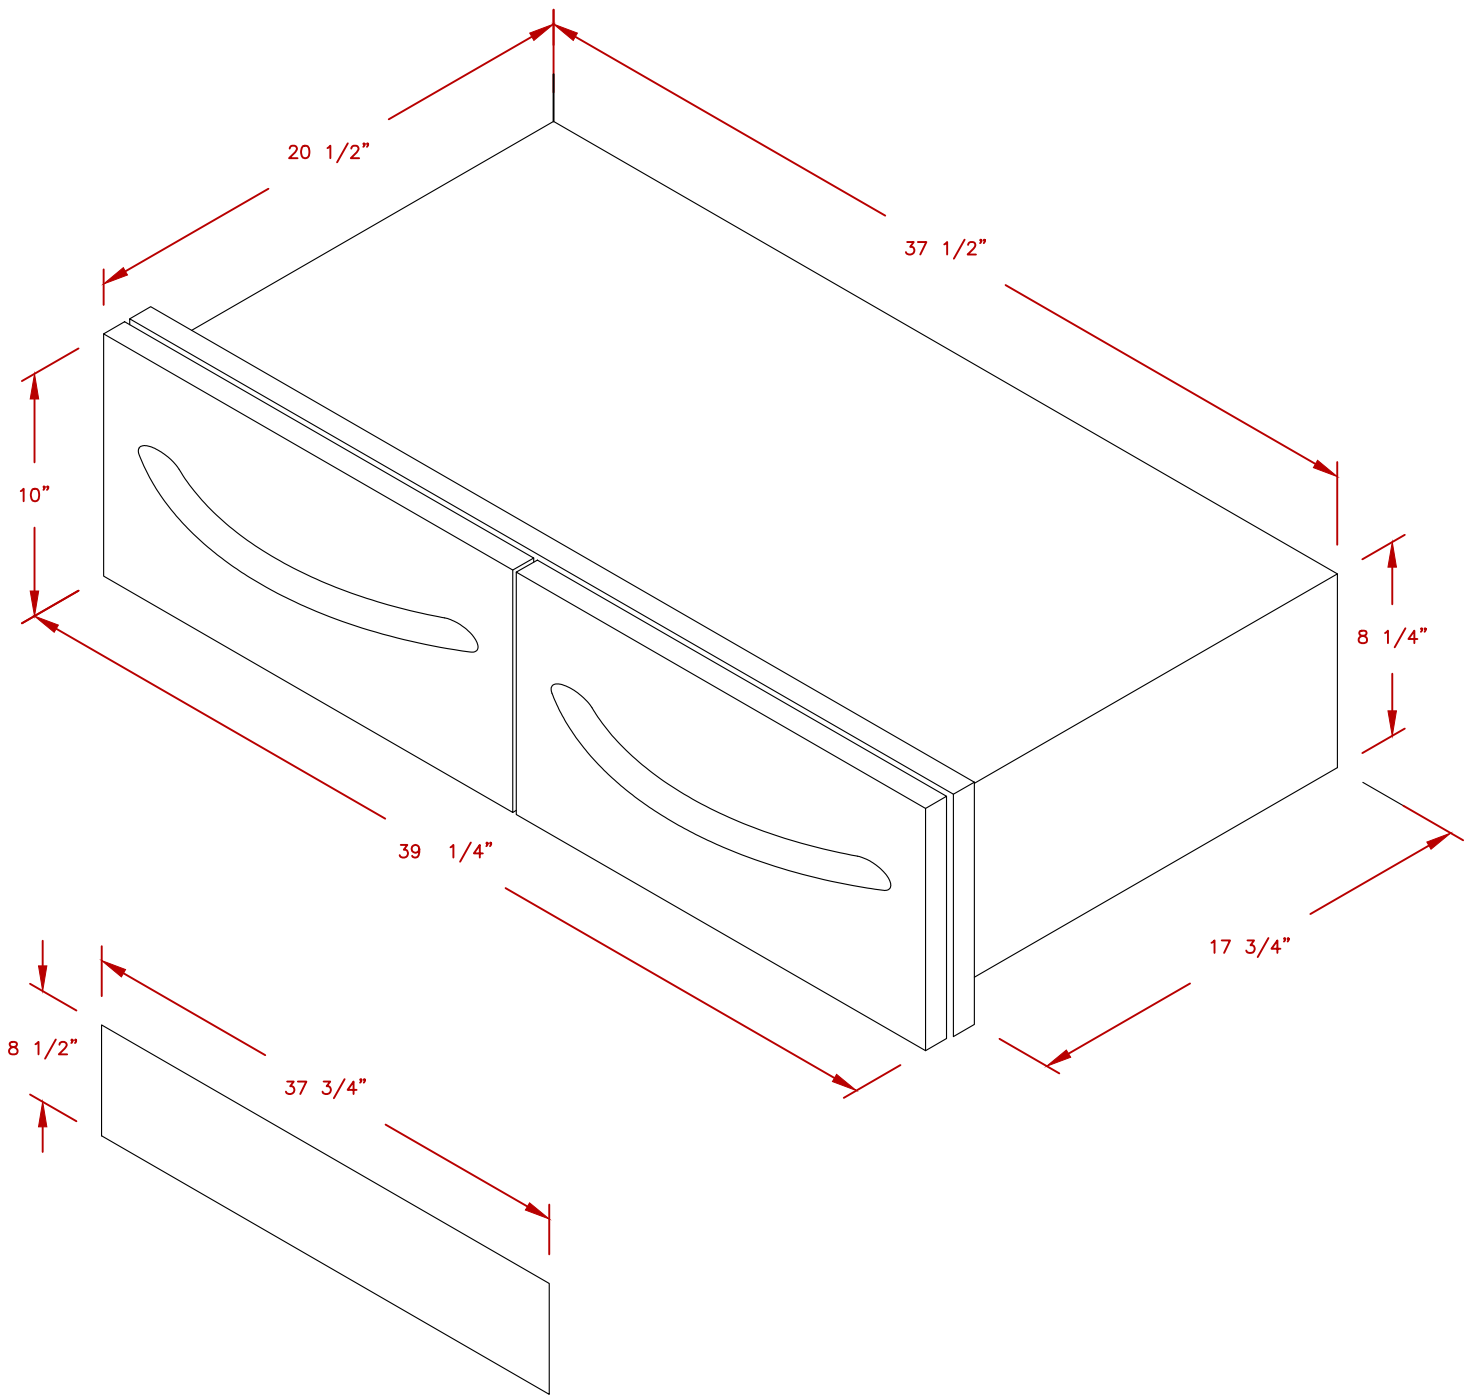

LINE	BBQ LINE
MODEL	2 DRAWER HORIZONTAL
NUM	

CUT OUT DIMENSIONS

NOTE:
DUE TO OUR CONTINUOUS IMPROVEMENT PROGRAM, ALL MODELS
AND SPECIFICATIONS ARE SUBJECT TO CHANGE WITHOUT NOTICE.

	TITLE	
	2021 BARBECUE LINE DOORS & DRAWERS 2 DRAWER HORIZONTAL	
SCALE:	DWG NO.	DWG BY
	BBQ08867P	M ORTEGA
REVISED	REV. DESCR.	DATE
		12/9/2020