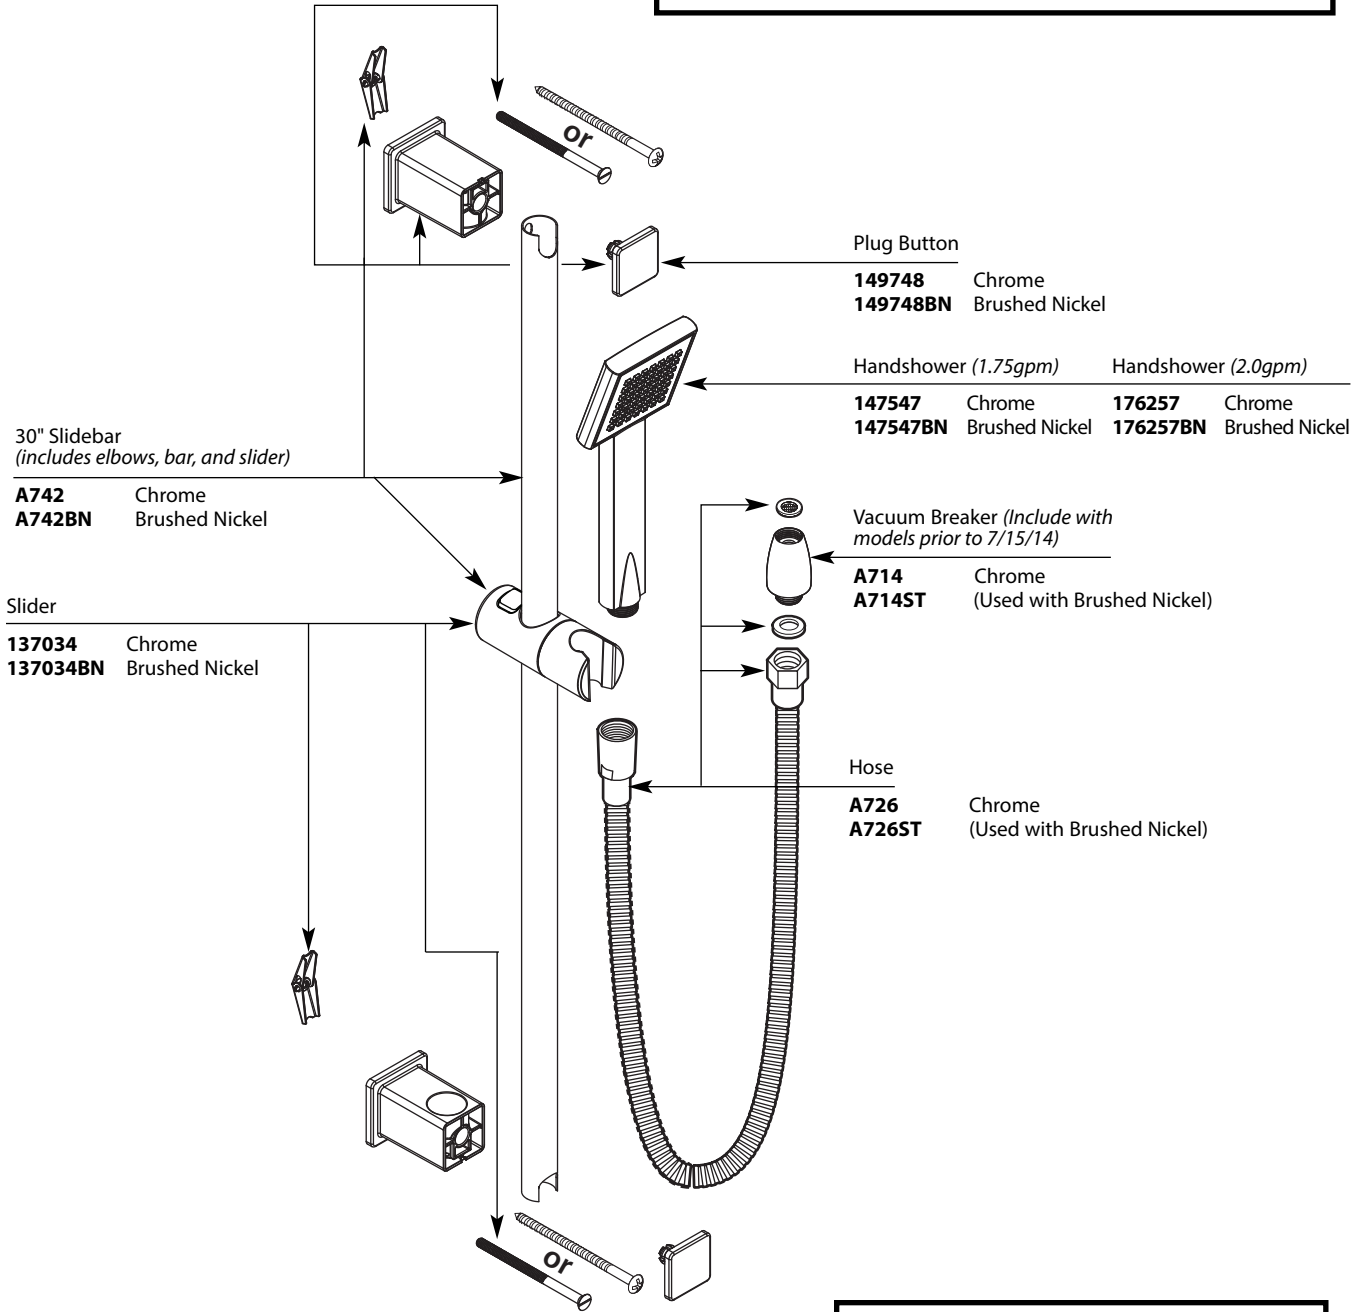

Buy it for looks. Buy it for life.®

Illustrated Parts

■ Order by Part Number

Single Function Handshower		
MODEL	TYPE	FINISH
S3879EP	Wand	Chrome
S3879EPBN	Wand	Brushed Nickel
S3879EP17	Wand	Chrome
S3879EP17BN	Wand	Brushed Nickel

Optional Service Kit	
A750	Secure Mount (mounting hardware)