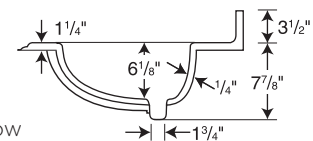

○ Drill Points ● Pre-drilled

Roman Ogee Edge

Model	A	B
EV1B2225	25"	12 1/2"
EV1B2231	31"	15 1/2"
EV1B2237	37"	18 1/2"
EV1B2243	43"	21 1/2"
EV1B2249	49"	24 1/2"
EV1B2255	55"	27 1/2"
EV1B2261	61"	30 1/2"

Capacity:
2 gallons to overflow

SPECIFICATIONS

Model	Part	Nominal Dimensions	Ship Wt. Lb.	Ship FedEx	Carton Dims. In.	Cu. Ft.
EV1B2225	EV02225	22 1/2" D x 25" W	28	FedEx	28 x 26 x 14	5.90
EV1B2231	EV02231	22 1/2" D x 31" W	33	FedEx	34 x 26 x 14	7.16
EV1B2237	EV02237	22 1/2" D x 37" W	41	FedEx	40 x 26 x 14	8.43
EV1B2243	EV02243	22 1/2" D x 43" W	43	FedEx	46 x 26 x 14	9.69
EV1B2249	EV02249	22 1/2" D x 49" W	44	FedEx**	52 x 26 x 14	10.95
EV1B2255	EV02255	22 1/2" D x 55" W	50	-	58 x 26 x 14	12.22
EV1B2261	EV02261	22 1/2" D x 61" W	62	-	65 x 26 x 14	13.69