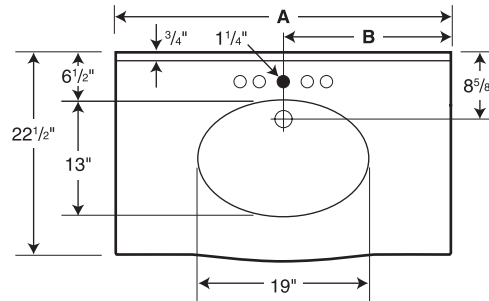

○ Drill Points ● Pre-drilled

Roman Ogee Edge

Model	A	B
EV1B2225	25"	12 1/2"
EV1B2231	31"	15 1/2"
EV1B2237	37"	18 1/2"
EV1B2243	43"	21 1/2"
EV1B2249	49"	24 1/2"
EV1B2255	55"	27 1/2"
EV1B2261	61"	30 1/2"

Capacity:
2 gallons to overflow

SPECIFICATIONS

Model	Part	Nominal Dimensions	Ship Wt. Lb.	Ship FedEx	Carton Dims. In.	Cu. Ft.
EV1B2225	EV02225	22 1/2" D x 25" W	28	FedEx	28 x 26 x 14	5.90
EV1B2231	EV02231	22 1/2" D x 31" W	33	FedEx	34 x 26 x 14	7.16
EV1B2237	EV02237	22 1/2" D x 37" W	41	FedEx	40 x 26 x 14	8.43
EV1B2243	EV02243	22 1/2" D x 43" W	43	FedEx	46 x 26 x 14	9.69
EV1B2249	EV02249	22 1/2" D x 49" W	44	FedEx**	52 x 26 x 14	10.95
EV1B2255	EV02255	22 1/2" D x 55" W	50	-	58 x 26 x 14	12.22
EV1B2261	EV02261	22 1/2" D x 61" W	62	-	65 x 26 x 14	13.69

Includes: One compression-molded vanity top with overflow, integral bowl and backsplash.

Packaging: Each unit is packed in a rectangular carton.

Note: For up-to-date ADA regulations, visit ADA.gov.

** If shipped via FedEx Ground, an oversize freight charge will apply.